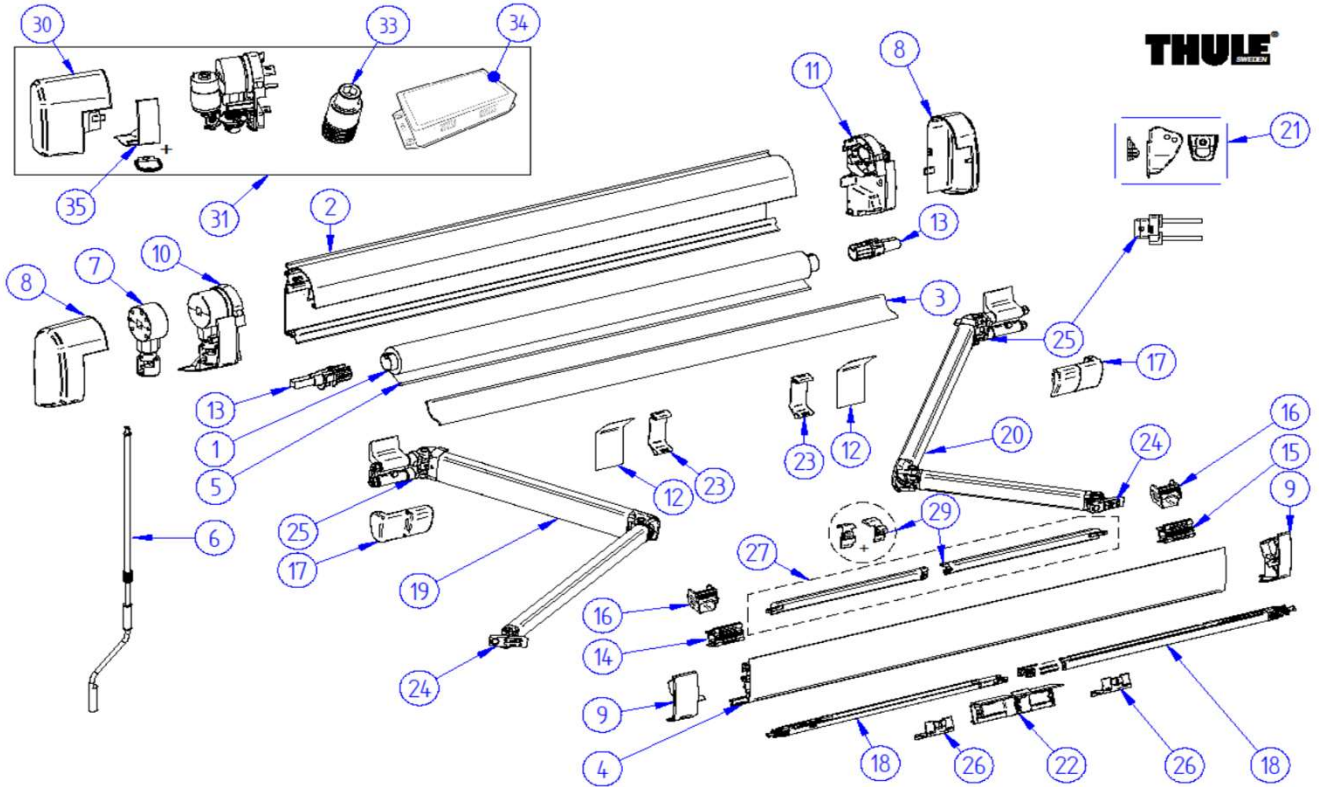

2022 SPARE PARTS LIST
5200

THULE Omnistor 5200

5AT601-03

	ART.NR.	DESCRIPTION	
1	1500602989	ROLLER TUBE D=30X0.8MM / 5200-1.90M	
	1500602990	ROLLER TUBE D=30X0.8MM / 5200-2,30M	
	1500602658	ROLLER TUBE D=30X0.8MM / 5200-2,60M	
	1500602186	ROLLER TUBE D=30X0.8MM / 5200-3.00M	
	1500603562	ROLLER TUBE D=30X0.8MM / 5200-3.15M	
	1500602187	ROLLER TUBE D=30X0.8MM / 5200-3.50M	
	1500603567	ROLLER TUBE D=30X0.8MM / 5200-3.75M	
	1500602188	ROLLER TUBE D=30X0.8MM / 5200-4.00M	
	1500602189	ROLLER TUBE D=30X0.8MM / 5200-4.50M	
	1500602991	ROLLER TUBE D=30X0.8MM / 5200-5.00M	
	2	1500602992	MAIN HOUSING 5200 1.90M
		1500602993	MAIN HOUSING 5200 2.30M
1500602994		MAIN HOUSING 5200 2.60M	
1500602995		MAIN HOUSING 5200 3.00M	
1500602996		MAIN HOUSING 5200 3.50M	
1500602997		MAIN HOUSING 5200 4.00M	
1500602998		MAIN HOUSING 5200 4.50M	
1500602999		MAIN HOUSING 5200 5.00M	
1500603000		MAIN HOUSING 5200 ANO 1.90M	
1500603001		MAIN HOUSING 5200 ANO 2.30M	
1500603002		MAIN HOUSING 5200 ANO 2.60M	
1500603003		MAIN HOUSING 5200 ANO 3.00M	
1500603004		MAIN HOUSING 5200 ANO 3.50M	
1500603005		MAIN HOUSING 5200 ANO 4.00M	
1500603006		MAIN HOUSING 5200 ANO 4.50M	
1500603007		MAIN HOUSING 5200 ANO 5.00M	
1500603008		MAIN HOUSING 5200 ANTHR. 2.60M	
1500603009		MAIN HOUSING 5200 ANTHR. 3.00M	
1500603563		MAIN HOUSING 5200 ANTHR 3.15M	
1500603010		MAIN HOUSING 5200 ANTHR. 3.50M