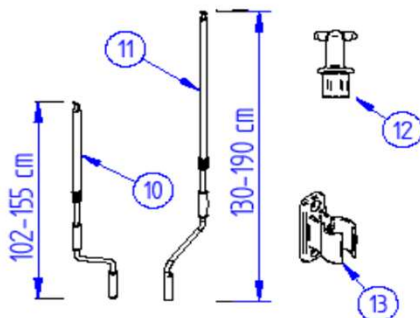

Handcrank

Coupling Funnel

THULE Omnistor General pieces 2

STA 601-00

	ART.NR.	DESCRIPTION
6	1500601789	CENTRAL CLAMP SUPPORT LEG
7	1500601150	ADJ.BALANCER ASSY SUPPORT LEG (2 PCS)
9	1500601278	FEMALE HINGE SUPPORT LEG ASSY
10	1500602210	HAND CRANK ASSY SHORT
11	1500600115	HAND CRANK ASSY LONG
12	1500601279	UPPER CRANK PIN
13	1500601222	HAND CRANK CLIPS (2PCS)
14	1500601211	COUPLING FUNNEL
15	1500602406	THULE AWNING LOGO STICKER