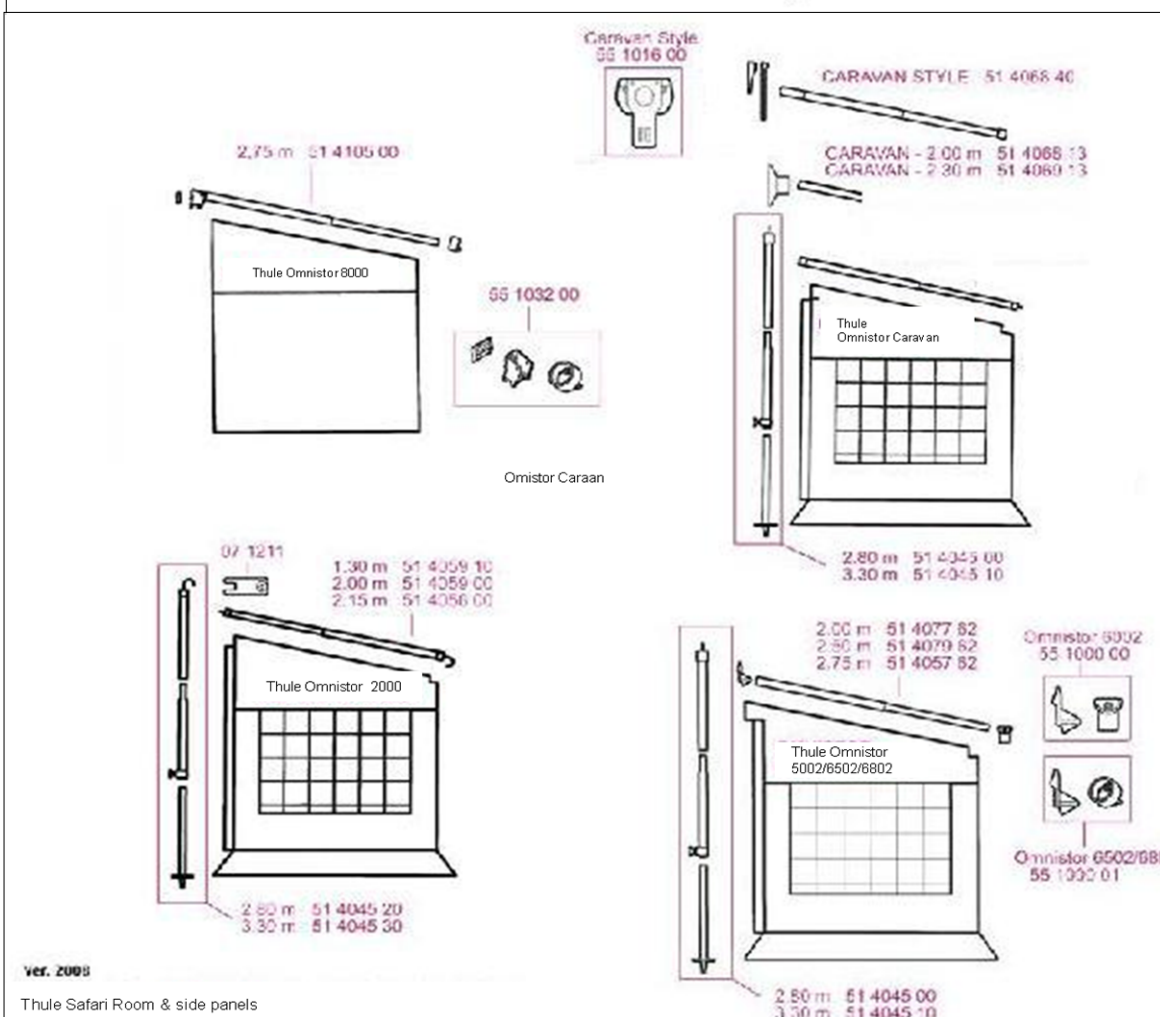

2022 SPARE PARTS LIST
SAFARI ROOM & RBS