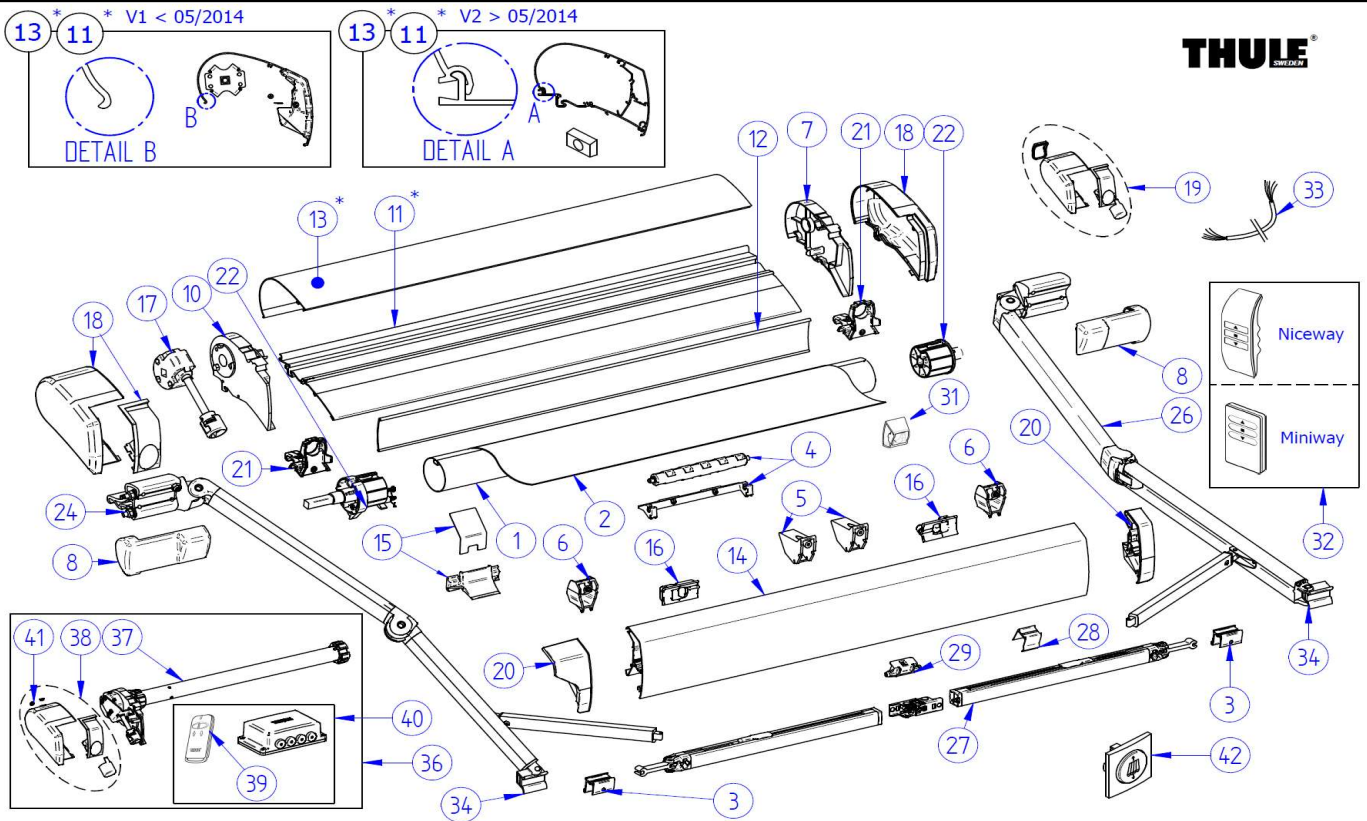

2022 SPARE PARTS LIST

9200

THULE
SWEDEN

9AC600

THULE Omnistor 9200

9AC 600-00

	ART.NR.	DESCRIPTION
1	1500602617	ROLLER TUBE D=63 / 9200-4.00M
	1500602618	ROLLER TUBE D=63 / 9200-4.50M
	1500602417	ROLLER TUBE D=63 / 9200-5,00M
	1500602418	ROLLER TUBE D=63 / 9200-5,50M
	1500602419	ROLLER TUBE D=63 / 9200-6,00M
2	1500602422	FABRIC 4.00M 9200 22
	1500602423	FABRIC 4.00M 9200 31
	1500602424	FABRIC 4.00M 9200 32
	1500602427	FABRIC 4.50M 9200 22
	1500602428	FABRIC 4.50M 9200 31
	1500602429	FABRIC 4.50M 9200 32
	1500602432	FABRIC 5,00M 9200 22
	1500602433	FABRIC 5,00M 9200 31
	1500602434	FABRIC 5,00M 9200 32
	1500602437	FABRIC 5,50M 9200 22
	1500602438	FABRIC 5,50M 9200 31
	1500602439	FABRIC 5,50M 9200 32
	1500602442	FABRIC 6,00M 9200 22
	1500602443	FABRIC 6,00M 9200 31
	1500602444	FABRIC 6,00M 9200 32
3	1500601602	LH & RH CONNECTION SUPPORT ARM
4	1500602445	CENTER SUPPORT ROLLER TUBE 9200
5	1500602446	GLIDING ANGLE LEAD RAIL 9200
6	1500602447	INSERT LEAD RAIL 9200 2PC
7	1500602448	RH ENDPLATE ASSY 9200
8	1500602449	LH + RH COVER SUPPORT SPRING ARM 9200
10	1500602450	LH ENDPLATE ASSY 9200
11	1500602812	BACK HOUSING 9200 4,00M V2
	1500602813	BACK HOUSING 9200 4,50M V2
	1500602814	BACK HOUSING 9200 5,00M V2