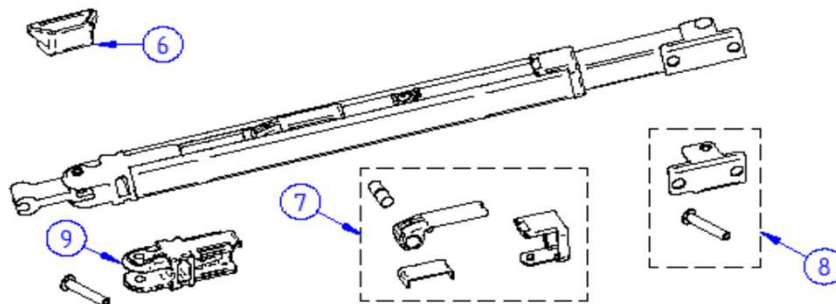

Support leg < 2009