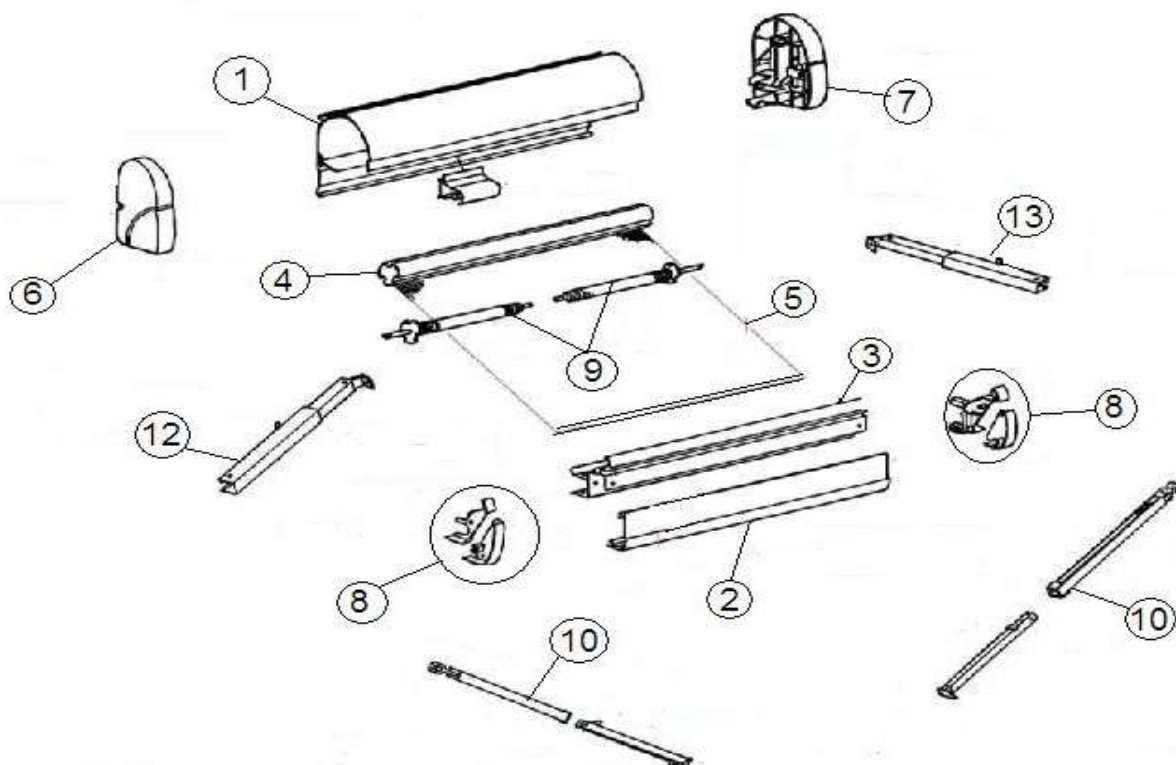

ART.NR.	DESCRIPTION
1	1500600742	MAIN HOUSING 2000 1.90M
	1500600743	MAIN HOUSING 2000 2.60M
	1500600744	MAIN HOUSING 2000 3.00M
2	1500600745	COVER LEAD RAIL 2000 1.90M
	1500600746	COVER LEAD RAIL 2000 2.60M
	1500600747	COVER LEAD RAIL 2000 3.00M
3	1500600748	INSIDE LEAD RAIL 2000 1.90M
	1500600749	INSIDE LEAD RAIL 2000 2.60M
	1500600750	INSIDE LEAD RAIL 2000 3.00M
4	1500600751	ROLLER TUBE 2000 1.90M
	1500600752	ROLLER TUBE 2000 2.60M
	1500600753	ROLLER TUBE 2000 3.00M
5	1500600758	FABRIC 1.90M 2000 22 RAL 9002
	1500600759	FABRIC 1.90M 2000 31
	1500600762	FABRIC 2,60M 2000 22 RAL 9002
	1500600763	FABRIC 2.60M 2000 31
	1500600767	FABRIC 3.00M 2000 22 RAL 9002
	1500600768	FABRIC 3.00M 2000 31
6	1500601196	LH COVER ASSY OMNISTOR 2000
7	1500601197	RH COVER ASSY OMNISTOR 2000
8	1500601198	LH+RH END PLATE LEAD RAIL 2000
9	1500601199	LH + RH TORSION ASSY 2000
10	1500601588	SUPPORT ARM V2 1.90M
	1500601960	SUPPORT ARM V2 2.60M XL
	1500601611	SUPPORT ARM V2 3.00M
12	1500601323	LH RAFTER ARM ASSY 1.90M 2000
	1500601324	LH RAFTER ARM ASSY 2.60M 2000
	1500601325	LH RAFTER ARM ASSY 3.00M 2000
13	1500601326	RH RAFTER ARM ASSY 2000 1.90M