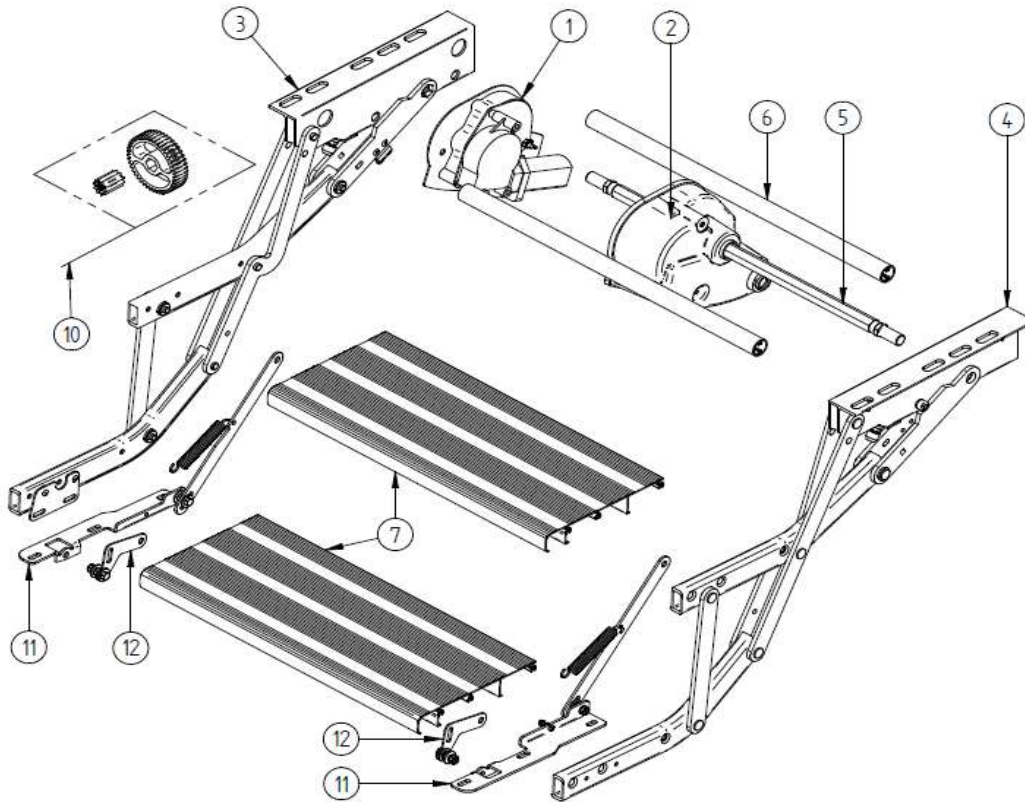

2022 SPARE PARTS LIST
DOUBLE STEP with SKIRT 2015

THULE
SWEDEN

SMB 601

THULE

THULE Double step 12V500 Arto & 12V650 Flair

SMB601-03

	ART.NR.	DESCRIPTION
1	1500602886	12V MOTOR ASSY DOUBLE STEP SKIRT 2015
2	1500602887	MOTOR CAP DOUBLE STEP SKIRT 2015
3	1500602888	LH SCISSOR ASSY DOUBLE STEP SKIRT 2015
4	1500602889	RH SCISSOR ASSY DOUBLE STEP SKIRT 2015
5	1500602890	DRIVING ROD D12V500 SKIRT 2015
	1500602891	DRIVING ROD D12V650 SKIRT 2015
6	1500602892	FRAME CON. TUBE D12V500 SKIRT 2015 - 2PC
	1500602893	FRAME CON. TUBE D12V650 SKIRT 2015 - 2PC
7	1500602894	FOOT BOARD DOUBLE STEP12V500 SKIRT 2015 - 2PC
	1500602895	FOOT BOARD DOUBLE STEP12V650 SKIRT 2015 - 2PC
10	1500602718	REPAIR KIT PINION DOUBLE STEP SKIRT
11	1500603102	REPAIR FIXATION KIT SKIRT CLOSING
12	1500603117	SKIRT FIXATION - 2PC