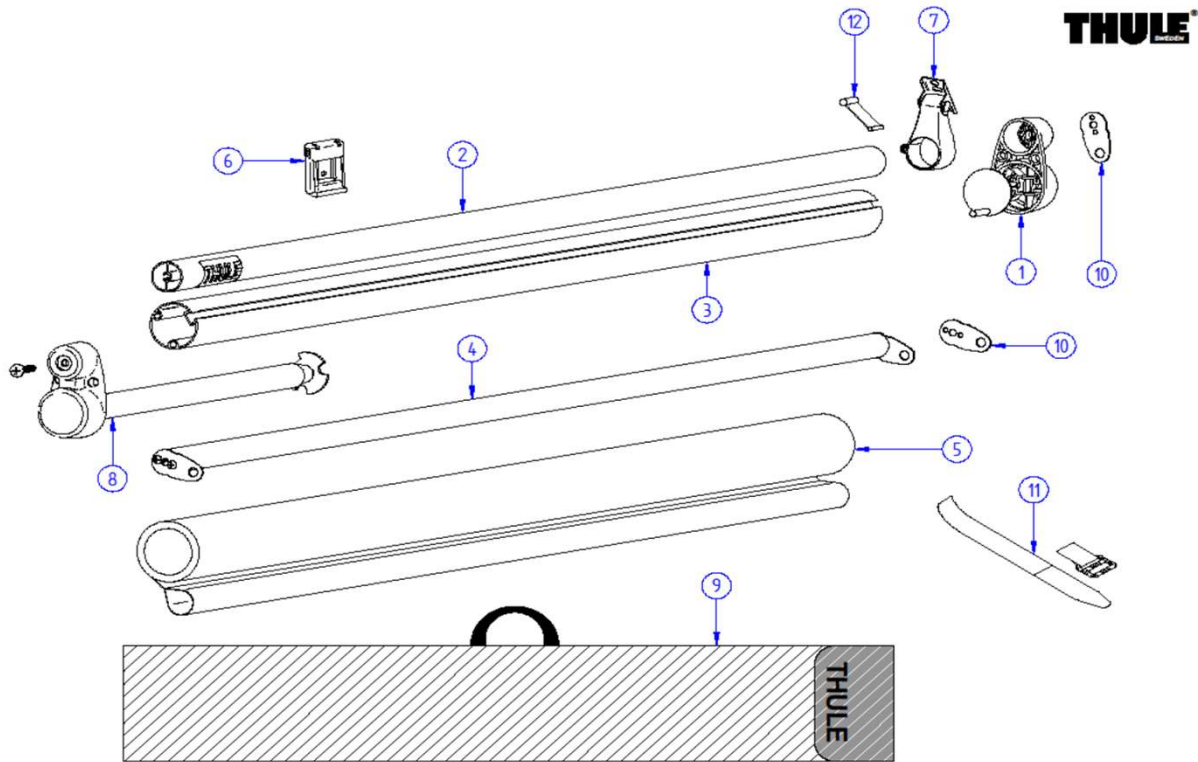

THULE Windscreen

WS607-02

	ART.NR.	DESCRIPTION
1	1500602407	ROLLER TUBE END CAP ASSY
2	1500602408	FIXATION TUBE WINDSCREEN
3	1500602409	ROLLER TUBE WINDSCREEN
4	1500602410	HANDLE ASSY WINDSCREEN
5	1500602411	FABRIC WINDSCREEN
6	1500601212	PLASTIC BOTT.MOUNT.BRACKET 2PC
	1500602390	BOTTOM MOUNTING BRACKET BLACK 2PC
7	1500602412	FIXATION HOLDER ASSY WINDSCREEN
8	1500602413	ROLLER TUBE END CAP AND SPRING ASSY
9	1500602414	WINDSCREEN BAG
10	1500602415	TENT PEG PLATE WINDSCREEN
11	1500602416	VELCRO ASSY FIXATION WINDSCREEN
12	1500602809	CARAVANRAIL CONNECTION - 2PC