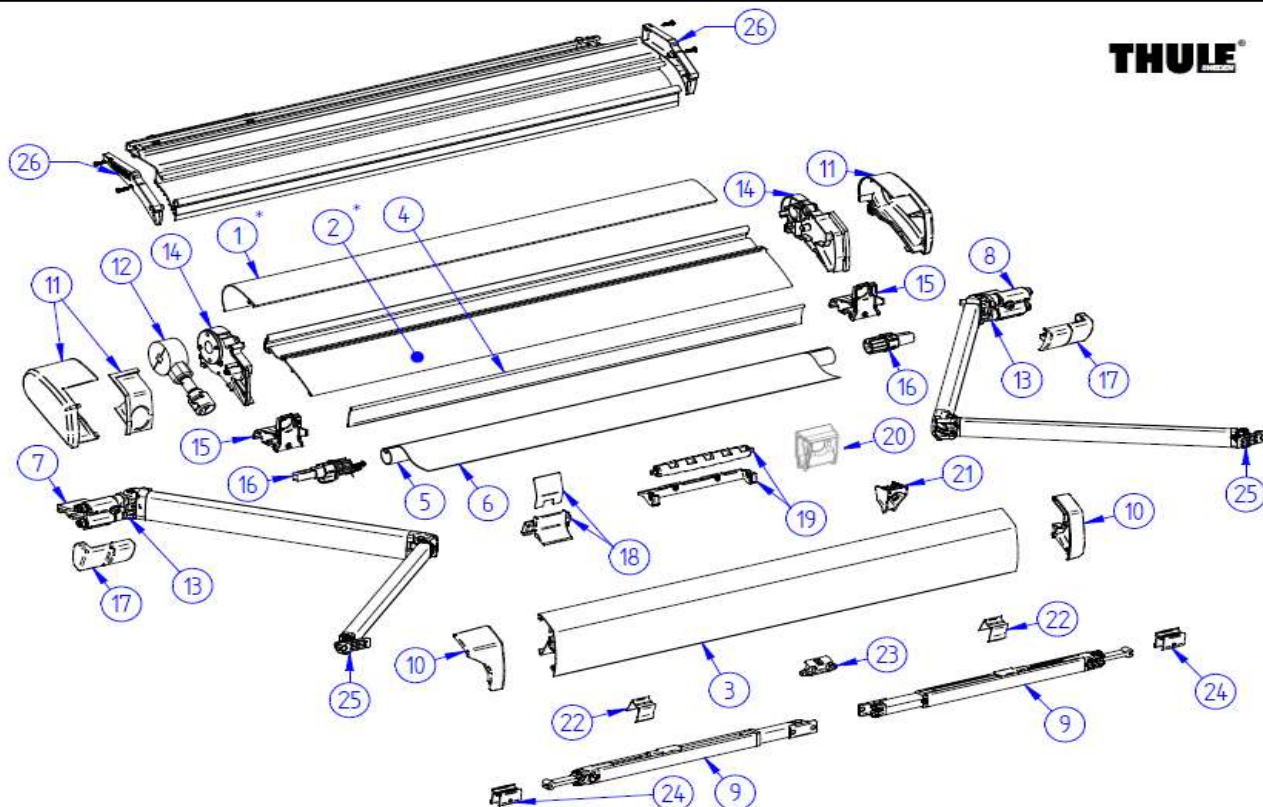

2022 SPARE PARTS LIST
6200 ERIBA TOURING

THULE
SWEDEN

6VA602-03

THULE
SWEDEN

THULE Omnistor 6200 - Eriba Touring

6VA606-00

	ART.NR.	DESCRIPTION
1	1500603158	COVER HOUSING 6200 2,80M WHITE V2
	1500602834	COVER HOUSING 6200 3,25M WHITE V2
2	1500603159	BACK HOUSING 6200 2,80M V2
	1500602853	BACK HOUSING 6200 3,25M V2
3	1500603160	LEAD RAIL 6200 2,80M WHITE
	1500602531	LEAD RAIL 6200 3,25M WHITE
4	1500603161	SUPPORT ROLLER TUBE 6200 2,80M
	1500602549	SUPPORT ROLLER TUBE 6200 3,25M
5	1500603162	ROLLER TUBE D=30 / 6200 2,80M
	1500602556	ROLLER TUBE D=30 / 6200 3,25M
6	1500603163	FABRIC 2,80M 6200 31
	1500602574	FABRIC 3,25M 6200 31
7	1500602596	L.H. SPRING ARM 6200 2,60/2,80M
	1500602597	L.H. SPRING ARM 6200 3,0/4,5M
8	1500602598	R.H. SPRING ARM 6200 2,60M/2,80M
	1500602599	R.H. SPRING ARM 6200 3,0/4,5M
9	1500601960	SUPPORT ARM V2 2.60M XL
	1500601611	SUPPORT ARM V2 3.00-3,25M
10	1500602600	LH+RH ENDCAP LEADRAIL 6200 WHITE
11	1500602603	LH+RH ENDCAP MAINHOUSING 6200 WHITE
12	1500602606	GEAR ASSY+COUPL.FUNN 6200
13	1500602811	ROTATION PLATE 4900 / 6200
14	1500602607	LH+RH ENDPLATE ASSY 6200 WHITE
15	1500602610	HOUSING CON.PCE TENSION RAFTER 6200
16	1500602611	LH + RH ENDCAP ROLLER TUBE 6200
17	1500602612	LH + RH COVER SUPPORT SPRING ARM 6200
18	1500602613	SPRING & SUPPORT 6200
19	1500602614	CENTER SUPPORT ROLLER TUBE 6200
20	1500603112	POSIT. BLOCK + TENS. RAFTER HOUSING 6200 1+1PC
21	1500602616	INSERT LEAD RAIL 6200 2PC