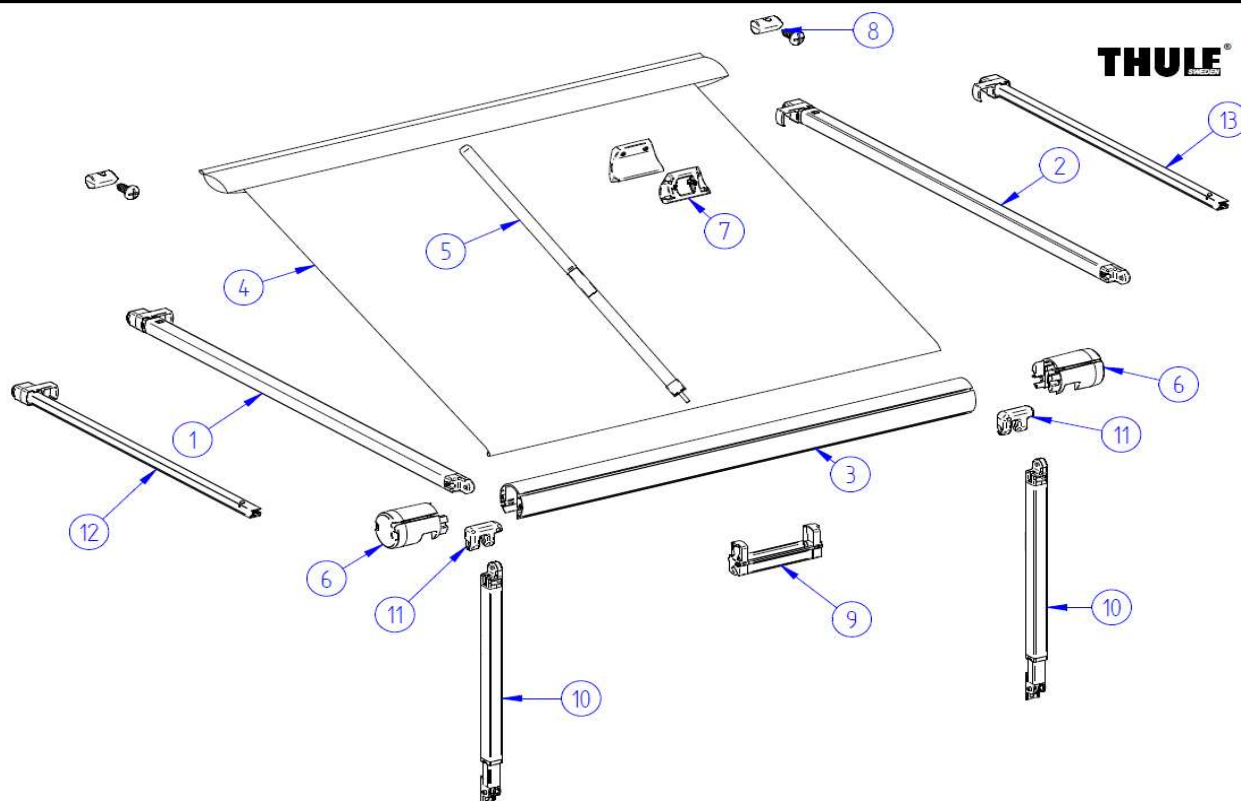

Support leg < 2009

Handcrank

Coupling Funnel

THULE Omnistor General pieces 2

STA 601-00

	ART.NR.	DESCRIPTION
6	1500601789	CENTRAL CLAMP SUPPORT LEG
7	1500601150	ADJ.BALANCER ASSY SUPPORT LEG (2 PCS)
9	1500601278	FEMALE HINGE SUPPORT LEG ASSY
10	1500602210	HAND CRANK ASSY SHORT
11	1500600115	HAND CRANK ASSY LONG
12	1500601279	UPPER CRANK PIN
13	1500601222	HAND CRANK CLIPS (2PCS)
14	1500601211	COUPLING FUNNEL
15	1500602406	THULE AWNING LOGO STICKER