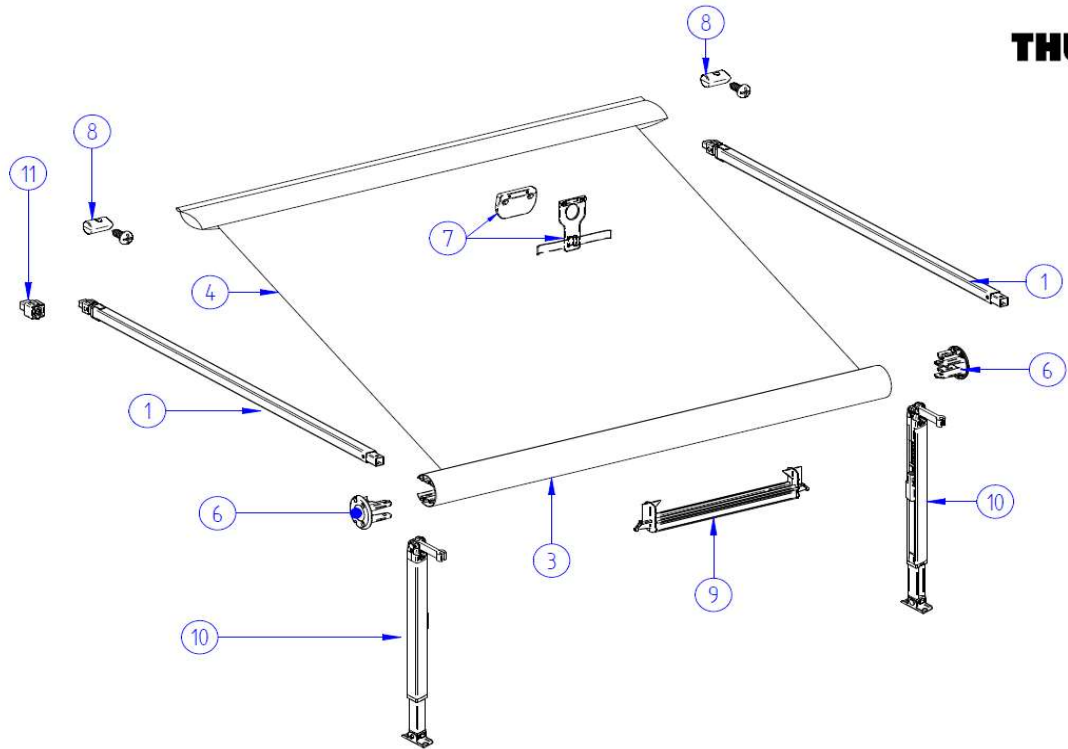

THULE Omnistor Caravan Style

3A 602-01

	ART.NR.	DESCRIPTION
1	1500602184	RAFTER ARM ASSY 2,30/2.60 M
	1500602185	RAFTER ARM ASSY 3.00/4,50 M
3	1500601808	ROLLER TUBE CAR STYLE - 2,30M
	1500601737	ROLLER TUBE CAR STYLE 2.60M
	1500600046	ROLLER TUBE CAR STYLE 3.00M
	1500601809	ROLLER TUBE CAR STYLE - 3,50M
	1500601810	ROLLER TUBE CAR STYLE - 4,00M
	1500601470	ROLLER TUBE CAR STYLE 4.50M
6	1500601173	L+R ENDCAP ROLL.TUBE CAR STYLE
7	1500601174	TENSION ARM GUARD CAR STYLE 2PCS
8	1500601177	CARAVAN RAIL BLOCKER SET
9	1500601193	COUNT.PCE R.TUBE CAR STYLE 2,30M / 3,00M
	1500601811	COUNT PCE R.TUBE CAR STYLE 2,60M
	1500601194	COUNT.PCE R.TUBE CAR STYLE 3.50M
	1500601195	COUNT.PCE R.TUBE CAR STYLE 4.00M
	1500601812	COUNT.PCE R.TUBE CAR STYLE 4,50M
10	1500602182	SUPPORT ARM 2,30/2,60 M
	1500602183	SUPPORT ARM 3,00/4,50M
11	1500602810	TOP CAP RAFTER CAR.STYLE - 2PC