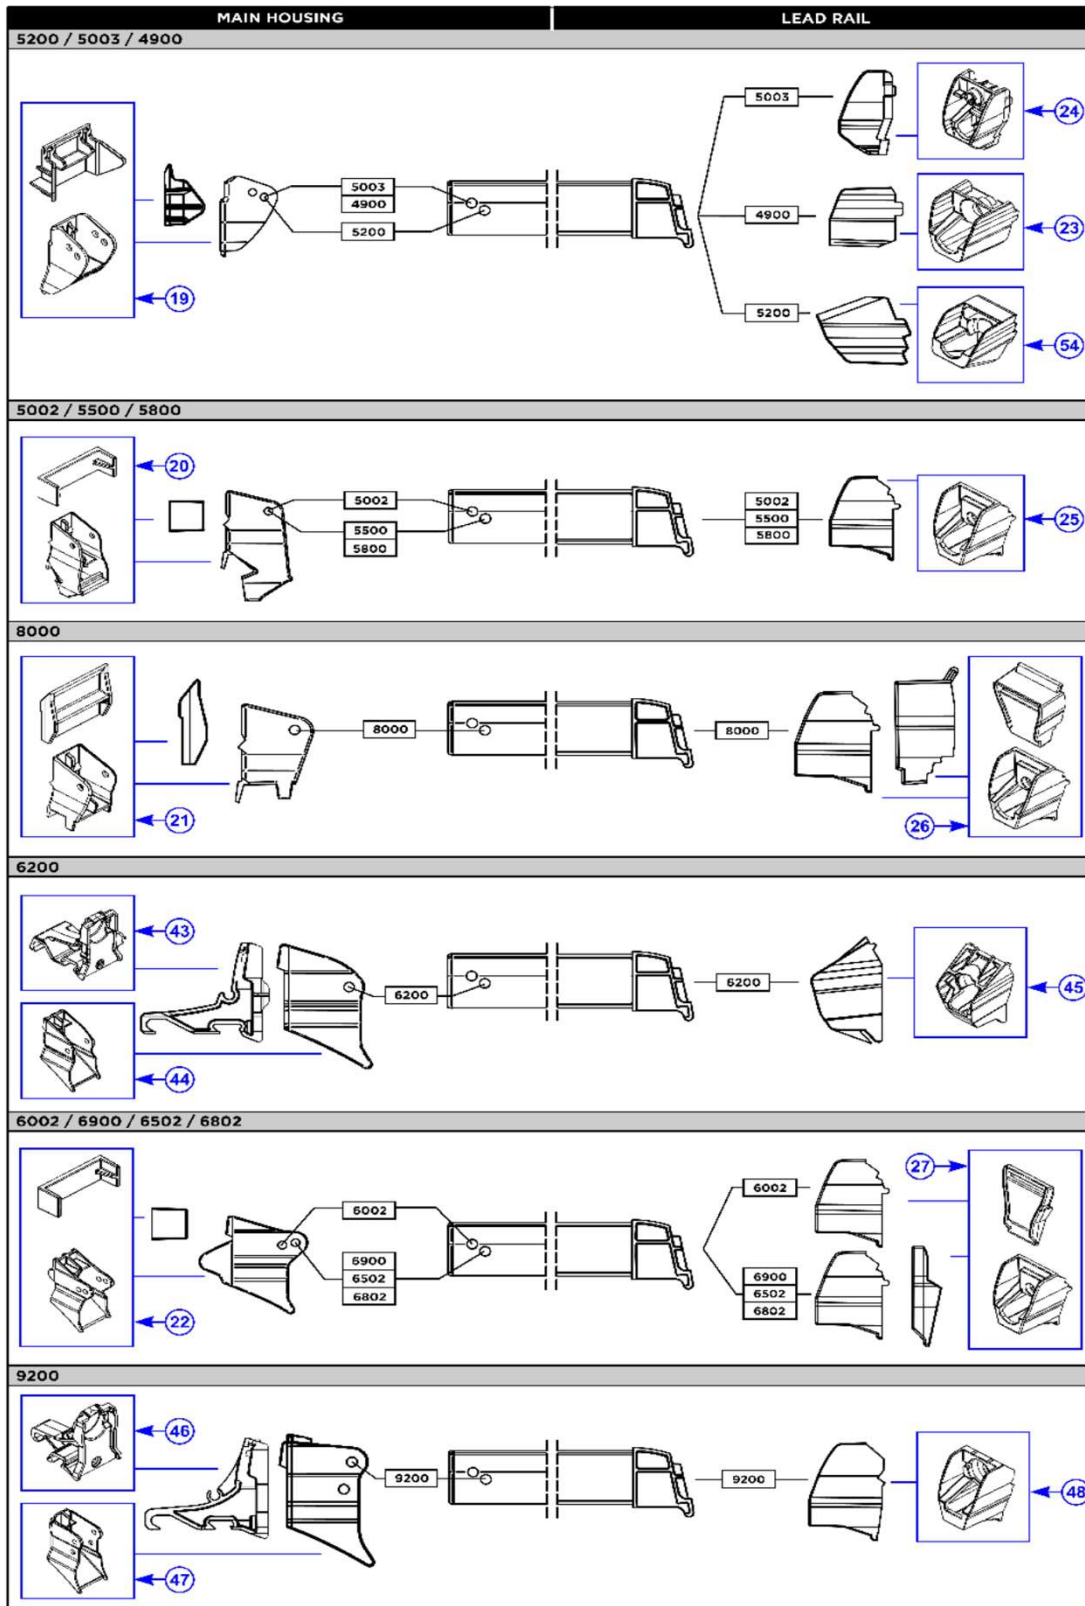

2022 SPARE PARTS LIST

THULE
SWEDEN

RESIDENCE & PANORAMA & VEDUTA

SRS600 / SRS601 / SRS602

	ART.NR.	DESCRIPTION
1	1500601178	BUCKLE 16MM WHITE - 5 PCS
2	1500600119	WINDOW TUBE ASSY
3	1500601169	TENT PEG HALF ROUND - 10PCS
4	1500601171	GROUNDSHEET PEG - 10PCS
5	1500601167	MULTI POSITION RUBBER 20CM - 5PCS
6	1500602154	ELASTIC BAND 8CM - 5PCS
7	1500601182	NUT KNOB M6 GREY SAFARI RESIDENCE - 3PCS
8	1500601181	COVER CLAMP PROFILE 2L+2R
9	1500602155	END PIECE TENSION RAFTER CLAMP
10	1500601161	CURTAIN HOLDER - 12PCS
11	1500602029	CONNECTING PROFILE GREY - 1,00M (RESI G1/G2 & PANORAMA)
	1500603145	CONNECTING PROFILE BLACK - 1,00M (RESIDENCE G3)
12	1500600139	CLOSING PROFILE MAST L= 1140 MM
13	1500600138	SUPPORT PROFILE SAFARI RESIDENCE
14	1500602775	FOOT PIECE MAST SAFARI RESIDENCE 13 2PCS
15	1500601400	FIXATION SYSTEM MAST RESIDENCE
16	1500601189	END PIECE MAST SAFARI RESIDENCE 8000
17	1500601179	END PIECE MAST SAFARI RESIDENCE
18	1500601187	MAST HOLDER SAFARI RESIDENCE S6+8000
19	1500601682	POSIT. PIECE + TR HOLDER 5003
20	1500601180	POSITIONING BLOCK + TENSION RAFTER HOUSING S5
21	1500601188	POSITIONING BLOCK + TENSION RAFTER HOUSING 8000
22	1500601184	POSITIONING BLOCK + TENSION RAFTER HOUSING S6
23	1500602156	INSERT LR 4900
24	1500601683	INSERT LR 5003 + END PIECE TR CLAMP
25	1500601183	END PIECE TENSION RAFTER CLAMP + INSERT SR S5
26	1500601186	END PIECE TENSION RAFTER CLAMP + INSERT SR 8000
27	1500601185	END PIECE TENSION RAFTER CLAMP + INSERT SR S6
30	1500602157	CLAMPING PROFILE 5 SERIES - 2M50 - LEFT
31	1500602158	CLAMPING PROFILE 5 SERIES - 2M50 - RIGHT
32	1500602159	CLAMPING PROFILE 6 SERIES - 2M50 - LEFT
33	1500602160	CLAMPING PROFILE 6 SERIES - 2M50 - RIGHT
34	1500602161	CLAMPING PROFILE 6 SERIES - 2M75 - LEFT
35	1500602162	CLAMPING PROFILE 6 SERIES - 2M75 - RIGHT
36	1500602163	CLAMPING PROFILE 8000 - 2M75 - LEFT
37	1500602164	CLAMPING PROFILE 8000 - 2M75 - RIGHT
38	1500602165	MAST PROFILE - LEFT
39	1500602166	MAST PROFILE - RIGHT
40	1500602762	CLAMPING PROFILE 9200 - 3M00 - LEFT
41	1500602763	CLAMPING PROFILE 9200 - 3M00 - RIGHT
42	1500602673	LH+RH CLAMPING PROFILE UPGRADE
43	1500602610	HOUSING CON.PCE TENSION RAFTER 6200
44	1500602776	TENSION RAFTER HOUSING 6200
45	1500602616	INSERT LEAD RAIL 6200 2PC
46	1500602498	HOUSING CON.PCE TENSION RAFTER 9200
47	1500602777	TENSION RAFTER HOUSING 9200
48	1500602447	INSERT LEAD RAIL 9200 2PC
49	1500602778	LH & RH MAST PROFILE EXTENTION XXL
50	1500602794	FOOT DISK PANORAMA DUCATO H2 (X2)
51	1500602795	FLEX BASE SNAD STUD 25MM TRANS (X10)
52	1500602796	SUPPORT PROFILE PANORAMA DUCATO H2
53	1500602797	EYE BOLT (X2)
54	1500603076	INSERT LEAD RAIL 5200 2PC
55	1500603146	CURTAIN STOP 6PCS
56	1500602967	SIDE RELEASE BUCKLE + STRAP 40CM - 3 PCS
57	1500603355	TRANSFORMATION KIT RESIDENCE RAFTER 6300