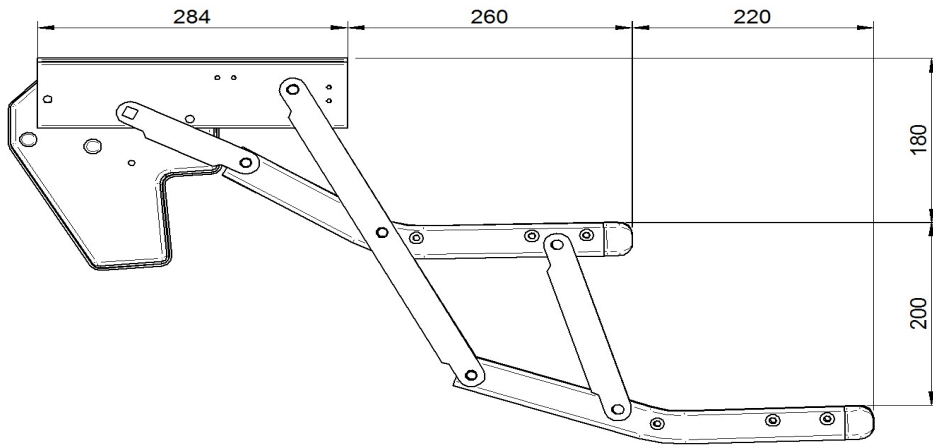

2022 SPARE PARTS LIST

DOUBLE STEP 12V380 - 12V440 - 12V500 - 12V550

THULE
SWEDEN

V01 – DDS 605

THULE

THULE Double step 12V ALU

DDS605-00

	ART.NR.	DESCRIPTION
1	1500600410	MOTOR CAP DOUBLE STEP (2PCS)
2	1500600416	12V MOTOR ASSY DOUBLE STEP
3	1500601928	FRAME CON. TUBE D12V380 – 2PC
	1500600417	FRAME CON. TUBE D12V440 – 2PC
	1500601432	FRAME CON. TUBE D12V500 – 2PC
	1500602280	FRAME CON. TUBE D12V550 – 2PC
4	1500600418	LH SCISSOR ASSY DOUBLE STEP
	1500603173	LH SCISSOR ASSY DOUBLE STEP 12V550 HYMER
5	1500600419	RH SCISSOR ASSY DOUBLE STEP
	1500603174	RH SCISSOR ASSY DOUBLE STEP 12V550 HYMER
6	308249	FOOT BOARD DOUBLE STEP12V380 – 2PC
	308250	FOOT BOARD DOUBLE STEP12V440 – 2PC
	308252	FOOT BOARD DOUBLE STEP12V500 – 2PC
	1500602281	FOOT BOARD DOUBLE STEP12V550 – 2PC
7	1500601154	REPAIR KIT RIVET DOUBLE STEP
8	1500602282	REPAIR KIT PINION DOUBLE STEP