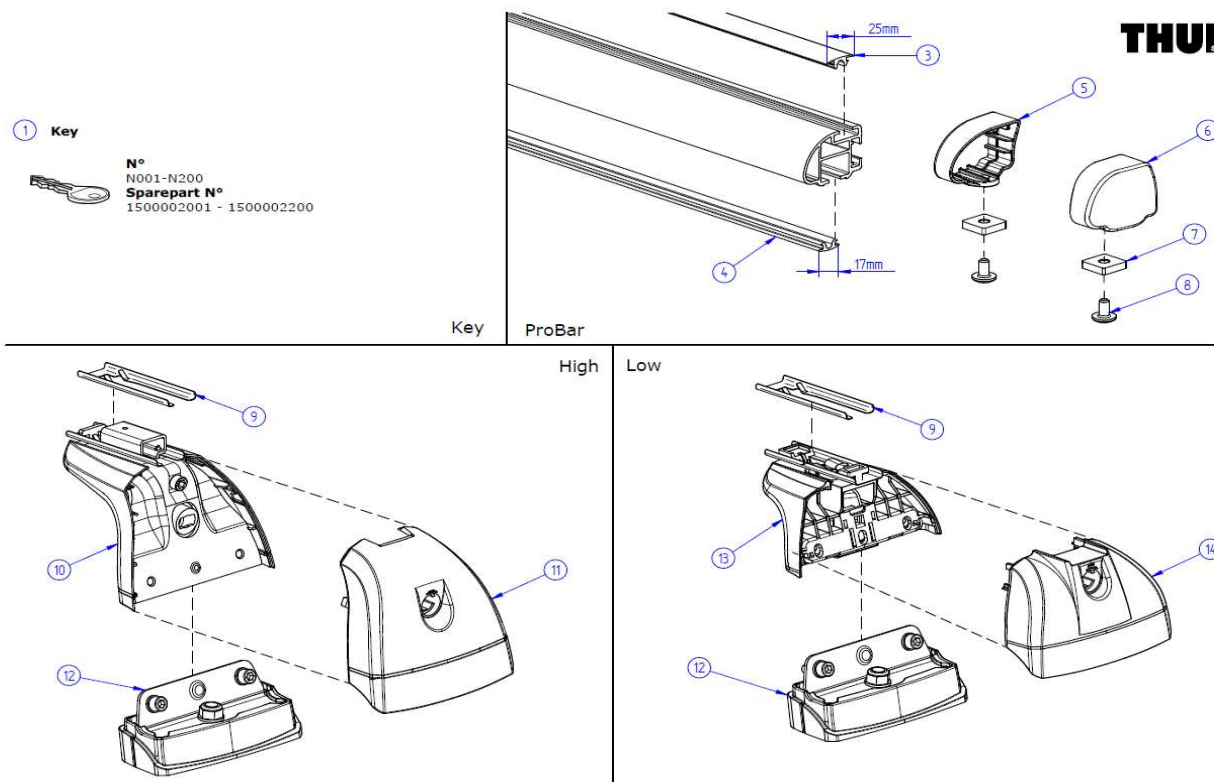

THULE ProBar Flex

ADR609-00

	ART.NR.	DESCRIPTION
1	1500002XXX	KEY N° XXX
3	1500050834	RUBBER PROFILE PROBAR 25mm - 2190mm (1 PCS)
4	1500050836	RUBBER PROFILE PROBAR 17mm - 2190mm (1 PCS)
5	1500050844	END CAP PROBAR - RIGHT (1 PCS)
6	1500050843	END CAP PROBAR - LEFT (1 PCS)
7	1500050845	SQUARE NUT M6 (1 PCS)
8	1500051152	HEXAGONAL SCREW K6S (1 PCS)
9	1500603179	REINFORCEMENT FORK (4 PCS)
10	1500603180	FOOT FIXPOINT 751 HIGH WITH FORK (1 PCS)
11	1500050004	OUTER COVER FIXPOINT 751 HIGH (1 PCS)
12	1500603181	FOOT PAD WITH FASTNERS LOW/HIGH (1 PCS)
13	1500603182	FOOT FIXPOINT 753 LOW WITH FORK (1 PCS)
14	1500050090	OUTER COVER FIXPOINT 753 LOW (1 PCS)