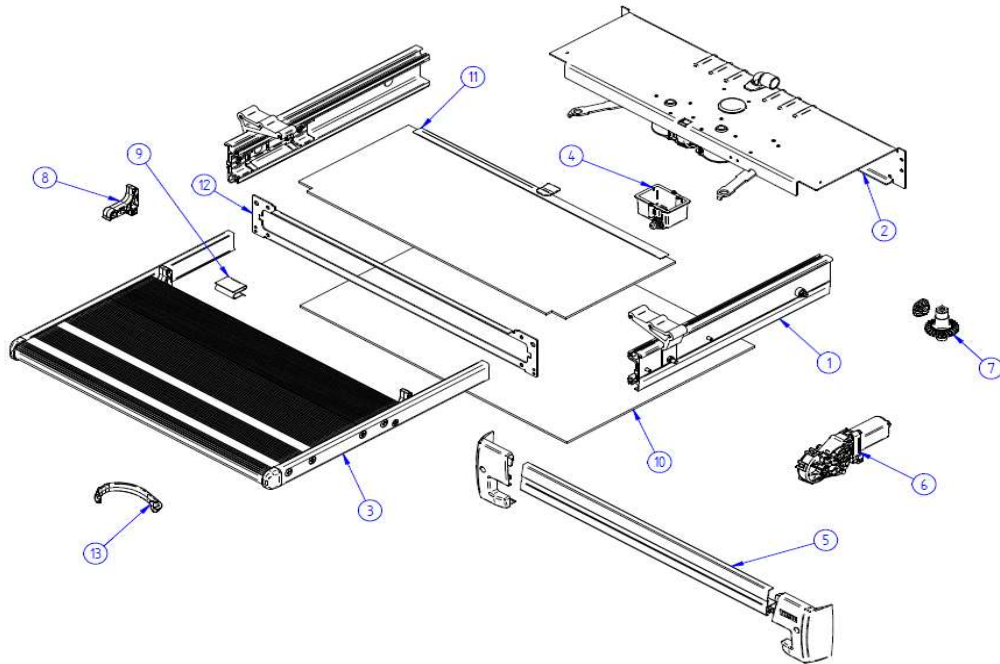

2022 SPARE PARTS LIST
Slide-Out Step V19 12V Crafter

THULE
SWEDEN

SDC 602

THULE
CRAFTED

THULE Slide Out V19 12V CRAFTER

SDC602-01

	ART.NR.	DESCRIPTION
1	1500603234	FRAME SLIDE OUT V19 CRAFTER - 400
	1500603228	FRAME SLIDE-OUT V19 CRAFTER - 550
	1500603235	FRAME SLIDE OUT V19 CRAFTER - 700
2	1500603236	MOTOR COMPLETE SO V19 CRAFTER - 400
	1500603229	MOTOR COMPLETE SO V19 CRAFTER - 550
	1500603237	MOTOR COMPLETE SO V19 CRAFTER - 700
3	1500603126	FOOTBOARD COMPL. SLIDE OUT 400 2016
	1500603127	FOOTBOARD COMPL. SLIDE OUT 550 2016
	1500603128	FOOTBOARD COMPL. SLIDE OUT 700 2016
4	1500603129	ALARMSWITCH SLIDE OUT V16
5	1500603238	FRONT PROTECTION SLIDE-OUT V19 - 400
	1500603230	FRONT PROTECTION SLIDE-OUT V19 - 550
	1500603239	FRONT PROTECTION SLIDE-OUT V19 - 700
6	1500602744	12V MOTOR SLIDE OUT 2012
7	1500602745	REPAIR KIT PINION SLIDE-OUT 2012
8	1500602746	END STOP FOOTBOARD SLIDE OUT 2012
9	1500602752	FIXATION SPRING PROTECTION COVER - 6PCS
10	1500603130	LOWER PROTECTION SLIDE OUT V12 12V 400
	1500603131	LOWER PROTECTION SLIDE OUT V12 12V 550
	1500603132	LOWER PROTECTION SLIDE OUT V12 12V 700
11	1500603240	UPPER PROTECTION SLIDE OUT V12 12V 400 + LIP PROFILE
	1500603231	UPPER PROTECTION SLIDE OUT V12 12V 550 + LIP PROFILE
	1500603241	UPPER PROTECTION SLIDE OUT V12 12V 700 + LIP PROFILE
12	1500603242	FRONT PLATE SLIDE OUT V19 - 400
	1500603232	FRONT PLATE SLIDE OUT V19 - 550
	1500603243	FRONT PLATE SLIDE OUT V19 - 700
13	1500603404	SAFETY HOOK FOOTBOARD SO