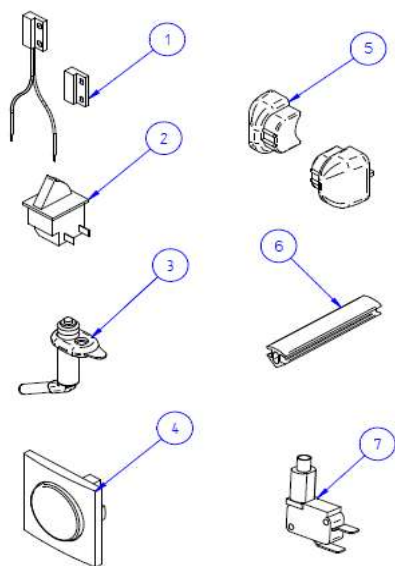

2022 SPARE PARTS LIST

Lift Manual - Lift 12V

THULE
SWEDEN

OBL708

THULE
SWEDEN

THULE Lift since 2010

OBL708-02

	ART.NR.	DESCRIPTION
1	1500602372	LIFT ARM (1x), SINCE 2011
	306469	LIFT EXTENSION ARMS 150CM, SINCE 2011 - 2PCS
2	1500602048	LIFT TIE TUBE
3	1500602106	LIFT SUPPORTING FRAME 481MM, SINCE 2010
	1500602108	LIFT SUPPORTING FRAME 511MM
4	1500602373	LIFT PLATFORM COMPLETE, SINCE 2010
5	1500600505	LIFT 12V MOTOR COVER WHITE - 2PCS
	1500603110	LIFT V16 12V MOTOR COVER RH BLACK - 2PCS
6	1500600504	LIFT 12V MOTOR
7	1500601972	LIFT MANUAL GEAR
8	1500601973	LIFT MANUAL HAND CRANK
9	1500600467	LIFT STRAP - 2PCS
10	1500602000	LIFT RUBBER ELASTIC
11	1500600506	LIFT SIDEPLATE COVER WHITE LH - MANUAL & 12V
	1500603106	LIFT V16 SIDEPLATE COVER BLACK LH - MANUAL & 12V
12	1500601746	LIFT SIDEPLATE COVER WHITE RH - MANUAL
	1500603107	LIFT V16 SIDEPLATE COVER BLACK RH - MANUAL
13	1500600436	ANGLE SUPPORT RAIL LIFT