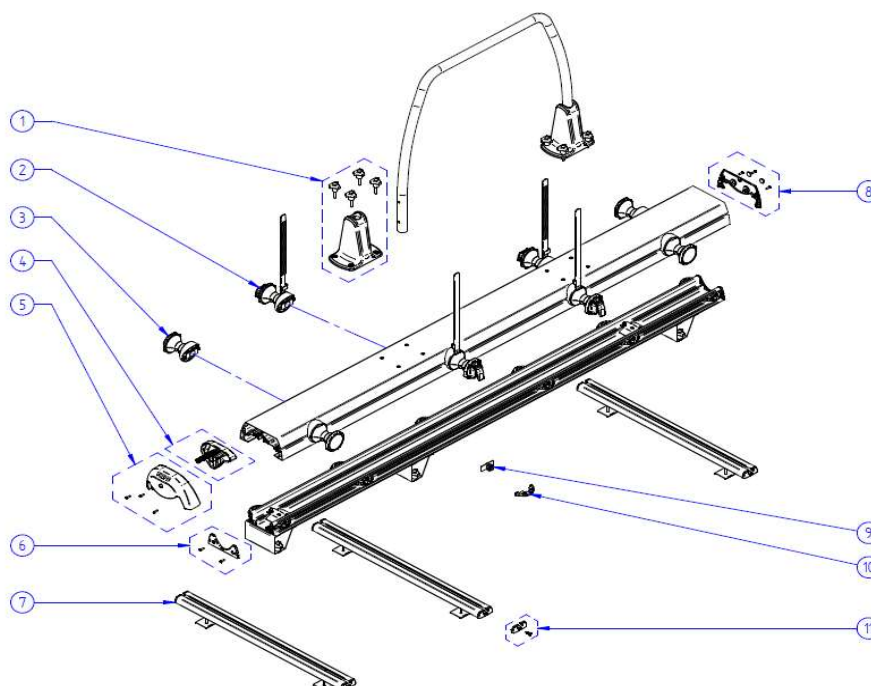

THULE VeloSlide

GR600-01

	ART.NR.	DESCRIPTION
1	1500603203	VELOSLIDE CAP FOR FRAMEHOLDER (1x) + BOLT KNOBS (4x)
2	1500603204	VELOSLIDE WHEELHOLDER WITH STRAP (1x)
3	1500603205	VELOSLIDE WHEELHOLDER WITHOUT STRAP (1x)
4	1500603206	VELOSLIDE HANDLE
5	1500603207	VELOSLIDE CAP RUNNER FRONT
6	1500603208	VELOSLIDE CAP TRACK (1x)
7	302015	VELOSLIDE MOUNTING RAILS - 70cm
7	302016	VELOSLIDE MOUNTING RAILS - 140cm
8	1500603209	VELOSLIDE CAP RUNNER REAR
9	1500603210	WHEEL ASSEMBLY (2x)
10	1500603211	WHEEL GUIDE (2x)
11	1500603405	VELOSLIDE CAP MOUNTING RAIL (6x)