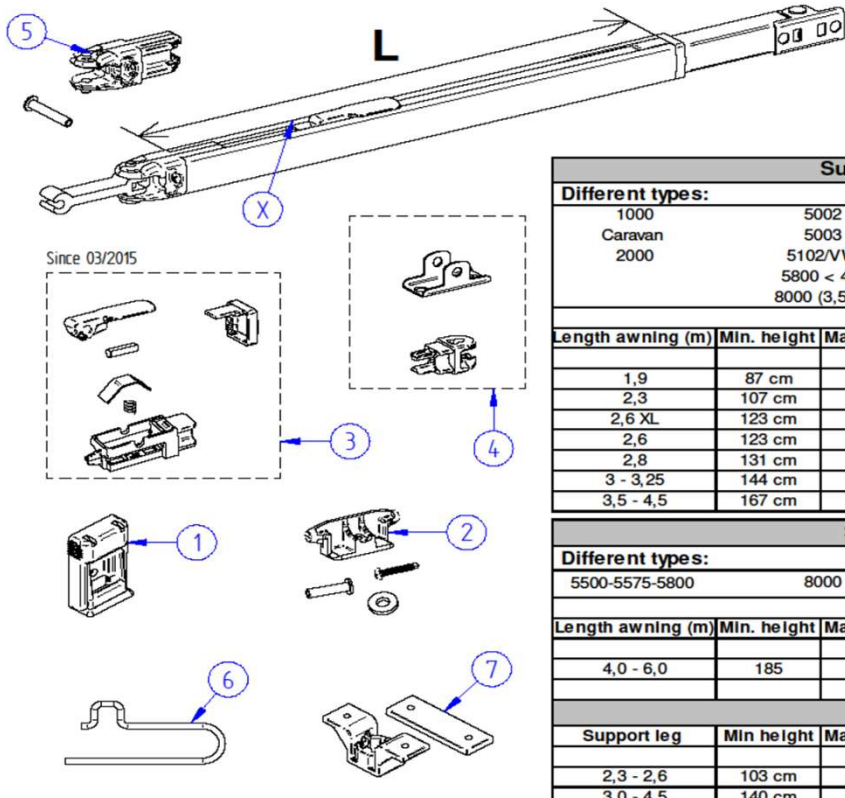

2022 SPARE PARTS LIST
Awning common parts

Support arm light >2009			
Different types:			
1000	5002	6002	OmniV10
Caravan	5003	6002 Car & style	OmniV10 XL
2000	5102/VW	6802 < 4m	OmniSol
	5800 < 4m	6002 Hobby	600K
	8000 (3,5m)	6200	600K-TL

General rule						
Length awning (m)	Min. height	Max. height	L = outer profile	3 parts	2 parts	Movex
1,9	87 cm	177 cm	68 cm	X		1500601588
2,3	107 cm	217 cm	88 cm	X		1500601609
2,6 XL	123 cm	276 cm	103 cm	X		1500601960
2,6	123 cm	208 cm	103 cm		X	1500601610
2,8	131 cm	225 cm	111 cm		X	1500601961
3 - 3,25	144 cm	248 cm	123 cm		X	1500601611
3,5 - 4,5	167 cm	296 cm	147 cm		X	1500601612

Support arm heavy						
Different types:		5500-5575-5800	8000	6502-6802-6900	6002 Jet	9200
General rule						
Length awning (m)	Min. height	Max. height	L = outer profile	2 parts	Movex	
4,0 - 6,0	185	332	165 cm	X	1500601312	

Caravan Style						
Support leg	Min height	Max. height	L = outer profile	3 parts	2 parts	Movex
2,3 - 2,6	103 cm	228 cm	84 cm	X		1500602182
3,0 - 4,5	140 cm	241 cm	119 cm		X	1500602183

THULE Omnistor General pieces 1

STA 600-03

Support legs of the TO 1200, T 3200, T 4200, TO 5200 and TO 6300 awnings are special executions and specified on the individual awning page

	ART.NR.	DESCRIPTION
1	1500601212	PLASTIC BOTT.MOUNT.BRACKET 2PCS
	1500602390	BOTTOM MOUNTING BRACKET BLACK 2PC
2	1500601789	CENTRAL CLAMP SUPPORT LEG V2
3	1500601605	ADJ.BALANCER ASSY SUPPORT LEG V2 (2 PCS)
4	1500601604	FOOT + RIVET SUPPORT LEG V2 (2PCS)
5	1500601603	FEMALE HINGE SUPPORT LEG V2
6	1500602670	WIRE SPRING SUPPORT LEG V2 - 2PC
7	1500603485	CONNECTOR LEAD RAIL THIRD SUPPORT LEG
	1500601588	SUPPORT LEG V2 1.90M
	1500601609	SUPPORT LEG V2 2.30M
	1500601960	SUPPORT LEG V2 2.60M XL
	1500601611	SUPPORT LEG V2 3.00M
	1500601612	SUPPORT LEG V2 3.50-4.50M
	1500601312	SUPPORT LEG V2 LARGE
	1500602182	SUPPORT LEG CARAVAN STYLE 2,30/2,60 M
	1500602183	SUPPORT LEG CARAVAN STYLE 3,00/4,50M