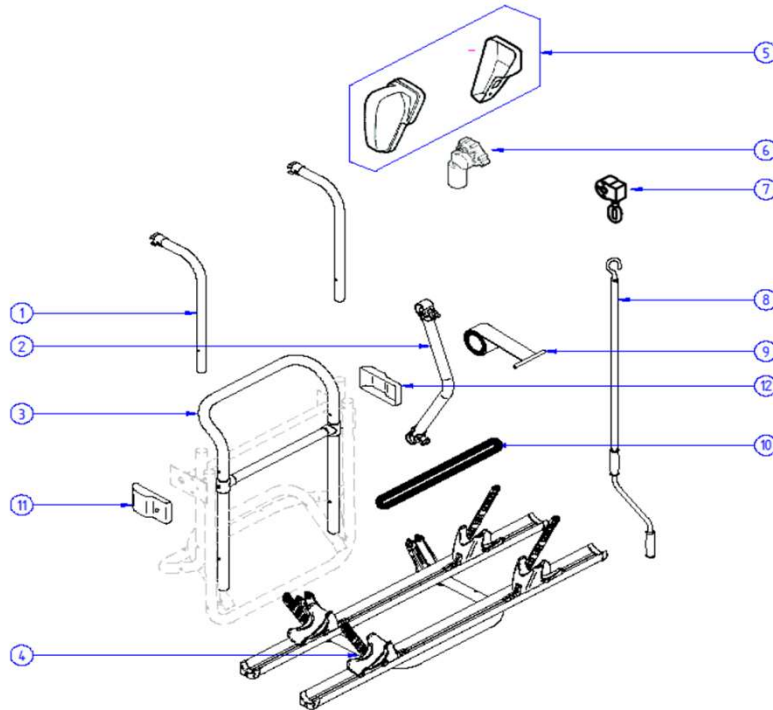

2022 SPARE PARTS LIST

Lift Manual - Lift 12V

THULE
SWEDEN

OBL708

THULE
SWEDEN

THULE Lift since 2010

OBL708-02

	ART.NR.	DESCRIPTION
1	1500602372	LIFT ARM (1x), SINCE 2011
	306469	LIFT EXTENSION ARMS 150CM, SINCE 2011 - 2PCS
2	1500602048	LIFT TIE TUBE
3	1500602106	LIFT SUPPORTING FRAME 481MM, SINCE 2010
	1500602108	LIFT SUPPORTING FRAME 511MM
4	1500602373	LIFT PLATFORM COMPLETE, SINCE 2010
5	1500600505	LIFT 12V MOTOR COVER WHITE - 2PCS
	1500603110	LIFT V16 12V MOTOR COVER RH BLACK - 2PCS
6	1500600504	LIFT 12V MOTOR
7	1500601972	LIFT MANUAL GEAR
8	1500601973	LIFT MANUAL HAND CRANK
9	1500600467	LIFT STRAP - 2PCS
10	1500602000	LIFT RUBBER ELASTIC
11	1500600506	LIFT SIDEPLATE COVER WHITE LH - MANUAL & 12V
	1500603106	LIFT V16 SIDEPLATE COVER BLACK LH - MANUAL & 12V
12	1500601746	LIFT SIDEPLATE COVER WHITE RH - MANUAL
	1500603107	LIFT V16 SIDEPLATE COVER BLACK RH - MANUAL
13	1500600436	ANGLE SUPPORT RAIL LIFT