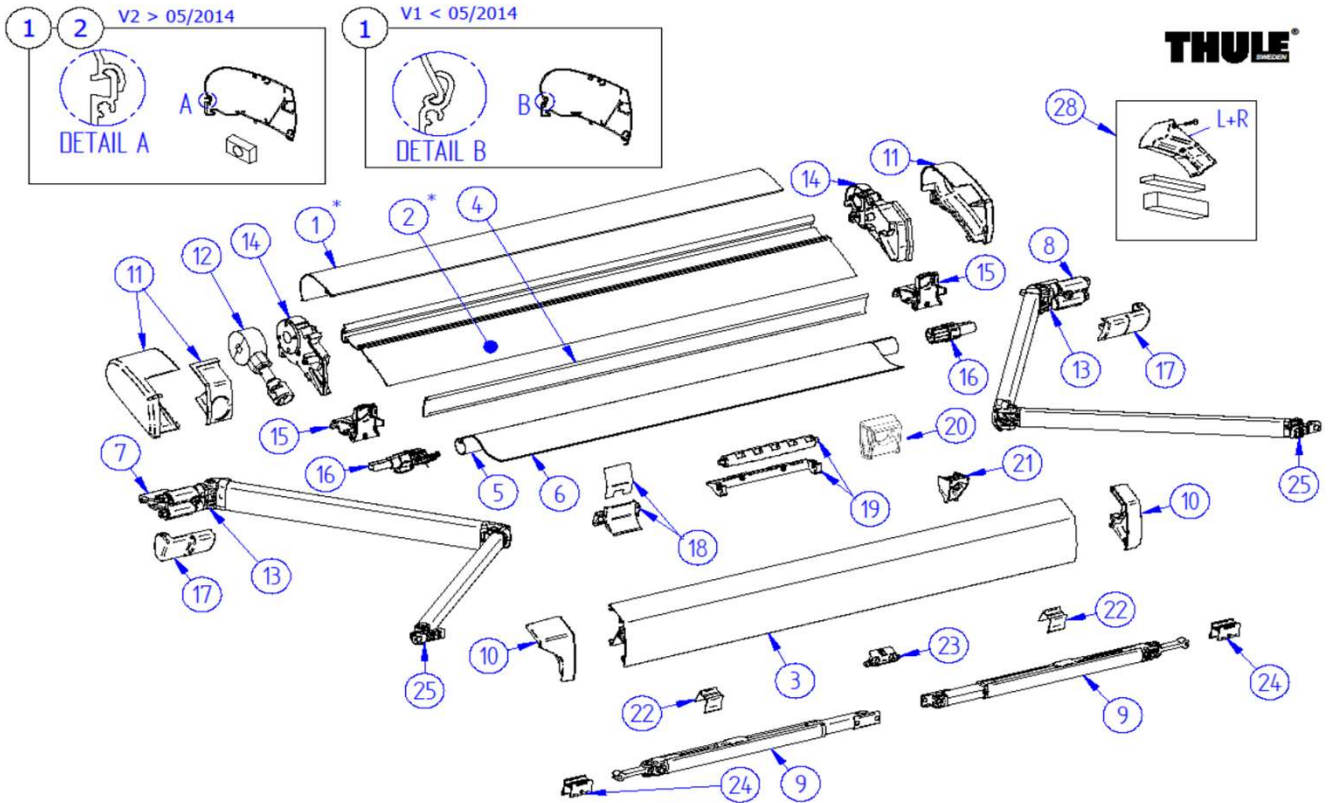

THULE Omnistor 6200

6VA602-05

	ART.NR.	DESCRIPTION
1-V2	1500602832	COVER HOUSING 6200 2,60M WHITE V2
	1500602833	COVER HOUSING 6200 3,00M WHITE V2
	1500602834	COVER HOUSING 6200 3,25M WHITE V2
	1500602835	COVER HOUSING 6200 3,50M WHITE V2
	1500602836	COVER HOUSING 6200 3,75M WHITE V2
	1500602837	COVER HOUSING 6200 4,00M WHITE V2
	1500602838	COVER HOUSING 6200 4,25M WHITE V2
	1500602839	COVER HOUSING 6200 4,50M WHITE V2
	1500602865	COVER HOUSING 6200 5,00M WHITE V2
	1500602862	COVER HOUSING 6200 2,60M ANO V2
	1500602863	COVER HOUSING 6200 3,00M ANO V2
	1500602840	COVER HOUSING 6200 3,25M ANO V2
	1500602841	COVER HOUSING 6200 3,50M ANO V2
	1500602842	COVER HOUSING 6200 3,75M ANO V2
	1500602843	COVER HOUSING 6200 4,00M ANO V2
	1500602844	COVER HOUSING 6200 4,50M ANO V2
	1500602845	COVER HOUSING 6200 2,60M ANTHR. V2
	1500602846	COVER HOUSING 6200 3,00M ANTHR. V2
	1500602847	COVER HOUSING 6200 3,25M ANTHR. V2
	1500602848	COVER HOUSING 6200 3,50M ANTHR. V2
1500602849	COVER HOUSING 6200 3,75M ANTHR. V2	
1500602850	COVER HOUSING 6200 4,00M ANTHR. V2	
2	1500602851	BACK HOUSING 6200 2,60M V2
	1500602852	BACK HOUSING 6200 3,00M V2
	1500602853	BACK HOUSING 6200 3,25M V2
	1500602854	BACK HOUSING 6200 3,50M V2
	1500602855	BACK HOUSING 6200 3,75M V2
	1500602856	BACK HOUSING 6200 4,00M V2
	1500602857	BACK HOUSING 6200 4,25M V2