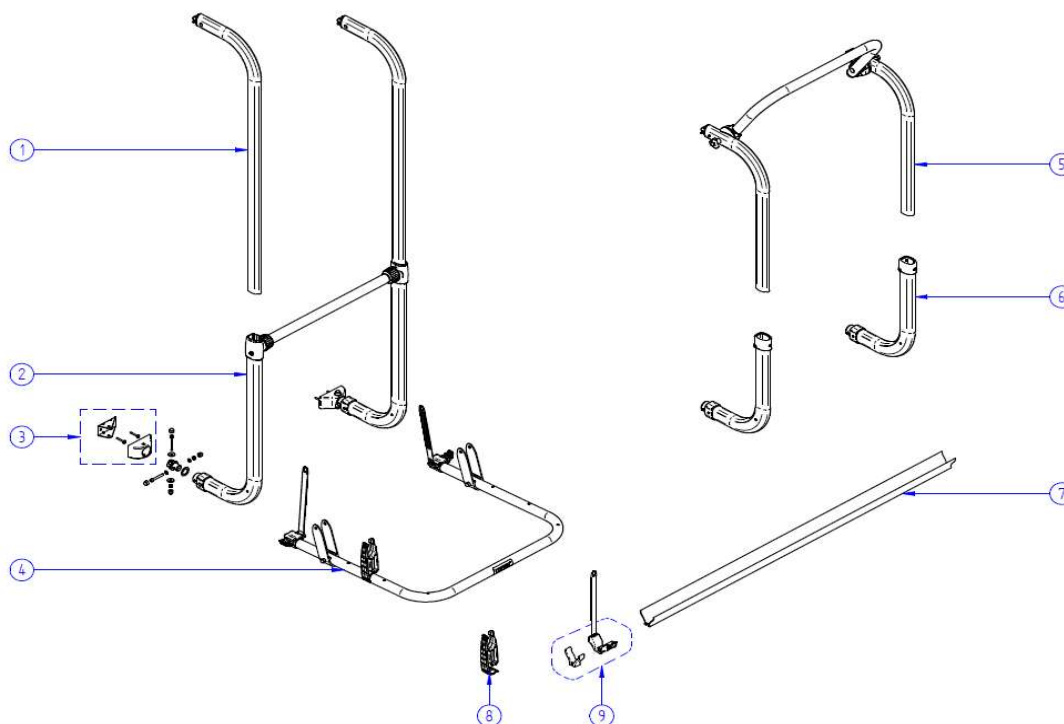

2022 SPARE PARTS LIST

Esse4 - Esse4 SV - Esse4 Tripel - Esse4 Tripel Black

THULE
SWEDEN

ES605

THULE
SWEDEN

THULE Esse4

ES605-00

	ART.NR.	DESCRIPTION
1	1500602635	ELITE G2 LV ARM (1x)
	1500603479	ELITE G2 LV BLACK ARM (1x)
2	1500602636	ELITE G2 LV BODY + CROSSBAR + T-PIECES
	1500603480	ELITE G2 LV BLACK BODY + CROSSBAR + T-PIECES
3	1500602384	FOOT + FOOT COVER (2x)
4	1500603212	ESSE4 PLATFORM WITHOUT RAILS
	1500603481	ESSE4 PLATFORM BLACK WITHOUT RAILS
5	1500602638	ELITE G2 SV ARMS + CROSSBAR
6	1500602639	ELITE G2 SV BODY + CONNECTION PIECE (1x)
7	1500602388	V-RAIL PROFILE
	1500603482	V-RAIL PROFILE BLACK
8	1500602765	ESSE4 PLATFORM HOLDER (1X)
9	1500602629	SPORT G2 ENDCAP + WHEELSTRAPS FOR V-RAIL (2x)