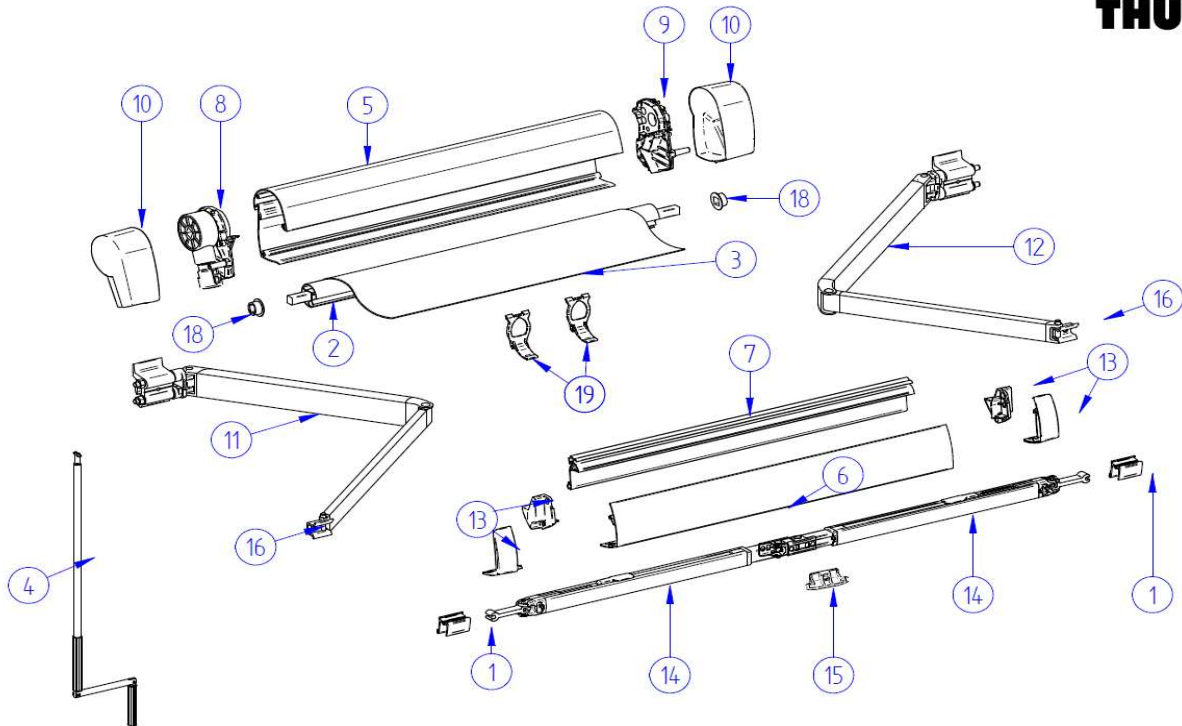

THULE Omnistor 5102/VW

VW 606-02

	ART.NR.	DESCRIPTION
1	1500600296	CONNECT. SUPP. ARM V97 SERIE 5
2	1500601954	ROLLER TUBE ASSY 5102 2.6M
3	1500600952	FABRIC 2.60M 5102 04
	1500602699	FABRIC 2.60M 5102 31
4	1500601124	HANDCRANK VW T5 + 5102
5	1500601689	MAIN HOUSING VW T5 RAL9006
	1500602357	MAIN HOUSING VW T5 RAL9011
6	1500601955	OUTSIDE LEAD RAIL 5102 RAL9006
	1500602358	OUTSIDE LEAD RAIL 5102 RAL9011
7	1500601956	INSIDE LEAD RAIL 5102 RAL9006
8	1500601201	LH ENDPLATE + GEAR ASSY VW T5
9	1500601202	RH ENDPLATE MH VW T5
10	1500601203	LH+RH SIDECAP ASSY 5102
	1500602702	LH+RH SIDECAP ASSY 5102 RAL9011
11	1500602103	LH SPRINGARM COMPL 5102
12	1500602104	RH SPRINGARM COMPL 5102
13	1500601206	LH+RH LEAD RAIL END PLATE ASSY 5102 RAL9006
	1500602703	LH+RH LEAD RAIL END PLATE ASSY 5102 RAL9011
14	1500601960	SUPPORT ARM V2 2.60M XL
15	1500601789	CENTRAL CLAMP SUPPORT ARM V2
16	1500601219	LH+RH CONN.LEAD RAIL
	1500602754	LH+RH STOP SPRING ARM 5102
17	307993	ADAPTER SET 5102 VWT5 (not on image)
18	1500602755	LH+RH ROLLER BEARINGS 5102
19	1500603187	POSITIONER SPRING ARM 5102 2PC