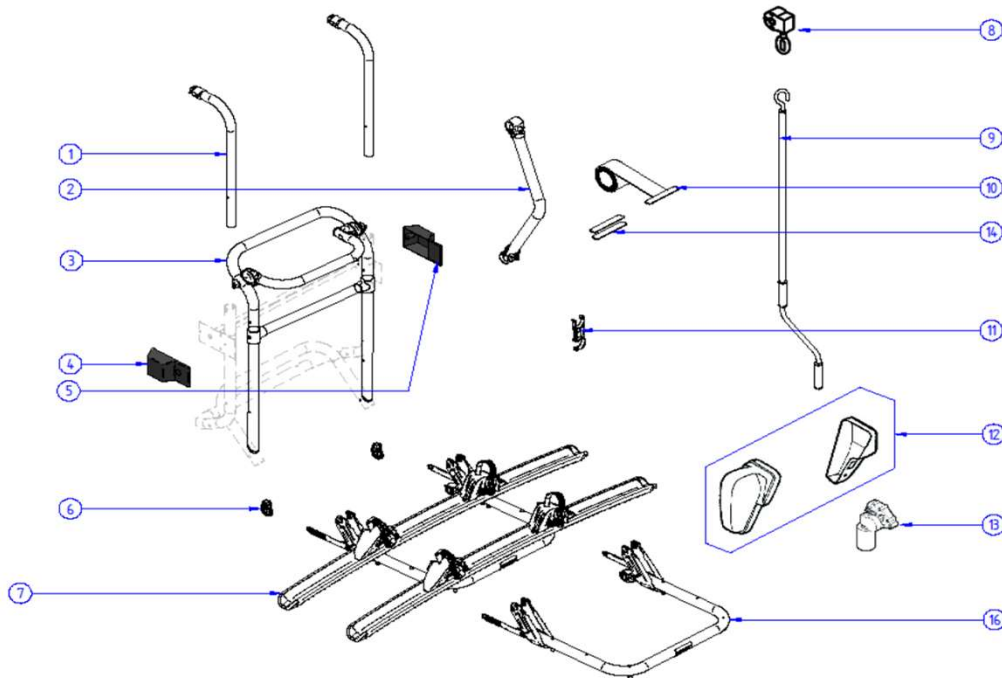

2022 SPARE PARTS LIST

Essential common parts - Essential LV - Essential SV

THULE
SWEDEN

ES600

THULE
SWEDEN

THULE Essential LV - Essential SV

ES600-02

	ART.NR.	DESCRIPTION
1	1500602378	SPORT G2 LV ARM (1x)
2	1500602379	SPORT G2 LV CROSSBAR + T-PIECES + BODY
3	1500602381	SPORT G2 SV ARMS+CROSSBAR
4	1500602382	SPORT G2 SV BODY + CONNECTION PIECE (1x)
5	1500602380	ESSENTIAL PLATFORM WITHOUT RAILS
6	1500602383	G2 UPPER FIXATION KIT (2x)
7	1500602384	FOOT + FOOT COVER (2x)
8	1500602387	SAFETY STRAP 2,00M BLACK
9	1500602385	G2 PLATFORM HOLDER 30/34
10	1500602386	KNOB WITH NUT BLACK H18mm (2x)
10	1500602020	KNOB WITH NUT BLACK H28mm
11	1500602620	SPORT G2 HINGE COVERS BLACK 20° (1L+1R)
12	302520	G3 BIKE ARM #1 ACUTIGHT WITH LOCK - ANODISED (12cm)
12	302521	G3 BIKE ARM #2 ACUTIGHT WITH LOCK - ANODISED (26cm)
12	302523	G3 BIKE ARM #3 ACUTIGHT WITH LOCK - ANODISED (41cm)
12	1500030364	KNOB WITHOUT LOCK FOR BIKE ARM
13	1500002XXX	SPARE KEY FOR BIKE ARM LOCK (XXX = KEY NR.)
	450400	THULE ONE KEY SYSTEM - 4PCS
14	1500602388	V-RAIL PROFILE
15	1500602389	ESSENTIAL ENDCAP + WHEEL STRAPS FOR V-RAIL (2x)
16	1500602751	ANTI RATTLING BOTTOM MOUNTING RAIL (2x)

2022 SPARE PARTS LIST

Esse4 - Esse4 SV - Esse4 Tripel - Esse4 Tripel Black

THULE
SWEDEN

ES605

THULE
SWEDEN

THULE Esse4

ES605-00

	ART.NR.	DESCRIPTION
1	1500602635	ELITE G2 LV ARM (1x)
	1500603479	ELITE G2 LV BLACK ARM (1x)
2	1500602636	ELITE G2 LV BODY + CROSSBAR + T-PIECES
	1500603480	ELITE G2 LV BLACK BODY + CROSSBAR + T-PIECES
3	1500602384	FOOT + FOOT COVER (2x)
4	1500603212	ESSE4 PLATFORM WITHOUT RAILS
	1500603481	ESSE4 PLATFORM BLACK WITHOUT RAILS
5	1500602638	ELITE G2 SV ARMS + CROSSBAR
6	1500602639	ELITE G2 SV BODY + CONNECTION PIECE (1x)
7	1500602388	V-RAIL PROFILE
	1500603482	V-RAIL PROFILE BLACK
8	1500602765	ESSE4 PLATFORM HOLDER (1X)
9	1500602629	SPORT G2 ENDCAP + WHEELSTRAPS FOR V-RAIL (2x)