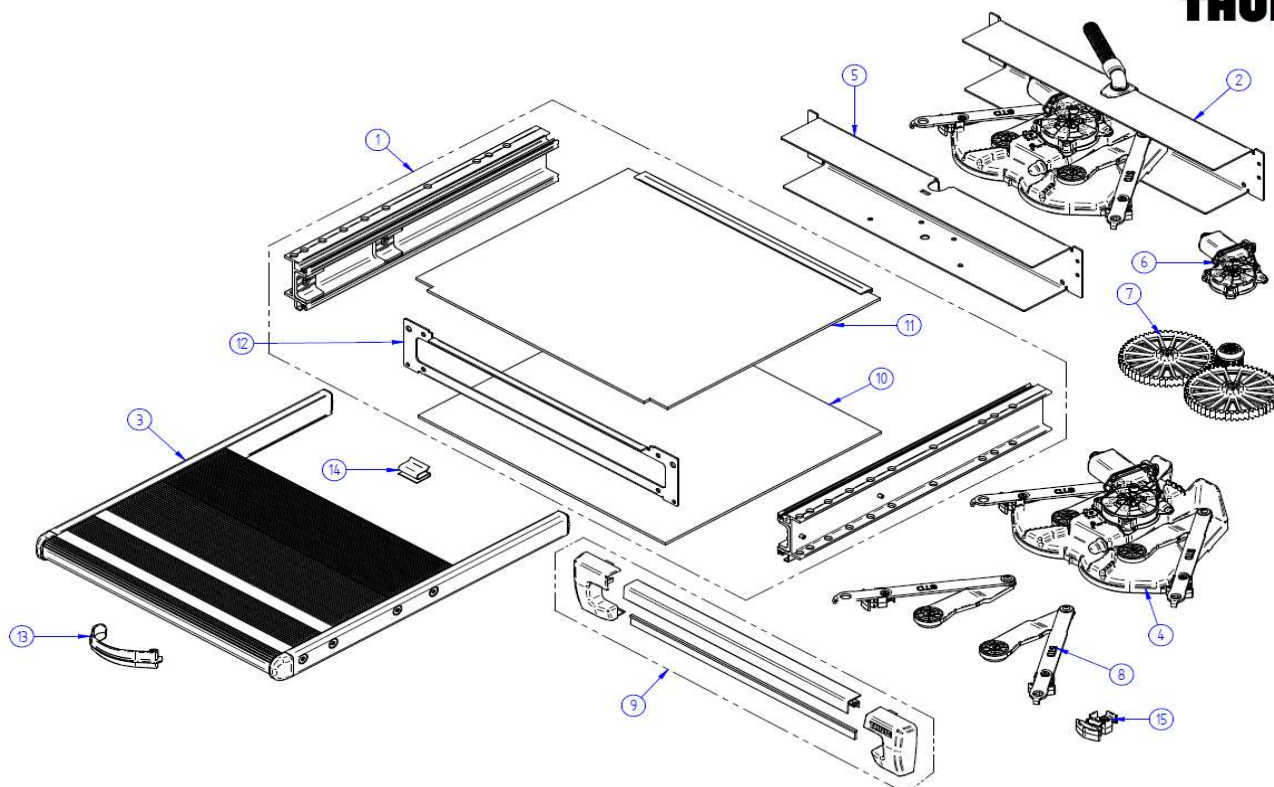

2022 SPARE PARTS LIST
Slide-Out Step G2 Standard

THULE
SWEDEN

SDD604

THULE
SWEDEN

THULE SLIDE OUT G2 STD

SDD604-00

	ART.NR.	DESCRIPTION
1	1500603631	FRAME SLO G2 STD 400
	1500603632	FRAME SLO G2 460 (*)
	1500603633	FRAME SLO G2 STD 550
	1500603634	FRAME SLO G2 STD 700
2	1500603635	MOTOR COMPLETE SLO G2 STD 400
	1500603636	MOTOR COMPLETE SLO G2 460 (*)
	1500603637	MOTOR COMPLETE SLO G2 STD 550
	1500603638	MOTOR COMPLETE SLO G2 STD 700
3	1500603639	FOOTBOARD COMPLETE SLO G2 STD 400
	1500603640	FOOTBOARD COMPLETE SLO G2 460 (*)
	1500603641	FOOTBOARD COMPLETE SLO G2 STD 550
	1500603642	FOOTBOARD COMPLETE SLO G2 STD 700
4	1500603643	MOTOR DRIVE UNIT SLO G2 STD
5	1500603720	MOTOR PLATE SLO G2 400
	1500603721	MOTOR PLATE SLO G2 460 (*)
	1500603722	MOTOR PLATE SLO G2 550
	1500603723	MOTOR PLATE SLO G2 700
6	1500603660	MOTOR SLO G2
7	1500603648	REPAIR KIT PINION SLO G2
8	1500603649	DRIVING ARMS SLO G2 STD
9	1500603644	FRONT PROTECTION SLO G2 STD 400
	1500603645	FRONT PROTECTION SLO G2 460 (*)
	1500603646	FRONT PROTECTION SLO G2 STD 550
	1500603647	FRONT PROTECTION SLO G2 STD 700
10	1500603650	LOWER PROTECTION SLO G2 STD 400
	1500603651	LOWER PROTECTION SLO G2 460 (*)
	1500603652	LOWER PROTECTION SLO G2 STD 550
	1500603653	LOWER PROTECTION SLO G2 STD 700
11	1500603654	UPPER PROTECTION SLO G2 STD 400 + H PROFILE
	1500603655	UPPER PROTECTION SLO G2 460 + H PROFILE (*)