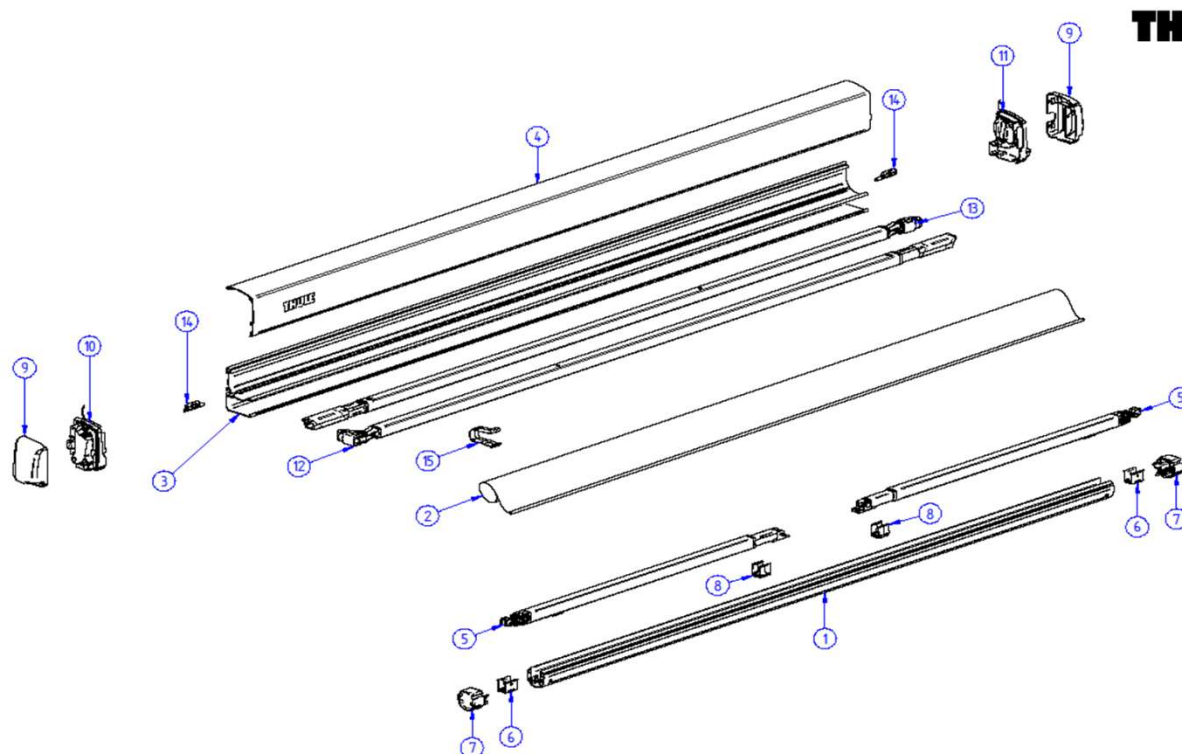

THULE 3200

3AR602-00

	ART.NR.	DESCRIPTION
1	1500603489	ROLLER TUBE 3200 - 1.90M
	1500603490	ROLLER TUBE 3200 - 2.30M
	1500603491	ROLLER TUBE 3200 - 2.50M
	1500603492	ROLLER TUBE 3200 - 2.70M
	1500603493	ROLLER TUBE 3200 - 3.00M
2	1500603678	FABRIC 3200 1.90M 07
	1500603679	FABRIC 3200 2.30M 07
	1500603680	FABRIC 3200 2.50M 07
	1500603681	FABRIC 3200 2.70M 07
	1500603682	FABRIC 3200 3.00M 07
3	1500603499	MAIN HOUSING BOTTOM 3200 ANTHR 1.90M
	1500603500	MAIN HOUSING BOTTOM 3200 ANTHR 2.30M
	1500603501	MAIN HOUSING BOTTOM 3200 ANTHR 2.50M
	1500603502	MAIN HOUSING BOTTOM 3200 ANTHR 2.70M
	1500603503	MAIN HOUSING BOTTOM 3200 ANTHR 3.00M
4	1500603504	MAIN HOUSING TOP 3200 ANO 2.50M
	1500603505	MAIN HOUSING TOP 3200 ANO 2.70M
	1500603506	MAIN HOUSING TOP 3200 ANO 3.00M
	1500603507	MAIN HOUSING TOP 3200 ANTHR 1.90M
	1500603508	MAIN HOUSING TOP 3200 ANTHR 2.30M
	1500603509	MAIN HOUSING TOP 3200 ANTHR 2.50M
	1500603510	MAIN HOUSING TOP 3200 ANTHR 2.70M
	1500603511	MAIN HOUSING TOP 3200 ANTHR 3.00M
5	1500603512	SUPPORT ARM 3200 1.90M
	1500603513	SUPPORT ARM 3200 2.30M-2.50M
	1500603514	SUPPORT ARM 3200 2.70M-3.00M
6	1500603515	CONNECTOR SUPPORT ARM 3200 - 2PC
7	1500603516	LH+RH ENDCAP ROLLER TUBE 3200
8	1500603517	ANTI RATTLING SUPPORT ARM 3200 - 2PC