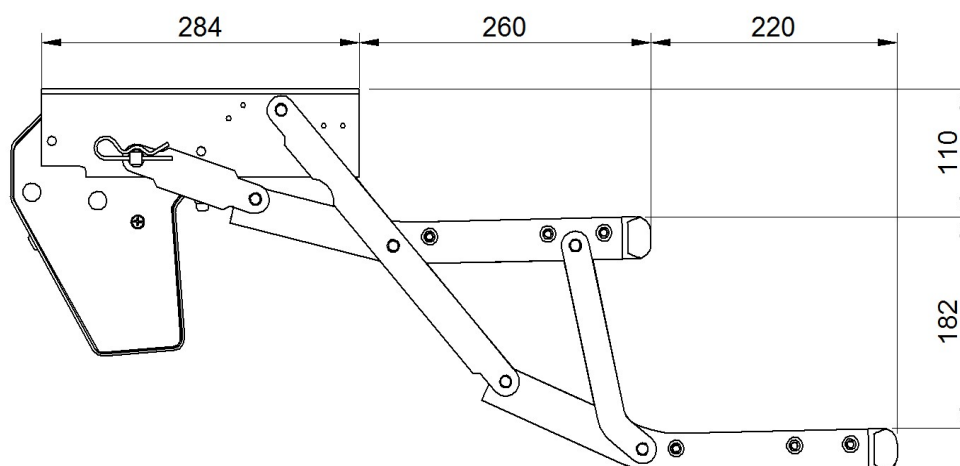

DSH603-00

	ART.NR.	DESCRIPTION
1	1500602675	MOTOR CAP DOUBLE STEP 12V650 (2PCS)
2	1500602676	12V MOTOR ASSY DOUBLE STEP 12V650
3	1500602798	FRAME CON. TUBE D12V553 – 2PC
	1500602677	FRAME CON. TUBE D12V650 – 2PC
4	1500602678	LH SCISSOR ASSY DOUBLE STEP 12V650
5	1500602679	RH SCISSOR ASSY DOUBLE STEP 12V650
6	1500602799	FOOT BOARD DOUBLE STEP12V553 - 2PC
	1500602680	FOOT BOARD DOUBLE STEP12V650 – 2PC
7	1500601154	REPAIR KIT RIVET DOUBLE STEP
8	1500602282	REPAIR KIT PINION DOUBLE STEP