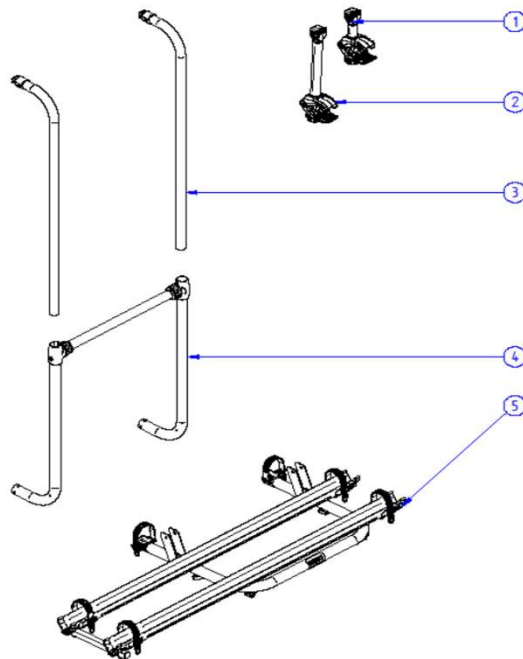

THULE Sport G2 Compact

SP620-00

	ART.NR.	DESCRIPTION
1	302520	G3 BIKE ARM #1 ACUTIGHT WITH LOCK - ANODISED (12cm)
2	302522	G3 BIKE ARM #2,5 ACUTIGHT WITH LOCK - ANODISED (30cm)
3	1500602378	SPORT G2 LV ARM (1x)
4	1500602656	SPORT G2 2 DOORS BODY
5	1500603149	SPORT G2 COMPACT PLATFORM COMPLETE