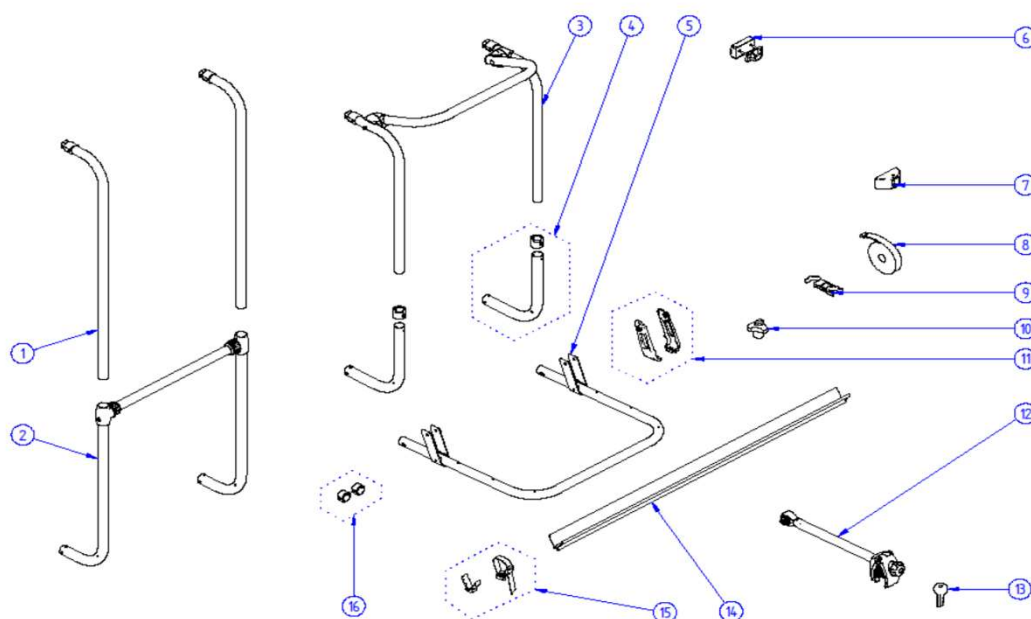

2022 SPARE PARTS LIST

Sport G2 LV - Sport G2 SV - Sport G2 W150/Hobby

THULE
SWEDEN

SP608

THULE
SWEDEN

THULE Sport G2 LV / Sport G2 SV / Sport G2 W150/Hobby

SP608-00

	ART.NR.	DESCRIPTION
1	1500602378	SPORT G2 LV ARM (1x)
2	1500602379	SPORT G2 LV BODY + CROSSBAR + T-PIECES
3	1500602641	SPORT G2 PLATFORM WITHOUT RAILS
4	1500602381	SPORT G2 SV ARMS + CROSSBAR
5	1500602382	SPORT G2 SV BODY + CONNECTION PIECE (1x)
6	1500602642	SPORT G2 W150/HOBBY ARMS + RAIL

THULE Sport G2 tour / Sport G2 Universal

SP609-00

	ART.NR.	DESCRIPTION
1	1500602649	SPORT G2 TOUR ARM (1x)
2	1500602650	SPORT G2 TOUR BODY
3	1500602641	SPORT G2 PLATFORM WITHOUT RAILS
4	1500602682	SPORT G2 UNIVERSAL FIXATION SET
5	1500602651	SPORT G2 UNIVERSAL BODY
6	1500602652	SPORT G2 UNIVERSAL PLATFORM COMPLETE

2022 SPARE PARTS LIST

Essential common parts - Essential LV - Essential SV

THULE
SWEDEN

ES600

THULE
SWEDEN

THULE Essential LV - Essential SV

ES600-02

	ART.NR.	DESCRIPTION
1	1500602378	SPORT G2 LV ARM (1x)
2	1500602379	SPORT G2 LV CROSSBAR + T-PIECES + BODY
3	1500602381	SPORT G2 SV ARMS+CROSSBAR
4	1500602382	SPORT G2 SV BODY + CONNECTION PIECE (1x)
5	1500602380	ESSENTIAL PLATFORM WITHOUT RAILS
6	1500602383	G2 UPPER FIXATION KIT (2x)
7	1500602384	FOOT + FOOT COVER (2x)
8	1500602387	SAFETY STRAP 2,00M BLACK
9	1500602385	G2 PLATFORM HOLDER 30/34
10	1500602386	KNOB WITH NUT BLACK H18mm (2x)
10	1500602020	KNOB WITH NUT BLACK H28mm
11	1500602620	SPORT G2 HINGE COVERS BLACK 20° (1L+1R)
12	302520	G3 BIKE ARM #1 ACUTIGHT WITH LOCK - ANODISED (12cm)
12	302521	G3 BIKE ARM #2 ACUTIGHT WITH LOCK - ANODISED (26cm)
12	302523	G3 BIKE ARM #3 ACUTIGHT WITH LOCK - ANODISED (41cm)
12	1500030364	KNOB WITHOUT LOCK FOR BIKE ARM
13	1500002XXX	SPARE KEY FOR BIKE ARM LOCK (XXX = KEY NR.)
	450400	THULE ONE KEY SYSTEM - 4PCS
14	1500602388	V-RAIL PROFILE
15	1500602389	ESSENTIAL ENDCAP + WHEEL STRAPS FOR V-RAIL (2x)
16	1500602751	ANTI RATTLING BOTTOM MOUNTING RAIL (2x)