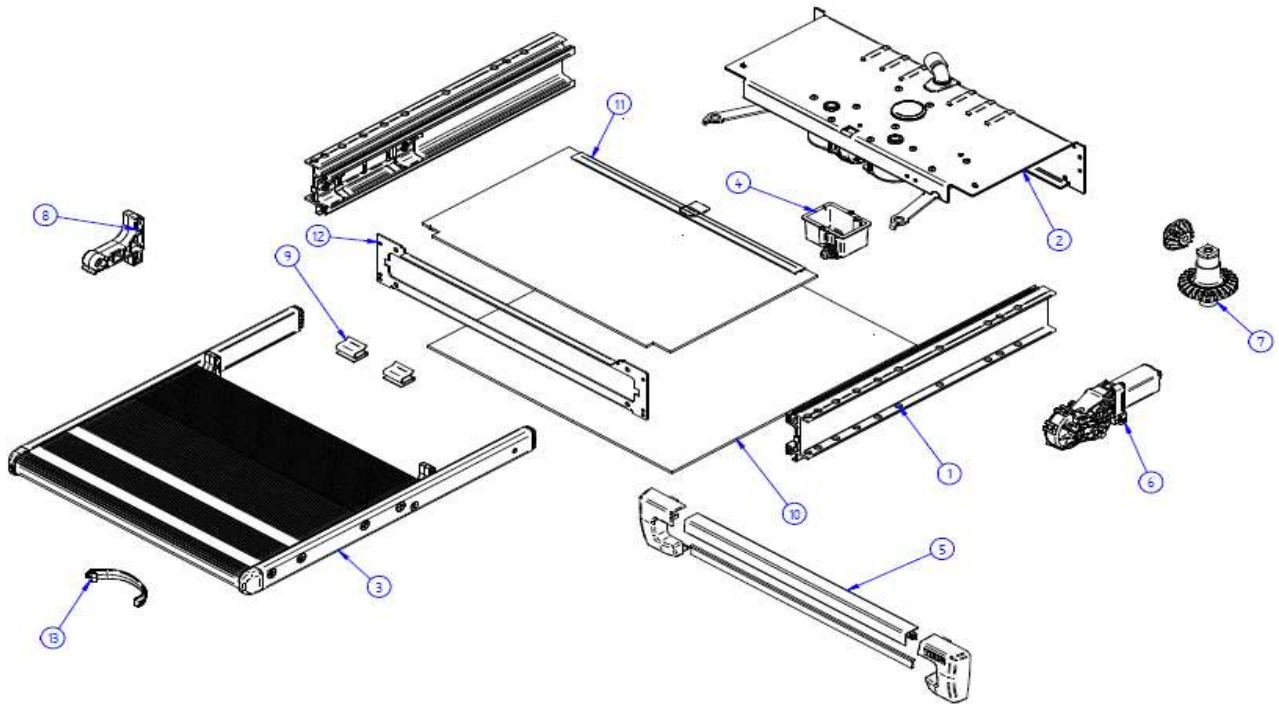

2022 SPARE PARTS LIST

Slide-Out Step V19 12V 550 Crafter 4WD

THULE
SWEDEN

SDC 601

THULE
SWEDEN

THULE Slide Out Crafter 12v550 V19

SDC601-01

	ART.NR.	DESCRIPTION
1	1500603228	FRAME SLIDE-OUT V19 CRAFTER - 550
2	1500603229	MOTOR COMPLETE SO V19 - 550
3	1500603127	FOOTBOARD COMPLETE SO V16 - 550
4	1500603129	ALARMSWITCH SLIDE-OUT V16
5	1500603230	FRONT PROTECTION SLIDE-OUT V19 - 550
6	1500602744	12V MOTOR SLIDE OUT 2012
7	1500602745	REPAIR KIT PINION SLIDE-OUT 2012
8	1500602746	END STOP FOOTBOARD SLIDE OUT 2012
9	1500602752	FIXATION SPRING PROTECTION COVER - 6PCS
10	1500603131	LOWER PROTECTION SLIDE OUT V12 12V550
11	1500603231	UPPER PROTECTION SLIDE OUT V12 12V550 + LIP PROFILE
12	1500603232	FRONT PLATE SLIDE OUT V19 - 550
13	1500603233	MOUNTING BRACKETS + TOGGLE BOLTS FOR CRAFTER 4WD
14	1500603404	SAFETY HOOK FOOTBOARD SO