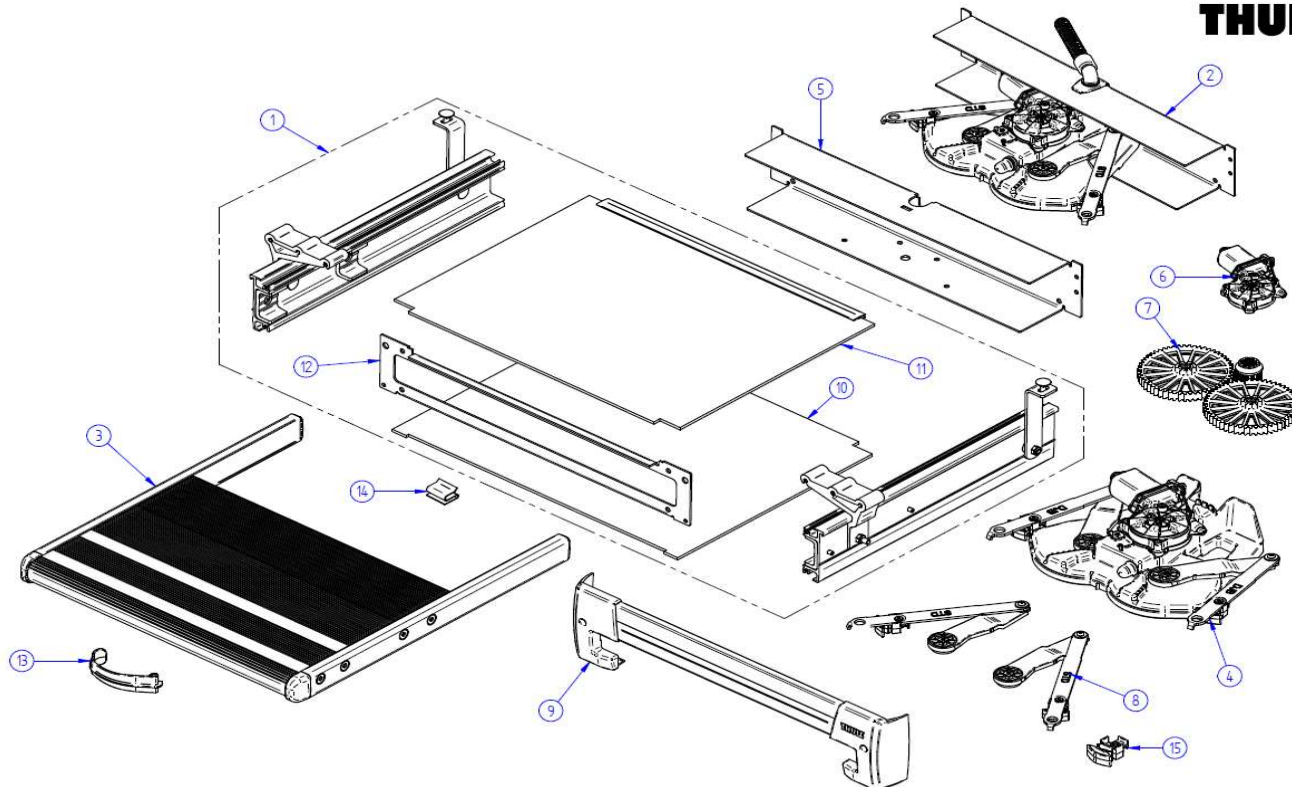

2022 SPARE PARTS LIST

Slide-Out Step G2 Ducato|Jumper|Boxer Euro 6d-Final

THULE
SWEDEN

SDD603

THULE
SWEDEN

THULE SLIDE OUT G2 Dujubo

SDD603-00

	ART.NR.	DESCRIPTION
1	1500603683	FRAME SLO G2 DJB 400
	1500603684	FRAME SLO G2 DJB 550
	1500603685	FRAME SLO G2 DJB 700
2	1500603689	MOTOR COMPLETE SLO G2 DJB 400
	1500603690	MOTOR COMPLETE SLO G2 DJB 550
	1500603691	MOTOR COMPLETE SLO G2 DJB 700
3	1500603695	FOOTBOARD COMPLETE SLO G2 DJB 400
	1500603696	FOOTBOARD COMPLETE SLO G2 DJB 550
	1500603697	FOOTBOARD COMPLETE SLO G2 DJB 700
4	1500603701	MOTOR DRIVE UNIT SLO G2 DJB G2
5	1500603720	MOTOR PLATE SLO G2 400
	1500603722	MOTOR PLATE SLO G2 550
	1500603723	MOTOR PLATE SLO G2 700
6	1500603660	MOTOR SO G2
7	1500603648	REPAIR KIT PINION SLO G2
8	1500603706	DRIVING ARMS SLO G2 DJB G2
9	1500603703	FRONT PROTECTION SLO G2 DJB/CFT 400
	1500603704	FRONT PROTECTION SLO G2 DJB/CFT 550
	1500603705	FRONT PROTECTION SLO G2 DJB/CFT 700
10	1500603708	LOWER PROTECTION SLO G2 DJB 400
	1500603709	LOWER PROTECTION SLO G2 DJB 550
	1500603710	LOWER PROTECTION SLO G2 DJB 700
11	1500603714	UPPER PROTECTION SLO G2 DJB 400 + H PROFILE
	1500603715	UPPER PROTECTION SLO G2 DJB 550 + H PROFILE
	1500603716	UPPER PROTECTION SLO G2 DJB 700 + H PROFILE
12	1500603242	FRONT PLATE SLO 400
	1500603232	FRONT PLATE SLO 550
	1500603243	FRONT PLATE SLO 700
13	1500603404	SAFETY HOOK FOOTBOARD SLO
14	1500602752	FIXATION SPRING PROTECTION COVER - 6PCS