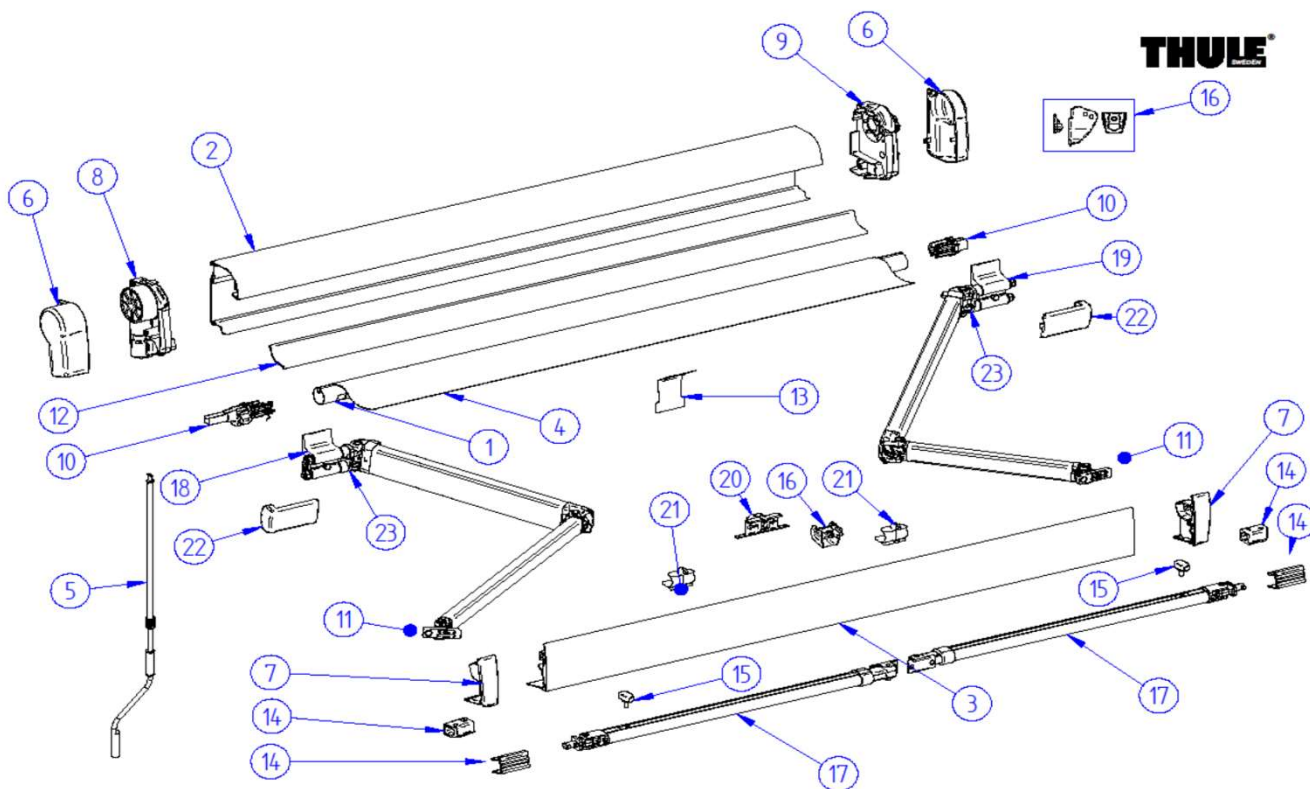

THULE Omnistor 4900 & Tristor²

4AY602-04

	ART.NR.	DESCRIPTION
1	1500602658	ROLLER TUBE D=30X0.8MM / 4200-2,60M
	1500602186	ROLLER TUBE D=30X0.8MM / 4200-3.00M
	1500602187	ROLLER TUBE D=30X0.8MM / 4200-3.50M
	1500602188	ROLLER TUBE D=30X0.8MM / 4200-4.00M
	1500602189	ROLLER TUBE D=30X0.8MM / 4200-4.50M
2	1500602659	MAINHOUSING 4900 2M60 WHITE
	1500602190	MAINHOUSING 4900 3M00 WHITE
	1500602191	MAINHOUSING 4900 3M50 WHITE
	1500602192	MAINHOUSING 4900 4M00 WHITE
	1500602193	MAINHOUSING 4900 4M50 WHITE
	1500602660	MAINHOUSING 4900 2M60 ANO
	1500602198	MAINHOUSING 4900 3M00 ANO
	1500602199	MAINHOUSING 4900 3M50 ANO
	1500602200	MAINHOUSING 4900 4M00 ANO
	1500602201	MAINHOUSING 4900 4M50 ANO
3	1500602948	MAINHOUSING 4900 2M60 ANTHR.
	1500602949	MAINHOUSING 4900 3M00 ANTHR.
	1500602661	LEADRAIL 4200/4900 2M60 WHI
	1500602194	LEADRAIL 4200/4900 3M00 WHI
	1500602195	LEADRAIL 4200/4900 3M50 WHI
	1500602196	LEADRAIL 4200/4900 4M00 WHI
	1500602197	LEADRAIL 4200/4900 4M50 WHI
	1500602662	LEADRAIL 4200/4900 2M60 ANO
	1500602248	LEADRAIL 4200/4900 3M00 ANO
	1500602249	LEADRAIL 4200/4900 3M50 ANO
1500602250	LEADRAIL 4200/4900 4M00 ANO	
1500602251	LEADRAIL 4200/4900 4M50 ANO	
1500602950	LEADRAIL 4200/4900 2M60 ANT	
1500602951	LEADRAIL 4200/4900 3M00 ANT