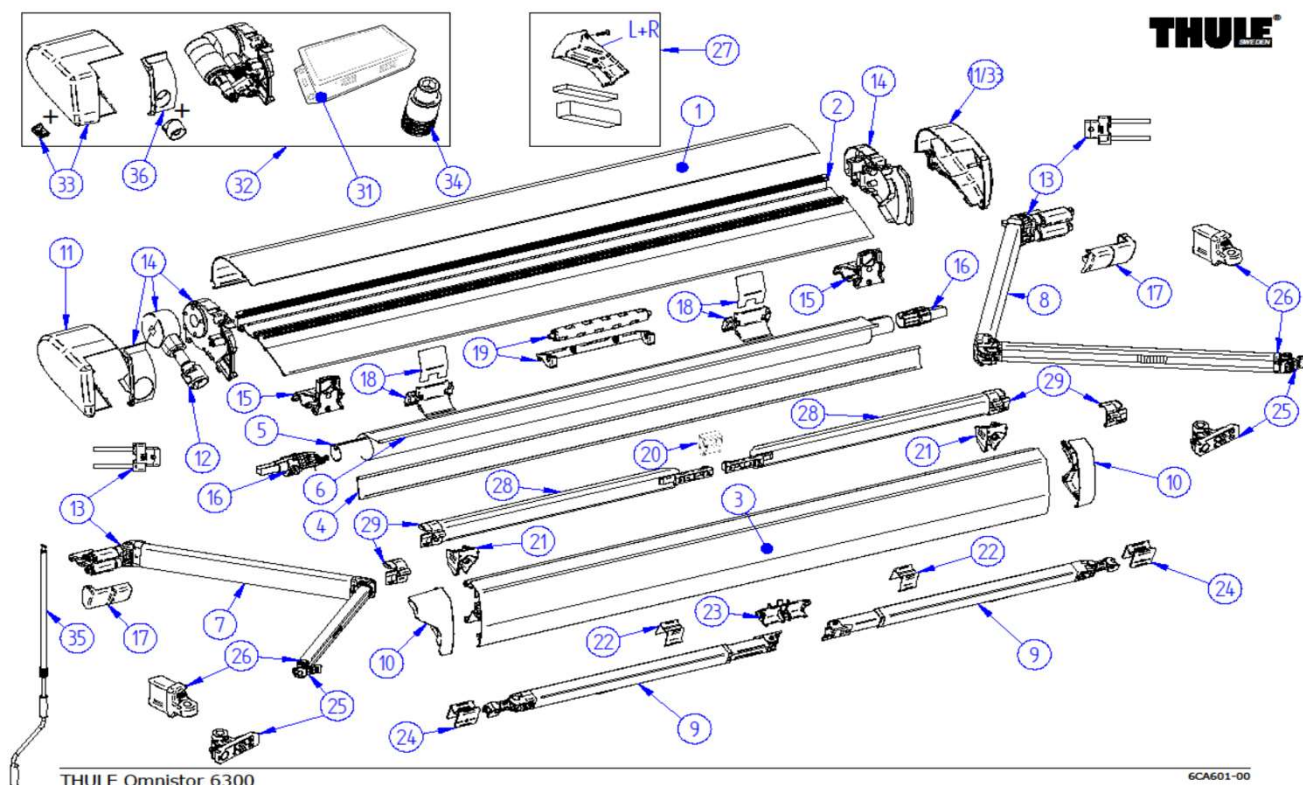

THULE Omnistor 6300

6CA601-00

	ART.NR.	DESCRIPTION
1	1500603256	COVER HOUSING 6300 2,60M WHITE
	1500603257	COVER HOUSING 6300 3,00M WHITE
	1500603258	COVER HOUSING 6300 3,25M WHITE
	1500603259	COVER HOUSING 6300 3,50M WHITE
	1500603260	COVER HOUSING 6300 3,75M WHITE
	1500603261	COVER HOUSING 6300 4,00M WHITE
	1500603262	COVER HOUSING 6300 4,25M WHITE
	1500603263	COVER HOUSING 6300 4,50M WHITE
	1500603264	COVER HOUSING 6300 5,00M WHITE
	1500603265	COVER HOUSING 6300 3,25M ANO
	1500603266	COVER HOUSING 6300 3,50M ANO
	1500603267	COVER HOUSING 6300 3,75M ANO
	1500603268	COVER HOUSING 6300 4,00M ANO
	1500603269	COVER HOUSING 6300 4,50M ANO
	1500603270	COVER HOUSING 6300 5,00M ANO
	1500603271	COVER HOUSING 6300 2,60M ANTHR.
	1500603272	COVER HOUSING 6300 3,00M ANTHR.
	1500603273	COVER HOUSING 6300 3,25M ANTHR.
	1500603274	COVER HOUSING 6300 3,50M ANTHR.
	1500603275	COVER HOUSING 6300 3,75M ANTHR.
1500603276	COVER HOUSING 6300 4,00M ANTHR.	
1500603470	COVER HOUSING 6300 4,25M ANTHR.	
1500603277	COVER HOUSING 6300 4,50M ANTHR.	
1500603278	COVER HOUSING 6300 5,00M ANTHR.	
2	1500603279	BACK HOUSING 6200 2,60M
	1500603280	BACK HOUSING 6300 3,00M
	1500603281	BACK HOUSING 6300 3,25M
	1500603282	BACK HOUSING 6300 3,50M
	1500603283	BACK HOUSING 6300 3,75M
	1500603284	BACK HOUSING 6300 4,00M