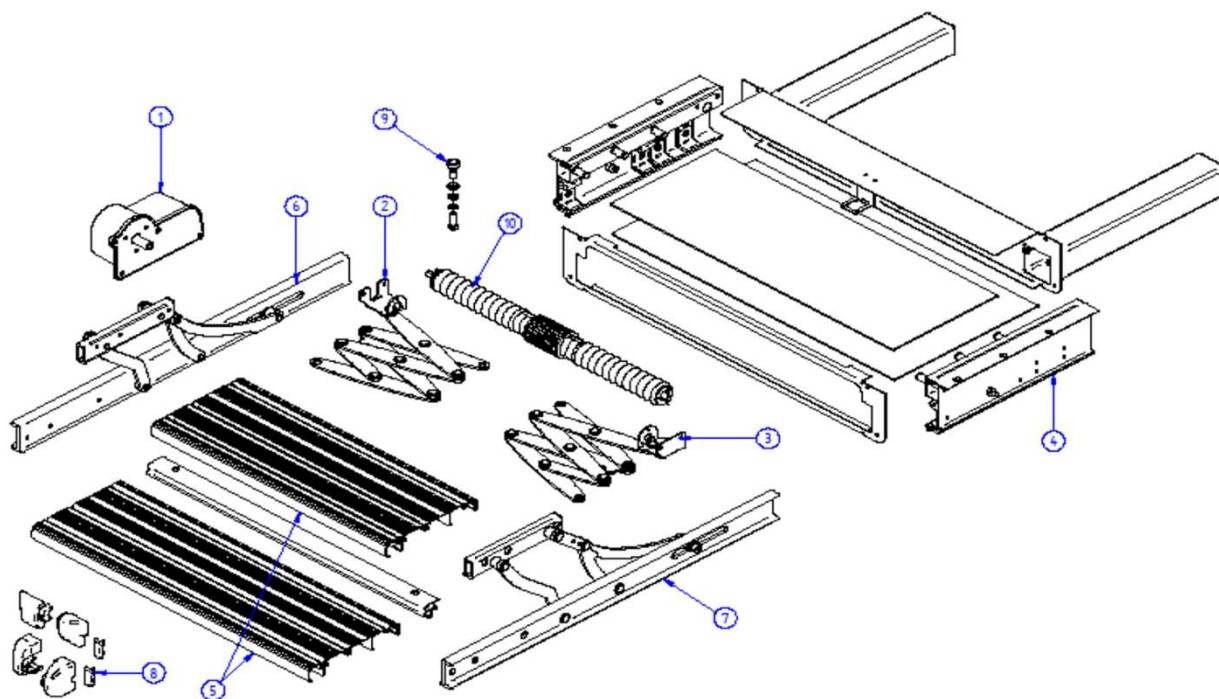

THULE Slide out 600

SSD600-00

	ART.NR.	DESCRIPTION
1	1500602150	12V MOTOR ASSY SLIDE-OUT LIFT
2	1500602344	LH DRIVING SCISSOR ASSY SLIDE-OUT LIFT
3	1500602345	RH DRIVING SCISSOR ASSY SLIDE-OUT LIFT
4	1500602346	FRAME SLIDE-OUT LIFT
5	1500602347	FOOT BOARD SLIDE-OUT LIFT – 2PC
6	1500602348	LH SIDE ASSY SLIDE-OUT LIFT
7	1500602349	RH SIDE ASSY SLIDE-OUT LIFT
8	1500602350	END CAPS SLIDE-OUT LIFT - 6PC
9	1500602149	GEAR NUT REPAIR KIT
10	1500602351	DRIVING SHAFT SLIDE-OUT LIFT