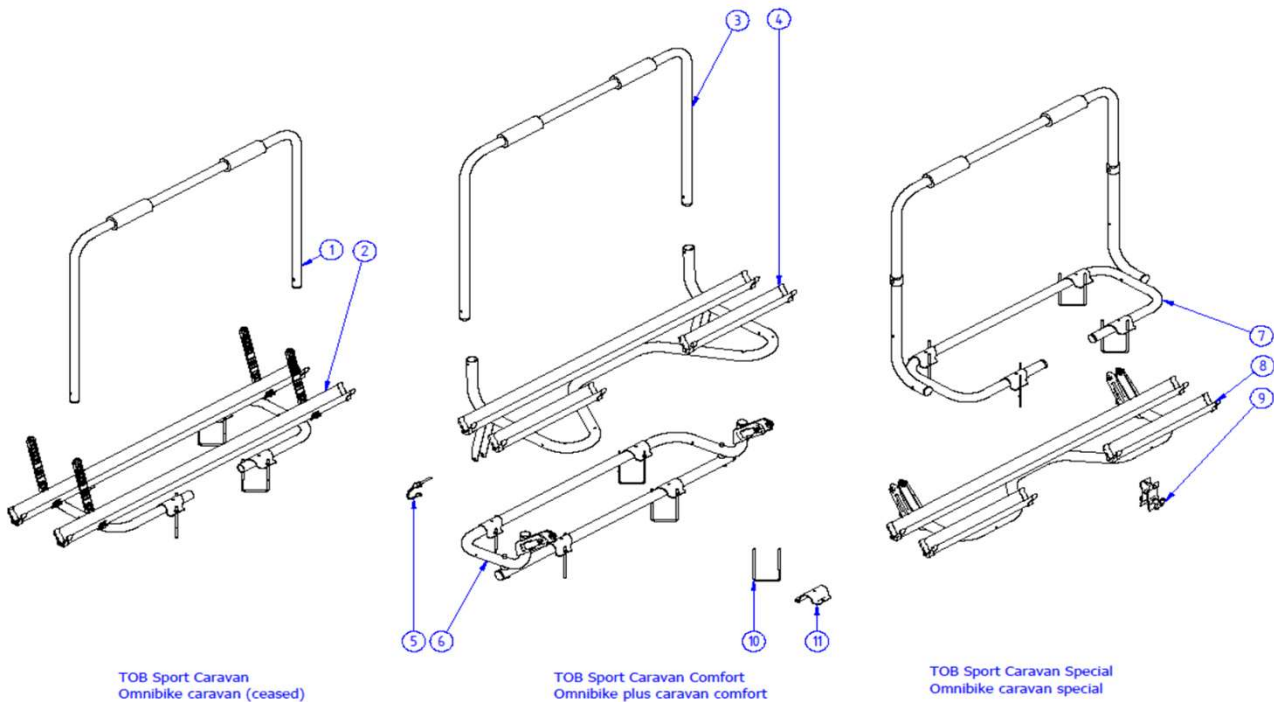

2022 SPARE PARTS LIST

Sport caravan - Sport caravan comfort - Sport caravan special

THULE
SWEDEN

BA809

THULE
SWEDEN

THULE Sport Caravan - Caravan Comfort - Caravan Special

BA809-00

ART.NR.	DESCRIPTION
Sport caravan - 2 bikes	
1	1500601510 SPORT CARAVAN BASEFRAME
2	1500601511 SPORT CARAVAN PLATFORM COMPLETE
Sport caravan comfort - 2 bikes	
3	1500601517 SPORT CAR.COMFORT SUPPORT BAR
4	1500600477 SPORT CAR.COMFORT PLATFORM COMPLETE
5	1500601981 SPORT CAR.COMFORT SECURITY PIN (1X)
6	1500601496 SPORT CAR.COMFORT BASE WITH LOAD TUBE
Sport caravan special - 2 bikes	
7	1500601497 SPORT CARAVAN SPECIAL BASE + SUPPORT BAR
8	1500601498 SPORT CARAVAN SPECIAL PLATFORM COMPLETE
9	1500601495 SPORT CARAVAN SPECIAL SUPPORT FOR PLATFORM (1x)
Common parts for all A-frames	
10	1500601980 U-BOLT M6 x 135/78/135
11	1500602773 FIXATION PLATE D30 LH, for caravan & special
	1500602774 FIXATION PLATE D30 RH, for caravan & special
	1500601977 FIXATION PLATE D34 LH, for comfort
	1500601978 FIXATION PLATE D34 RH, for comfort