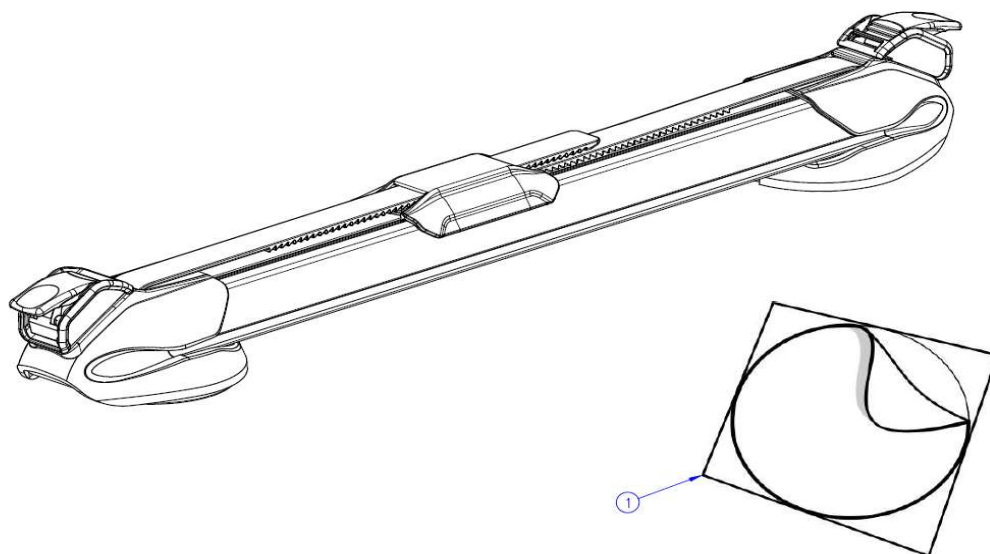

2022 SPARE PARTS LIST LADDER and ROOFRAIL

Ver. 2007

Thule Ladder – Ladder Deluxe

Thule Ladder – Ladder

Thule Ladder – Roof Rack

Thule Ladder – Roof Rack Deluxe

	ART.NR.	DESCRIPTION
	47010	1500601979 FOOT SUPPORT OMNIBIKE DIAM 30
	47011	1500602036 HINGE DOUBLE LADDER
	47012	1500602037 BEDHOOK
	71632	1500602038 TUBE PLUG BLACK Ø30
	71723	1500602039 TUBE CLIP DOUBLE LADDER
	71724	1500602040 COVER PLUG LADDER
	71730	1500602041 OVAL PLUG OMNILADDER DELUXE
	71738	1500602042 OVAL CLIP OMNILADDER DELUXE
	51703700	1500602043 TUBE DIAM 30 L=2,30M
	51704001	1500602044 RUNG LADDER
	51704101	1500600516 BUMPER DOUBLE LADDER
	51704200	1500600517 LH LADDER SUPPORT - 80MM/20
	51704300	1500600518 RH LADDER SUPPORT - 80MM/20
	51704400	1500600519 LADDER SUPPORT - 80MM
	51704601	1500600520 BEND 90°
	51704700	1500600521 ENDCAP ROOF RACK ASSY WHITE
	51704800	1500600522 SUPPORT ROOF RACK ASSY WHITE
	51704900	1500600523 END CAP ROOFRACK ASSY GREY
	51705000	1500600524 SUPPORT ROOF RACK ASSY GREY
	51706000	1500601759 OVAL TUBE L=3.0M WHITE
	51706100	1500601782 OVAL TUBE L=3.0M ANO
	51708000	1500600525 FIXATION KIT LADDER DOUBLE 10S
	51708100	1500600526 FIXATION KIT LADDER SINGLE 6S
	51708200	1500602045 FIXATION KIT LADDER 4 STEPS
	51708400	1500600527 SUPPORT OVAL OMNILADDER DELUXE
	51708500	1500600528 RUNG OMNILADDER
	51708600	1500600529 HINGE OVAL OMNILADDER DELUXE