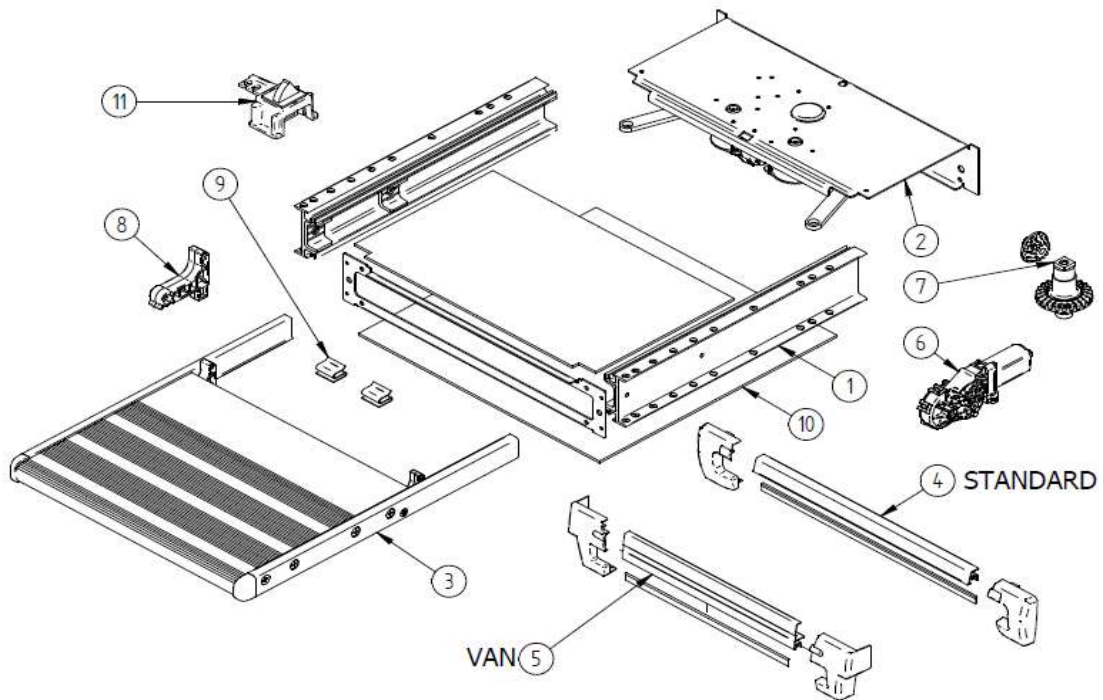

THULE Slide out 12V 2012

SDB612-03

	ART.NR.	DESCRIPTION
1	1500602729	FRAME SLIDE OUT 400 2012
	1500602730	FRAME SLIDE OUT 550 2012
	1500602731	FRAME SLIDE OUT 700 2012
2	1500602732	MOTOR COMPLETE S/O 400 2012
	1500602733	MOTOR COMPLETE S/O 550 2012
	1500602734	MOTOR COMPLETE S/O 700 2012
3	1500602735	FOOTBOARD COMPL. SLIDE OUT 400 2012
	1500602736	FOOTBOARD COMPL. SLIDE OUT 550 2012
	1500602737	FOOTBOARD COMPL. SLIDE OUT 700 2012
4	1500602738	FRONT PROTECTION SLIDE OUT 400 2012
	1500602739	FRONT PROTECTION SLIDE OUT 550 2012
	1500602740	FRONT PROTECTION SLIDE OUT 700 2012
5	1500602741	FRONT PROTECTION SLIDE OUT 400 2012 VAN
	1500602742	FRONT PROTECTION SLIDE OUT 550 2012 VAN
	1500602743	FRONT PROTECTION SLIDE OUT 700 2012 VAN
6	1500602744	12V MOTOR SLIDE OUT 2012
7	1500602745	REPAIR KIT PINION SLIDE-OUT 2012
8	1500602746	END STOP FOOTBOARD SLIDE OUT 2012
9	1500602752	FIXATION SPRING PROTECTION COVER - 6PCS
10	1500602803	LOWER PROTECTION SLIDE OUT V12 12V400
	1500602804	LOWER PROTECTION SLIDE OUT V12 12V550
	1500602805	LOWER PROTECTION SLIDE OUT V12 12V700
11	1500603111	ALARMSWITCH SLIDE OUT V12