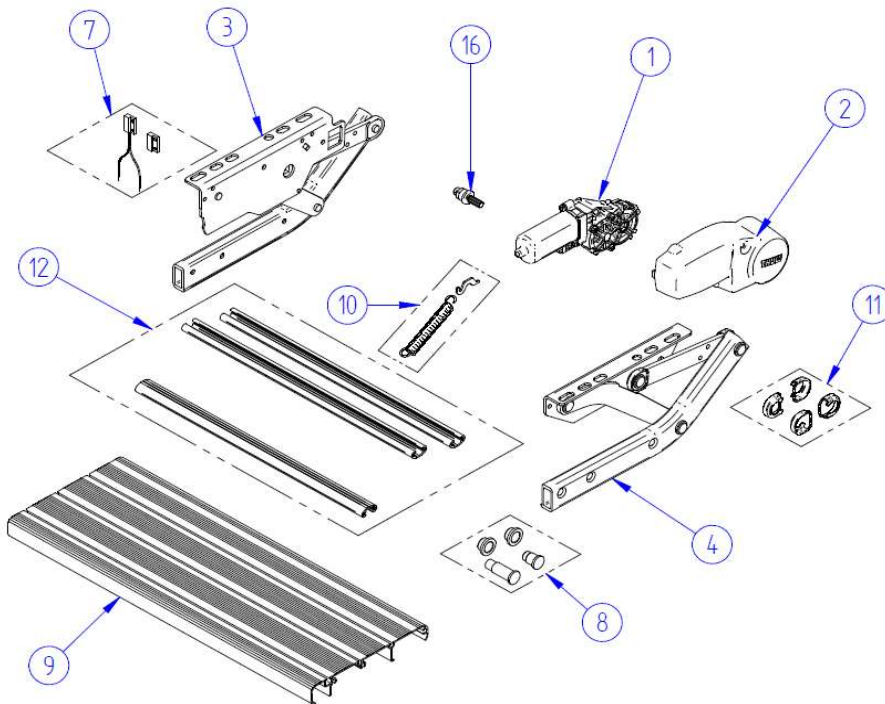

	(*)	420 = Standard step
		390 = Special step : Hobby / Sprinter / Trigano
		310 = Special step : Hymer Exsis

2022 SPARE PARTS LIST
SINGLE STEP V15 12V HYMER

THULE Single step V15 12V Hymer

OSE603-00

	ART.NR.	DESCRIPTION
1	1500602970	12V MOTOR WITH SHAFT THULE STEP V15
2	1500602264	MOTOR COVER THULE STEP V10
3	1500603167	LH SIDE ASSY THULE STEP V15 Hymer
4	1500603168	RH SIDE ASSY THULE STEP V15 Hymer
7	1500602761	DOOR REED SWITCH ELECTRONIC
8	1500602273	REPAIR KIT RIVET THULE STEP V10
9	1500603169	FOOT BOARD SINGLE STEP 600 Hymer
	1500603170	FOOT BOARD SINGLE STEP 700 Hymer
10	1500602274	SPRING ASSY THULE STEP V10 (2PCS)
11	1500602971	SHOCK ABSORBER THULE STEP V15 - 4PCS
12	1500603171	CON.PROFILES THULE STEP 600 Hymer (3PCS)
	1500603172	CON.PROFILES THULE STEP 700 Hymer (3PCS)
16	1500603114	MOTOR SHAFT AND BUSHING V15