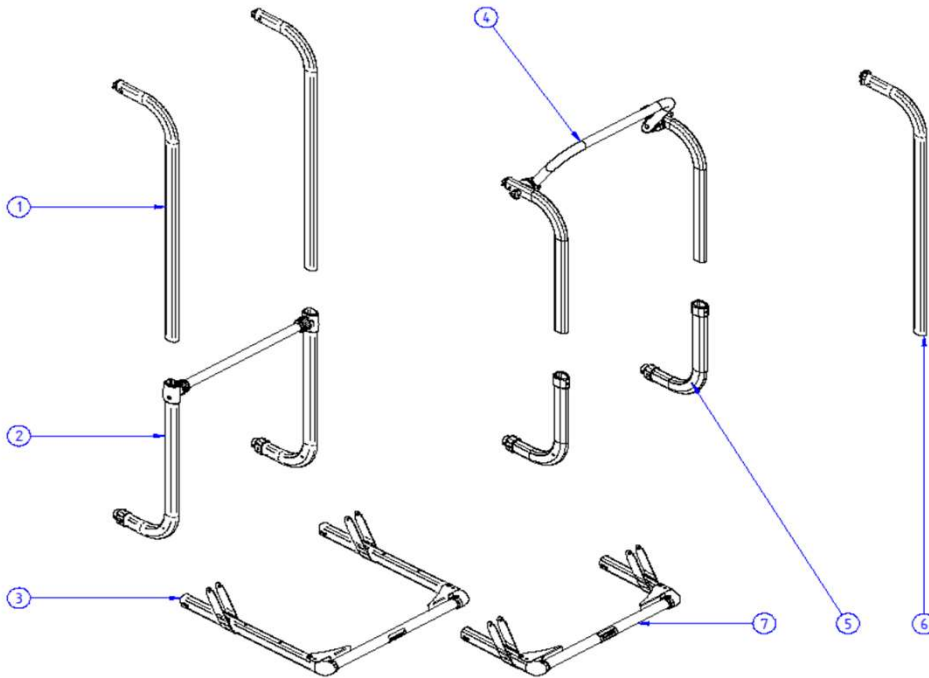

2022 SPARE PARTS LIST

THULE
SWEDEN

Sport G2 & Elite G2 & Elite Van XT - common parts

MH604

17	1500602623	G2 SERRATED PIECE round (2x)
18	1500602624	G2 SPORT T-PIECE (2x)
19	1500602625	G2 CONNECTION PIECE DIA. 34/30 (2x)
20	1500602626	PLATFORM LOCK VERTICAL (2x)
21	1500602627	PLATFORM LOCK (1L+1R)
22	1500602620	SPORT G2 HINGE COVERS BLACK 20° (1L+1R)
	1500602628	SPORT G2 HINGE COVERS BLACK 40° (1L+1R)
23	1500602629	SPORT G2 ENDCAP + WHEEL STRAPS FOR V-RAIL (2x)
24	1500602388	V-RAIL PROFILE
25	1500602400	PLATFORM HOLDER (2x)
26	1500602630	G2 SERRATED PIECES oval (1+1)
27	1500602631	G2 OVAL T-PIECES (1L+1R)
28	1500602632	G2 CONNECTION PIECE OVAL 42/48 (2x)
29	1500602403	WHEEL HOLDER W PUMP BUCKLE (2x)
30	1500602633	PLATFORM LOCK OVAL (1L+1R)
31	1500602634	ELITE G2 HINGE COVERS BLACK (1L+1R)
32	1500602402	G2 ENDCAP RAIL (2x)
33	1500602401	G2 RAIL PROFILE
34	1500602697	PLATFORM CORNER CONNECTION
35	1500603157	SERRATED INSERT 30/34 BLACK 4PCS
36	1500030364	KNOB WITHOUT LOCK FOR BIKE ARM
37	1500603175	BOLT 90MM + KNOB HIGH (2PCS)

2022 SPARE PARTS LIST

Elite G2 LV - Elite G2 SV - Elite G2 HH - Elite G2 One Bike

THULE
SWEDEN

MH605

THULE
SWEDEN

THULE Elite G2 LV / Elite G2 SV / Elite G2 HH / Elite G2 One Bike

MH605-01

	ART.NR.	DESCRIPTION
1	1500602635	ELITE G2 LV ARM (1x)
2	1500602636	ELITE G2 LV BODY + CROSSBAR + T-PIECES
3	1500602637	ELITE G2 PLATFORM WITHOUT RAILS
4	1500602638	ELITE G2 SV ARMS + CROSSBAR
5	1500602639	ELITE G2 SV BODY + CONNECTION PIECE (1x)
6	1500602640	ELITE G2 HH ARM (1x)
7	1500603474	ELITE G2 ONE BIKE PLATFORM WITHOUT RAILS