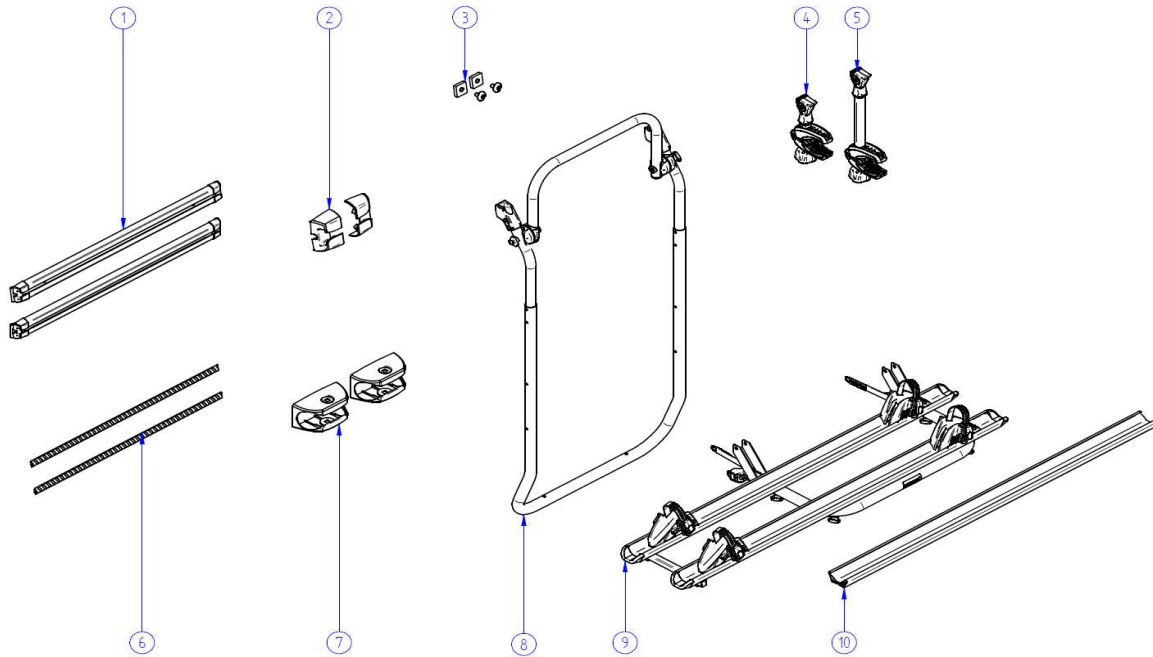

2022 SPARE PARTS LIST

Sport G2 garage - Sport G2 2 doors

THULE
SWEDEN

SP610-00

THULE
SWEDEN

THULE Sport G2 garage / Sport G2 2 doors

SP610-00

	ART.NR.	DESCRIPTION
1	1500602653	SPORT G2 GARAGE WALL FIXATION
2	1500602654	SPORT G2 GARAGE BODY
3	1500602655	SPORT G2 GARAGE PLATFORM WITHOUT RAILS
4	1500602378	SPORT G2 LV ARM (1x)
5	1500602656	SPORT G2 2 DOORS BODY
6	1500602657	SPORT G2 2 DOORS PLATFORM COMPLETE