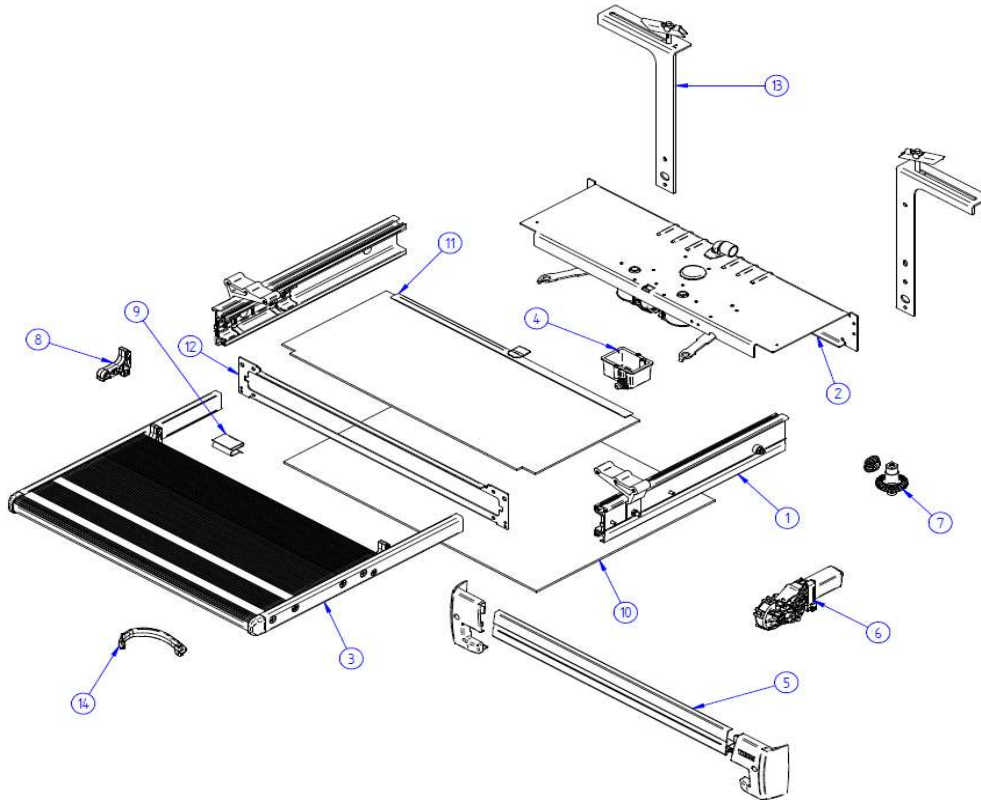

2022 SPARE PARTS LIST

Slide-Out Step V19 12V 550 Crafter 4WD

THULE
SWEDEN

SDC 601

THULE
SWEDEN

THULE Slide Out Crafter 12v550 V19

SDC601-01

	ART.NR.	DESCRIPTION
1	1500603228	FRAME SLIDE-OUT V19 CRAFTER - 550
2	1500603229	MOTOR COMPLETE SO V19 - 550
3	1500603127	FOOTBOARD COMPLETE SO V16 - 550
4	1500603129	ALARMSWITCH SLIDE-OUT V16
5	1500603230	FRONT PROTECTION SLIDE-OUT V19 - 550
6	1500602744	12V MOTOR SLIDE OUT 2012
7	1500602745	REPAIR KIT PINION SLIDE-OUT 2012
8	1500602746	END STOP FOOTBOARD SLIDE OUT 2012
9	1500602752	FIXATION SPRING PROTECTION COVER - 6PCS
10	1500603131	LOWER PROTECTION SLIDE OUT V12 12V550
11	1500603231	UPPER PROTECTION SLIDE OUT V12 12V550 + LIP PROFILE
12	1500603232	FRONT PLATE SLIDE OUT V19 - 550
13	1500603233	MOUNTING BRACKETS + TOGGLE BOLTS FOR CRAFTER 4WD
14	1500603404	SAFETY HOOK FOOTBOARD SO