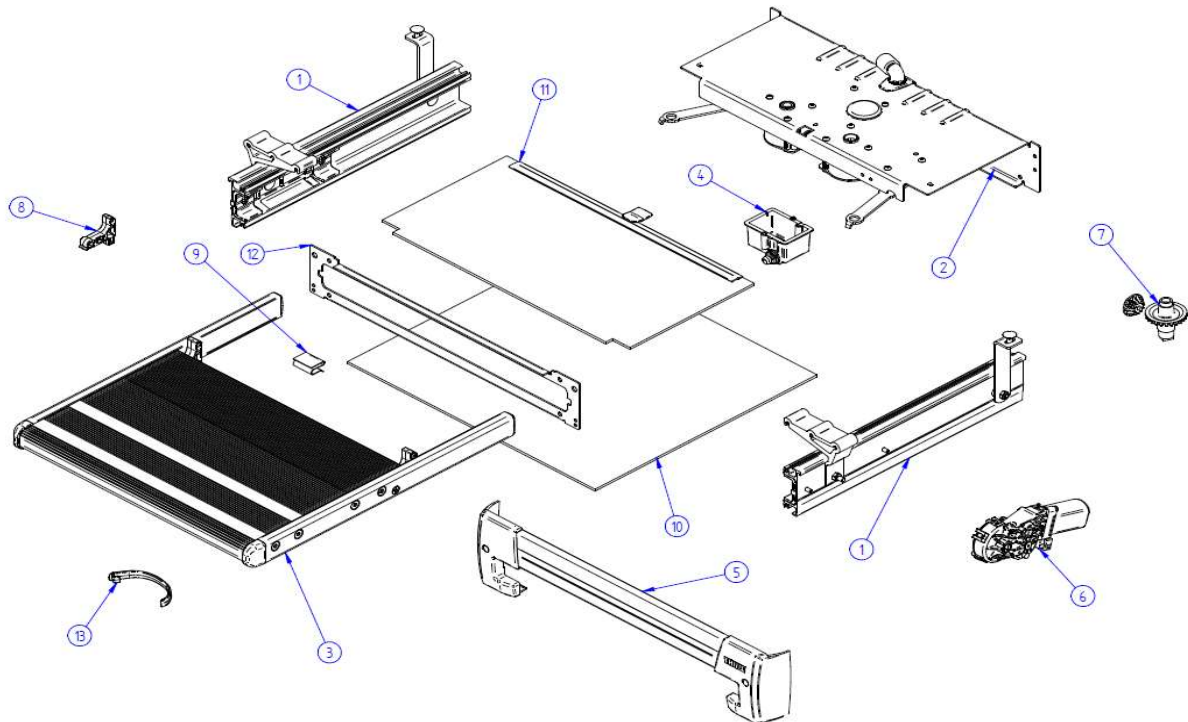

2022 SPARE PARTS LIST

Slide-Out Step V19 12V Ducato|Jumper|Boxer Euro6 d-Temp

THULE
SWEDEN

SDC603

THULE
SWEDEN

THULE Slide Out V19 12V DU/JU/BO

SDC603-01

	ART.NR.	DESCRIPTION
1	1500603244	FRAME SLIDE OUT V19 DUC/JUMP/BOX - 400
	1500603245	FRAME SLIDE OUT V19 DUC/JUMP/BOX - 550
	1500603246	FRAME SLIDE OUT V19 DUC/JUMP/BOX - 700
2	1500603236	MOTOR COMPLETE SO V19 CRAFTER - 400
	1500603229	MOTOR COMPLETE SO V19 CRAFTER - 550
	1500603237	MOTOR COMPLETE SO V19 CRAFTER - 700
3	1500603247	FOOTBOARD COMPLETE SO V19 DUC/JUMP/BOX - 400
	1500603248	FOOTBOARD COMPLETE SO V19 DUC/JUMP/BOX - 550
	1500603249	FOOTBOARD COMPLETE SO V19 DUC/JUMP/BOX - 700
4	1500603129	ALARMSWITCH SLIDE OUT V16
5	1500603238	FRONT PROTECTION SLIDE-OUT V19 - 400
	1500603230	FRONT PROTECTION SLIDE-OUT V19 - 550
	1500603239	FRONT PROTECTION SLIDE-OUT V19 - 700
6	1500602744	12V MOTOR SLIDE OUT 2012
7	1500602745	REPAIR KIT PINION SLIDE-OUT 2012
8	1500602746	END STOP FOOTBOARD SLIDE OUT 2012
9	1500602752	FIXATION SPRING PROTECTION COVER - 6PCS
10	1500603250	LOWER PROTECTION SLIDE-OUT V19 DUC/JUMP/BOX - 400
	1500603251	LOWER PROTECTION SLIDE-OUT V19 DUC/JUMP/BOX - 550
	1500603252	LOWER PROTECTION SLIDE-OUT V19 DUC/JUMP/BOX - 700
11	1500603253	UPPER PROT SLIDE-OUT V19 DUC/JUMP/BOX + LIP PROFILE - 400
	1500603254	UPPER PROT SLIDE-OUT V19 DUC/JUMP/BOX + LIP PROFILE - 550
	1500603255	UPPER PROT SLIDE-OUT V19 DUC/JUMP/BOX + LIP PROFILE - 700
12	1500603242	FRONT PLATE SLIDE OUT V19 - 400
	1500603232	FRONT PLATE SLIDE OUT V19 - 550
	1500603243	FRONT PLATE SLIDE OUT V19 - 700
13	1500603404	SAFETY HOOK FOOTBOARD SO
14	1500603133	REAR FIXATION PROFILE SLIDE OUT 2016 DUCATO