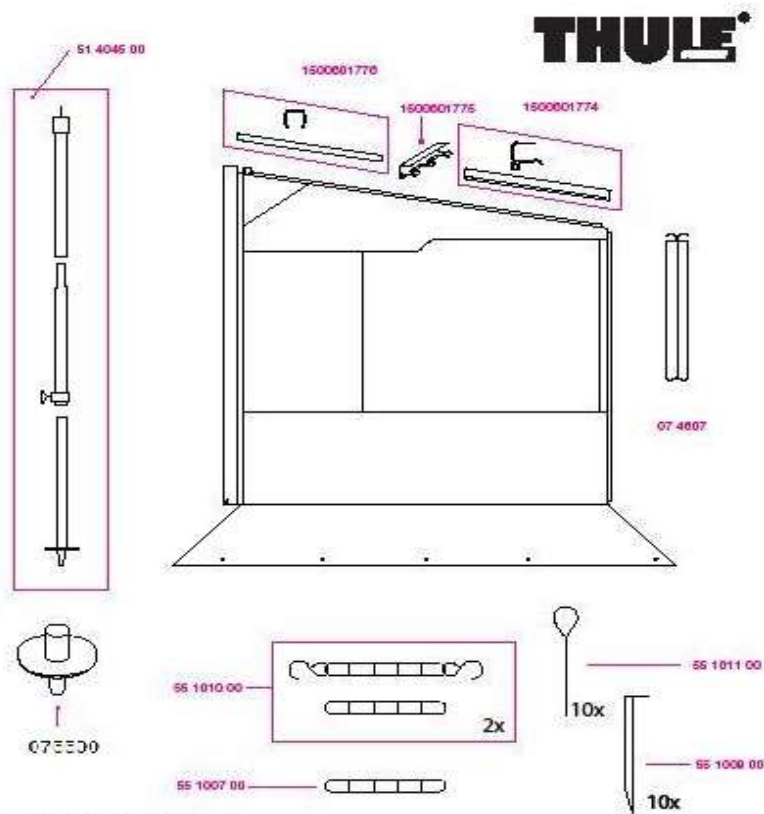

Thule Safari Style

	ART.NR.	DESCRIPTION
1500601774	1500601774	CLAMP PROFILE 850 MM
1500601775	1500601775	CLAMP PROFILE MID 265 MM
1500601776	1500601776	U-PROFILE 900 MM
07 4607	1500602029	CONNECTING PROF.PANEL - 1,00M
07 6600	1500602030	GROUND PIN MAST SAF.ROOM
51 4045 00	1500600116	MAST 2.80M WITH PIN SAFARIROOM
55 1007 00	1500601167	LADDER RUBBERRING 20CM-5PCS SR
55 1009 00	1500601169	TENTPEG HALFROUND-10PCS SR
55 1010 00	1500601170	MULTI POS. ELAST.+S-HOOK 4PCS
55 1011 00	1500601171	GROUNDSHEETPEG - 10 PCS