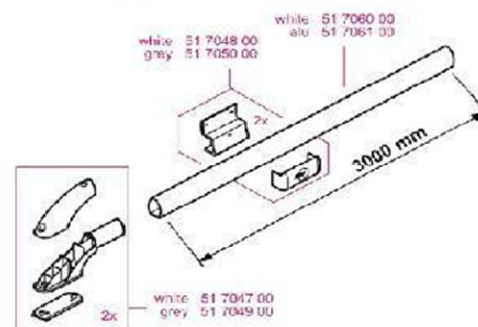

2022 SPARE PARTS LIST LADDER and ROOFRAIL

Ver. 2007

Thule Ladder – Ladder Deluxe

Thule Ladder – Ladder

Thule Ladder – Roof Rack

Thule Ladder – Roof Rack Deluxe

	ART.NR.	DESCRIPTION
	47010	1500601979 FOOT SUPPORT OMNIBIKE DIAM 30
	47011	1500602036 HINGE DOUBLE LADDER
	47012	1500602037 BEDHOOK
	71632	1500602038 TUBE PLUG BLACK Ø30
	71723	1500602039 TUBE CLIP DOUBLE LADDER
	71724	1500602040 COVER PLUG LADDER
	71730	1500602041 OVAL PLUG OMNILADDER DELUXE
	71738	1500602042 OVAL CLIP OMNILADDER DELUXE
	51703700	1500602043 TUBE DIAM 30 L=2,30M
	51704001	1500602044 RUNG LADDER
	51704101	1500600516 BUMPER DOUBLE LADDER
	51704200	1500600517 LH LADDER SUPPORT - 80MM/20
	51704300	1500600518 RH LADDER SUPPORT - 80MM/20
	51704400	1500600519 LADDER SUPPORT - 80MM
	51704601	1500600520 BEND 90°
	51704700	1500600521 ENDCAP ROOF RACK ASSY WHITE
	51704800	1500600522 SUPPORT ROOF RACK ASSY WHITE
	51704900	1500600523 END CAP ROOFRACK ASSY GREY
	51705000	1500600524 SUPPORT ROOF RACK ASSY GREY
	51706000	1500601759 OVAL TUBE L=3.0M WHITE
	51706100	1500601782 OVAL TUBE L=3.0M ANO
	51708000	1500600525 FIXATION KIT LADDER DOUBLE 10S
	51708100	1500600526 FIXATION KIT LADDER SINGLE 6S
	51708200	1500602045 FIXATION KIT LADDER 4 STEPS
	51708400	1500600527 SUPPORT OVAL OMNILADDER DELUXE
	51708500	1500600528 RUNG OMNILADDER
	51708600	1500600529 HINGE OVAL OMNILADDER DELUXE