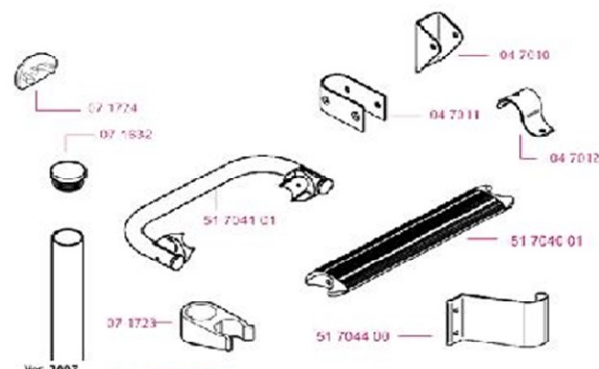

Thule Ladder – Ladder