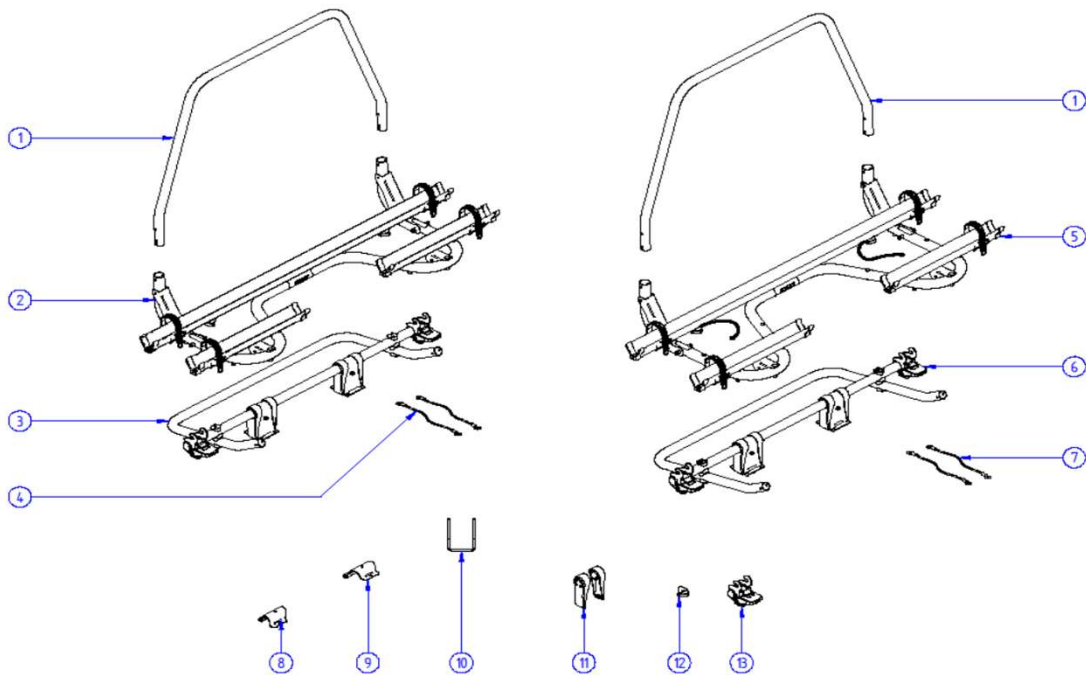

2022 SPARE PARTS LIST

WanderWay 2

	ART.NR.	DESCRIPTION
1	1500052415	Bike Arm Short 122mm w/o Lock
2	1500052973	Bike Arm 482 mm 30 torque knob
3	1500052738	AcuTight knob w/o lock
4	1500054291	Foot Pads Upper
5	1500054296	Upper Foot Complete Left
6	1500054297	Upper Foot Complete Right
7	1500054290	Foot Pads Lower
8	1500054293	Plastic Foil
9	1500054311	Cap Socket Screw
10	1500054295	Lower Bracket
11	1500054301	Tilt Lock
12	1500054294	End Cap
13	1500054300	Wheel Holder Complete Left
14	1500054299	Wheel Holder Complete Right
15	1500054298	Wing Knob w/ Fasteners
16	1500054302	Cover Platform Left
17	1500054303	Cover Platform Right
18	1500054304	Logotype
19	1500054292	Torque Key 6Nm

2022 SPARE PARTS LIST

Caravan Superb - Caravan Superb SV

THULE
SWEDEN

SP624

THULE
SWEDEN

THULE Caravan Superb / Superb SV

SP624-00

ART.NR.	DESCRIPTION
Caravan Superb SV	
1	1500602768 CARAVAN SMART / SUPERB SUPPORT BAR
2	1500602808 CARAVAN SUPERB SV PLATFORM COMPLETE
	1500602987 CARAVAN SUPERB SV 2016 PLATFORM COMPLETE
3	1500602770 CARAVAN SUPERB SV BASE
	1500602988 CARAVAN SUPERB SV 2016 BASE
4	1500603487 CARAVAN SUPERB SV TILT STOP CORD - 450MM (2x)
11	1500602899 CARAVAN SMART/ SUPERB FOOT COVER (2X)
12	1500602960 CARAVAN SMART/SUPERB FIXATION TILT STOP (2x)
13	1500602864 CARAVAN SMART / SUPERB PLATFORM LOCK SET V2
Caravan Superb	
1	1500602768 CARAVAN SMART / SUPERB SUPPORT BAR
5	1500602771 CARAVAN SUPERB PLATFORM COMPLETE
6	1500602772 CARAVAN SUPERB BASE
7	1500603488 CARAVAN SUPERB TILT STOP CORD - 550MM (2x)
11	1500602899 CARAVAN SMART/ SUPERB FOOT COVER (2X)
12	1500602960 CARAVAN SMART/SUPERB FIXATION TILT STOP (2x)
13	1500602864 CARAVAN SMART / SUPERB PLATFORM LOCK SET V2
Common parts for all A-frames	
8	1500602774 FIXATION PLATE D30 RH BLACK
9	1500602773 FIXATION PLATE D30 LH BLACK
10	1500601980 U-BOLT M6 x 135/78/135 (1x)
	308140 U-BOLT M6 x 160/78/160 (4x) (sold per 5 sets)