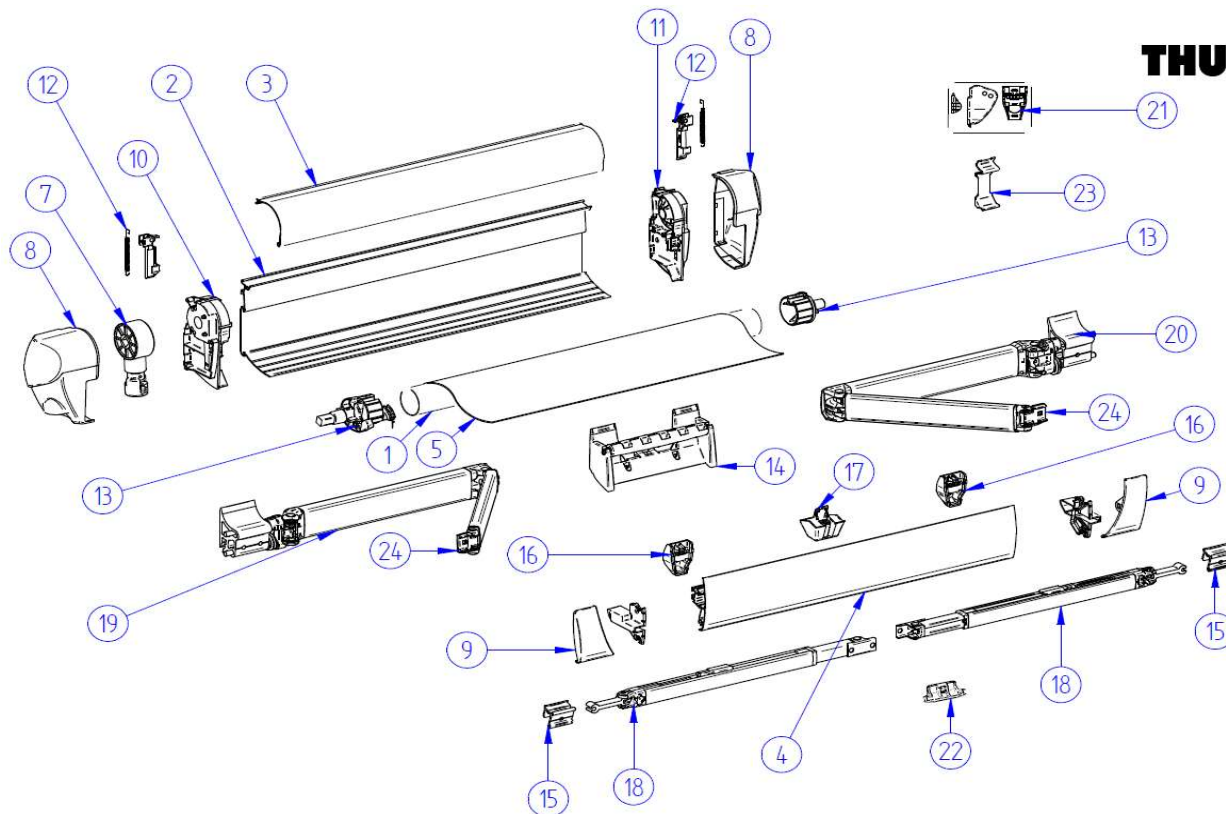

THULE Omnistor 5003

5AF611-01

	ART.NR.	DESCRIPTION	
1	1500601790	ROLLER TUBE 48 5002/5003 -1,9M	
	1500601791	ROLLER TUBE 48 5002/5003 -2,3M	
	1500601792	ROLLER TUBE 48 5002/5003 -2,6M	
	1500601793	ROLLER TUBE 48 5002/5003 -3,0M	
	1500601794	ROLLER TUBE 48 5002/5003 -3,5M	
	1500601795	ROLLER TUBE 52 5003 -4,00M	
	1500601796	ROLLER TUBE 52 5003 -4,50M	
	2	1500601546	MAIN HOUSING 5003 1.90M
1500601547		MAIN HOUSING 5003 2.30M	
1500601548		MAIN HOUSING 5003 2.60M	
1500601549		MAIN HOUSING 5003 3.00M	
1500601550		MAIN HOUSING 5003 3.50M	
1500601551		MAIN HOUSING 5003 4.00M	
1500601552		MAIN HOUSING 5003 4.50M	
1500601567		MAIN HOUSING 5003 ANO 1.90M	
1500601568		MAIN HOUSING 5003 ANO 2.30M	
1500601569		MAIN HOUSING 5003 ANO 2.60M	
1500601570		MAIN HOUSING 5003 ANO 3.00M	
1500601571		MAIN HOUSING 5003 ANO 3.50M	
1500601572		MAIN HOUSING 5003 ANO 4.00M	
1500601573		MAIN HOUSING 5003 ANO 4.50M	
1500602683		MAIN HOUSING 5003 ANTHR. 2.60M	
1500602684	MAIN HOUSING 5003 ANTHR. 3.00M		
1500602685	MAIN HOUSING 5003 ANTHR. 3.50M		
1500602686	MAIN HOUSING 5003 ANTHR. 4.00M		
3	1500601553	ROOF HOUSING 5003 1.90M	
	1500601554	ROOF HOUSING 5003 2.30M	
	1500601555	ROOF HOUSING 5003 2.60M	
	1500601556	ROOF HOUSING 5003 3.00M