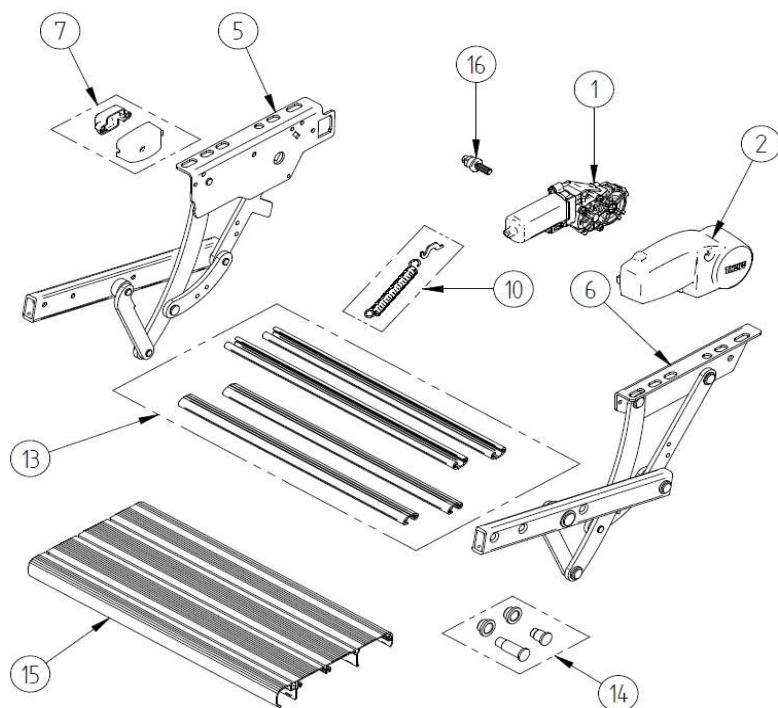

THULE Single step V15 12V & Manual

THULE Single step V15 12V460 Short

OSE602-02