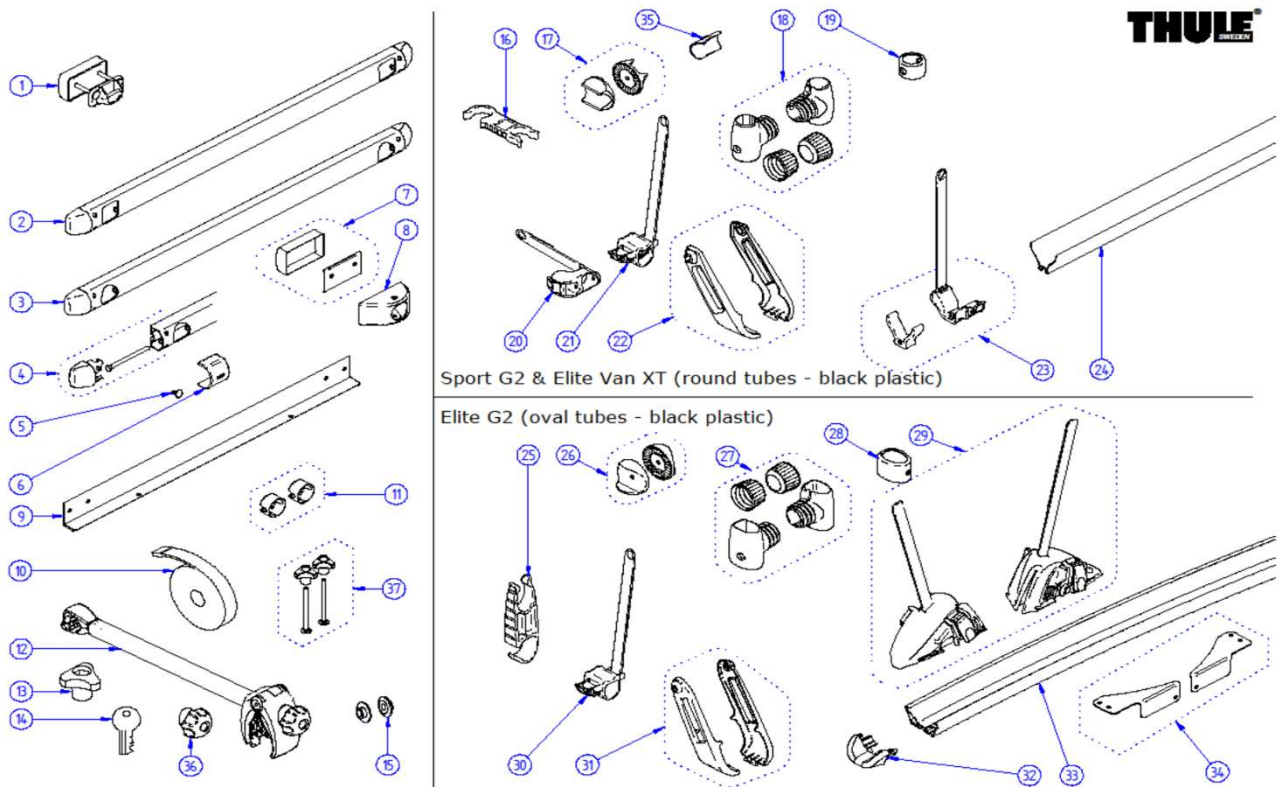

2022 SPARE PARTS LIST

Sport G2 & Elite G2 & Elite Van XT - common parts

THULE
SWEDEN

MH604

THULE Sport G2; Elite G2 & Elite Van XT - common parts

MH604-07

	ART.NR.	DESCRIPTION
1	1500602383	G2 UPPER FIXATION KIT (2x)
2	309828	G2 TOP MOUNTING RAIL
3	306946	BOTTOM MOUNTING RAIL
	308954	BOTTOM MOUNTING RAIL BLIND
4	1500600549	SPORT/ELITE CAP MOUNTING PROFILE + BOLT (2x)
5	1500602750	MOUNTING RAIL SCREW NAIL (x100)
	1500603478	MOUNTING RAIL SCREW NAIL (X8)
6	307328	COVER MOUNTING RAIL (2pcs)
7	1500602360	LOWER FIXATION KIT INSIDE (2x)
8	1500602384	FOOT + FOOT COVER (2x)
9	1500601518	ANGLE SUPPORT RAIL DUCATO
10	1500602387	SAFETY STRAP 2,00M BLACK
11	1500602751	ANTI RATTLING BOTTOM MOUNTING RAIL (2x)
12	302520	G3 BIKE ARM #1 ACUTIGHT WITH LOCK - ANO (12cm)
	302521	G3 BIKE ARM #2 ACUTIGHT WITH LOCK - ANO (26cm)
	302522	G3 BIKE ARM #2,5 ACUTIGHT WITH LOCK - ANO (30cm)
	302523	G3 BIKE ARM #3 ACUTIGHT WITH LOCK - ANO (41cm)
	302524	G3 BIKE ARM #4 ACUTIGHT WITH LOCK - ANO (DOUBLE CLAMP)
	302525	G3 BIKE ARM #1 ACUTIGHT WITH LOCK - BLACK (12cm)
	302526	G3 BIKE ARM #2 ACUTIGHT WITH LOCK - BLACK (26cm)
	302527	G3 BIKE ARM #2,5 ACUTIGHT WITH LOCK - BLACK (30cm)
	302528	G3 BIKE ARM #3 ACUTIGHT WITH LOCK - BLACK (41cm)
	302529	G3 BIKE ARM #4 ACUTIGHT WITH LOCK - BLACK (DOUBLE CLAMP)
13	1500603527	KNOB WITH NUT BLACK - 2PC
14	1500002XXX	SPARE KEY FOR BIKE ARM LOCK (XXX = KEY NR.)
	450400	THULE ONE KEY SYSTEM - 4PCS
15	1500602898	GLIDING BEARINGS FOR HINGES (100 PCS)
16	1500602385	G2 PLATFORM HOLDER 30/34
	1500602622	G2 PLATFORM HOLDER 34/34