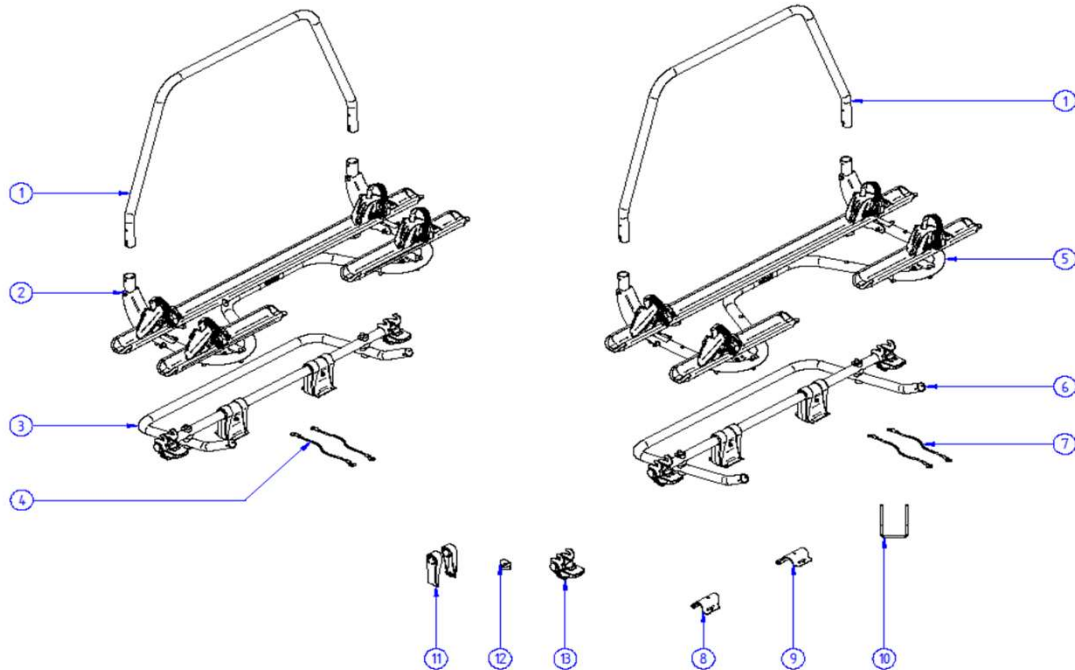

2022 SPARE PARTS LIST

Caravan Superb XT Black - Caravan Superb XT Black SV

THULE
SWEDEN

SP623

THULE
SWEDEN

THULE caravan Superb XT / Superb SV XT

SP623-01

ART.NR.	DESCRIPTION
Caravan Superb XT SV	
1	1500603223 CARAVAN SUPERB XT SUPPORT BAR BLACK
2	1500603224 CARAVAN SUPERB XT SV PLATFORM COMPLETE BLACK
3	1500603225 CARAVAN SUPERB XT SV BASE BLACK
4	1500603487 CARAVAN SUPERB SV TILT STOP CORD - 450MM (2x)
11	1500602899 CARAVAN SUPERB XT FOOT COVER (2x)
12	1500602960 CARAVAN SUPERB XT FIXATION TILT STOP (2x)
13	1500602864 CARAVAN SUPERB XT PLATFORM LOCK SET V2 (2x)
Caravan Superb XT	
1	1500603223 CARAVAN SUPERB XT SUPPORT BAR BLACK
5	1500603226 CARAVAN SUPERB XT PLATFORM COMPLETE BLACK
6	1500603227 CARAVAN SUPERB XT BASE BLACK
7	1500603488 CARAVAN SUPERB TILT STOP CORD - 550MM (2x)
11	1500602899 CARAVAN SUPERB XT FOOT COVER (2x)
12	1500602960 CARAVAN SUPERB XT FIXATION TILT STOP (2x)
13	1500602864 CARAVAN SUPERB XT PLATFORM LOCK SET V2 (2x)
Common parts for all A-frames	
8	1500602774 FIXATION PLATE D30 RH BLACK
9	1500602773 FIXATION PLATE D30 LH BLACK
10	1500601980 U-BOLT M6 x 135/78/135 (1x)
	308140 U-BOLT M6 x 160/78/160 (4x) (sold per 5 sets)