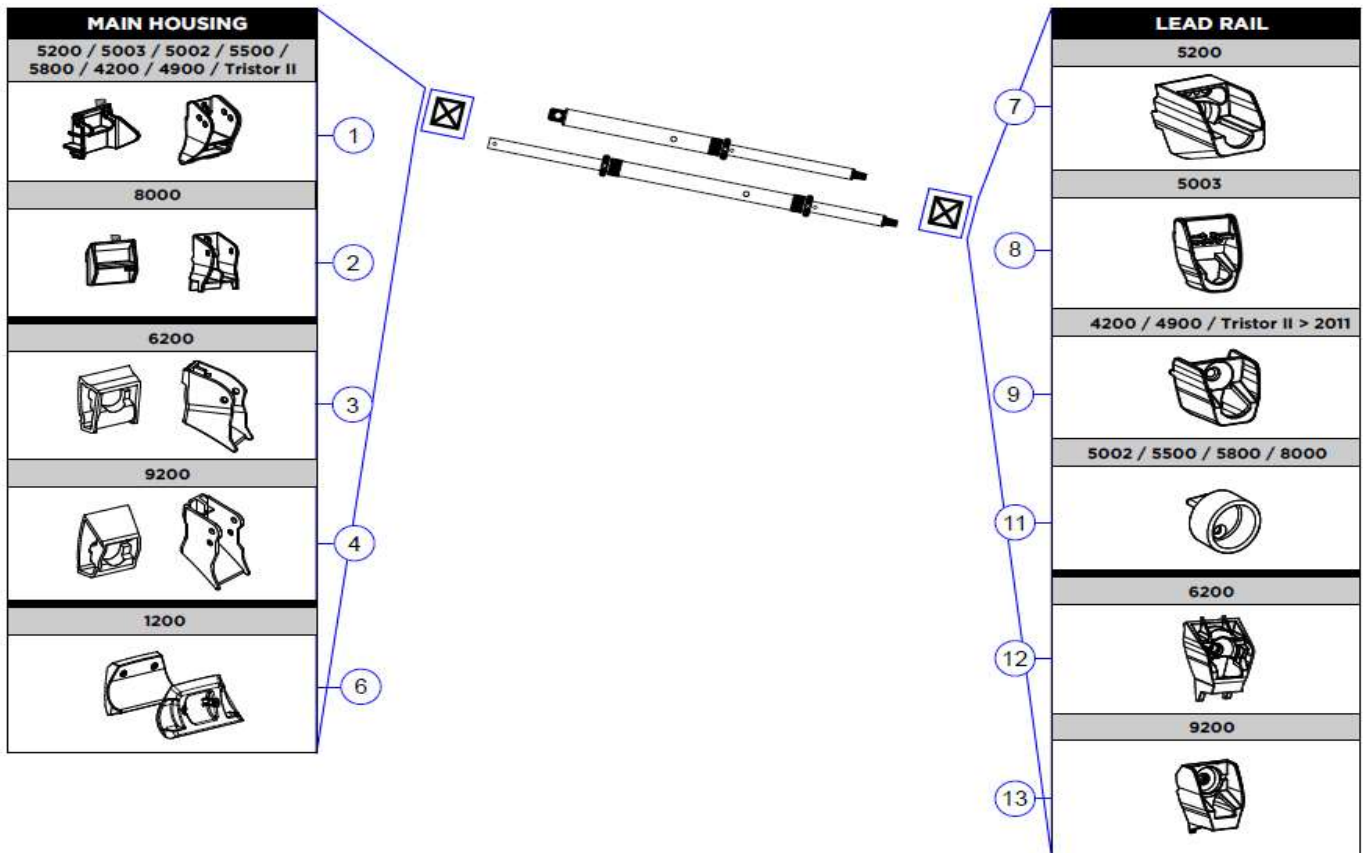

THULE Tension Rafter G2

TR602-01

	ART.NR.	DESCRIPTION
1	1500601682	POSIT. PIECE + TR HOLDER 5003 - 1+1PC
2	1500601188	POSIT. BLOCK + TENS. RAFTER HOUSING 8000 1+1PC
3	1500603112	POSIT. BLOCK + TENS. RAFTER HOUSING 6200 1+1PC
4	1500603113	POSIT. BLOCK + TENS. RAFTER HOUSING 9200 1+1PC
6	1500602936	TENSION ARM GUARD TO1200 - 2PCS
7	1500603076	INSERT LEAD RAIL 5200 - 2PCS
8	1500601606	INSERT LEAD RAIL 5003 - 2PCS
9	1500602156	INSERT LR 4200/4900
11	1500603101	CON.TEN.RAFTER - L.RAIL 5002/8000 - 2PCS
12	1500602616	INSERT LEAD RAIL 6200 - 2PCS
13	1500602447	INSERT LEAD RAIL 9200 - 2PCS