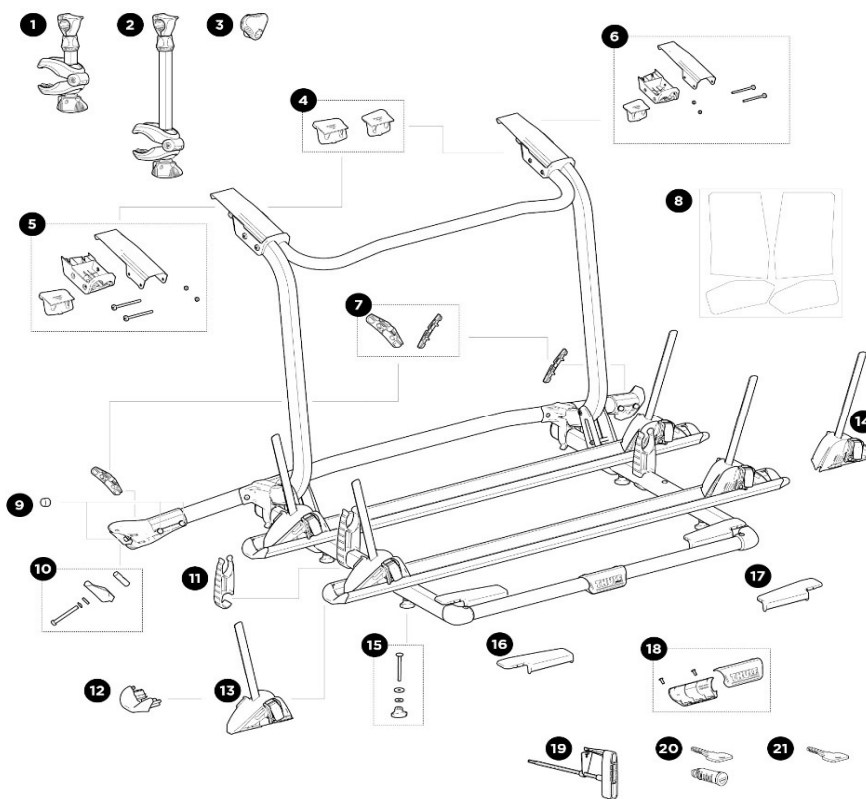

2022 SPARE PARTS LIST

WanderWay 2

	ART.NR.	DESCRIPTION
1	1500052415	Bike Arm Short 122mm w/o Lock
2	1500052973	Bike Arm 482 mm 30 torque knob
3	1500052738	AcuTight knob w/o lock
4	1500054291	Foot Pads Upper
5	1500054296	Upper Foot Complete Left
6	1500054297	Upper Foot Complete Right
7	1500054290	Foot Pads Lower
8	1500054293	Plastic Foil
9	1500054311	Cap Socket Screw
10	1500054295	Lower Bracket
11	1500054301	Tilt Lock
12	1500054294	End Cap
13	1500054300	Wheel Holder Complete Left
14	1500054299	Wheel Holder Complete Right
15	1500054298	Wing Knob w/ Fasteners
16	1500054302	Cover Platform Left
17	1500054303	Cover Platform Right
18	1500054304	Logotype
19	1500054292	Torque Key 6Nm