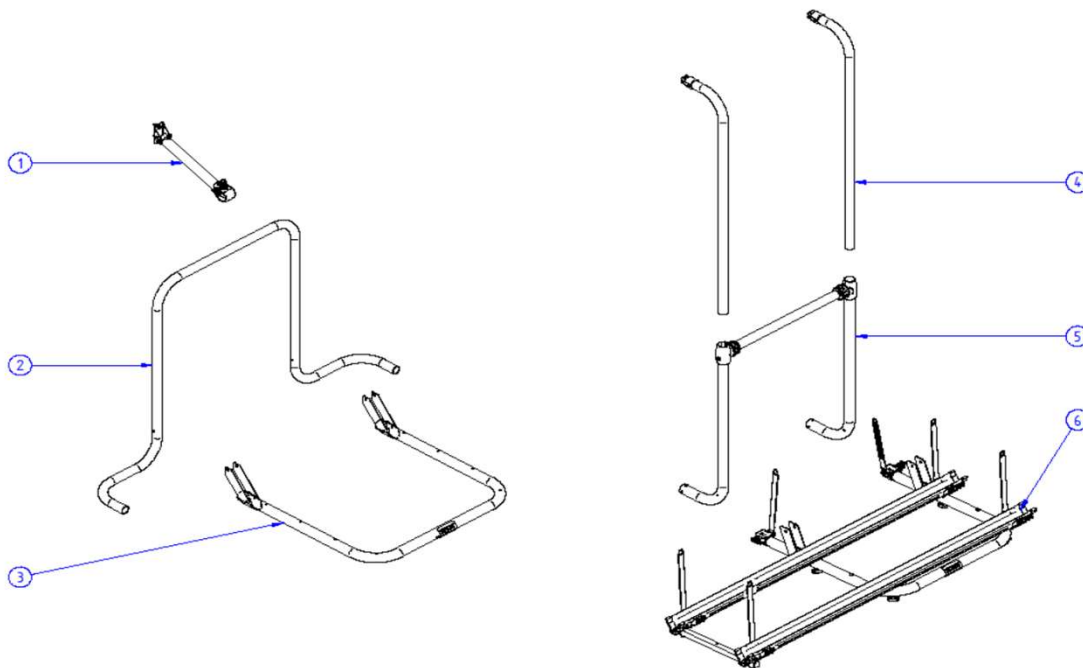

2022 SPARE PARTS LIST

Sport G2 garage - Sport G2 2 doors

THULE
SWEDEN

SP610-00

THULE
SWEDEN

THULE Sport G2 garage / Sport G2 2 doors

SP610-00

	ART.NR.	DESCRIPTION
1	1500602653	SPORT G2 GARAGE WALL FIXATION
2	1500602654	SPORT G2 GARAGE BODY
3	1500602655	SPORT G2 GARAGE PLATFORM WITHOUT RAILS
4	1500602378	SPORT G2 LV ARM (1x)
5	1500602656	SPORT G2 2 DOORS BODY
6	1500602657	SPORT G2 2 DOORS PLATFORM COMPLETE