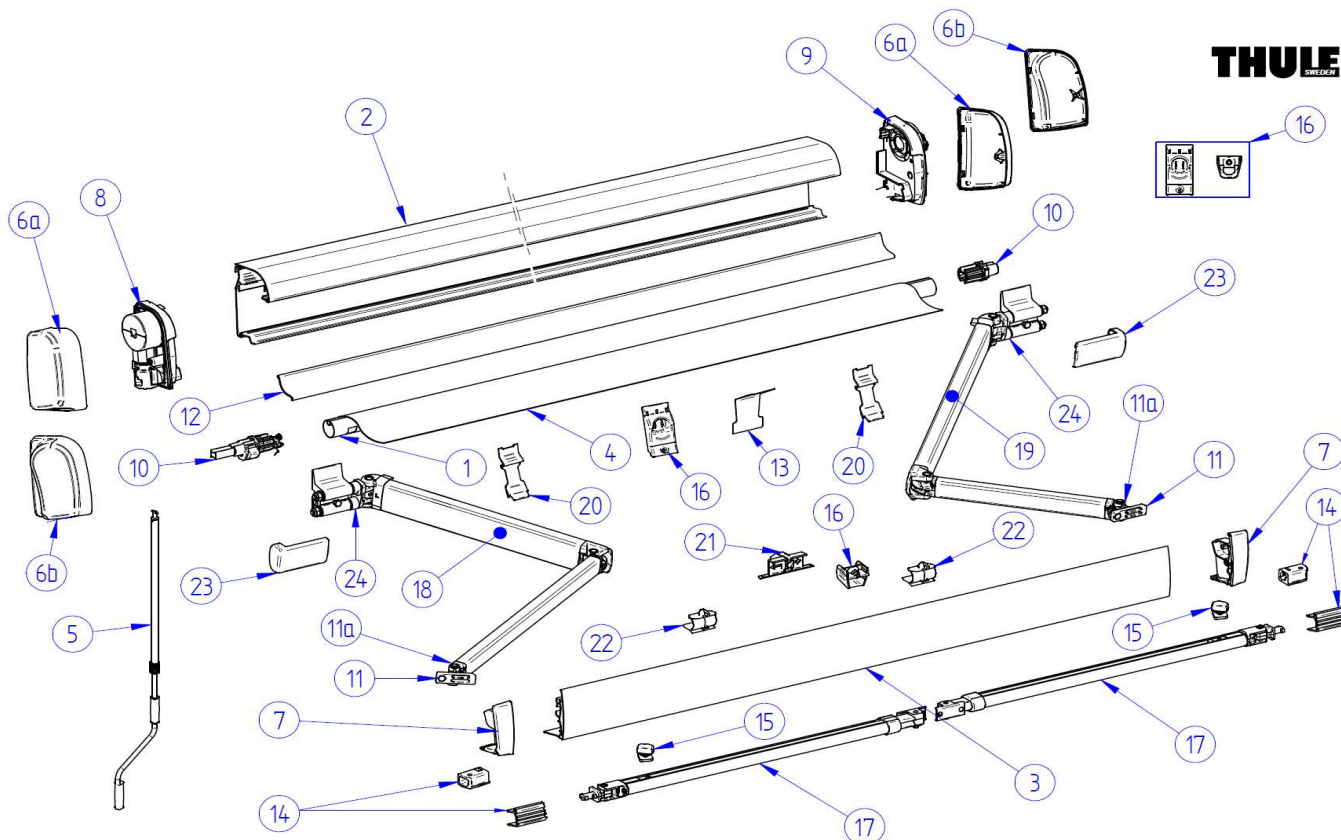

THULE 4200

4AZ604-00

	ART.NR.	DESCRIPTION
1	1500602658	ROLLER TUBE D=30X0.8MM / 4200-2,60M
	1500602186	ROLLER TUBE D=30X0.8MM / 4200-3.00M
	1500602187	ROLLER TUBE D=30X0.8MM / 4200-3.50M
	1500602188	ROLLER TUBE D=30X0.8MM / 4200-4.00M
	1500602189	ROLLER TUBE D=30X0.8MM / 4200-4.50M
2	1500603580	MAINHOUSING 4200 2M60 WHI
	1500603581	MAINHOUSING 4200 3M00 WHI
	1500603582	MAINHOUSING 4200 3M50 WHI
	1500603583	MAINHOUSING 4200 4M00 WHI
	1500603584	MAINHOUSING 4200 4M50 WHI
	1500603585	MAINHOUSING 4200 2M60 ANO
	1500603586	MAINHOUSING 4200 3M00 ANO
	1500603587	MAINHOUSING 4200 3M50 ANO
	1500603588	MAINHOUSING 4200 4M00 ANO
	1500603589	MAINHOUSING 4200 4M50 ANO
	1500603590	MAINHOUSING 4200 2M60 ANT
	1500603591	MAINHOUSING 4200 3M00 ANT
	1500603592	MAINHOUSING 4200 3M50 ANT
1500603593	MAINHOUSING 4200 4M00 ANT	
1500603594	MAINHOUSING 4200 4M50 ANT	
3	1500602661	LEADRAIL 4200/4900 2M60 WHI
	1500602194	LEADRAIL 4200/4900 3M00 WHI
	1500602195	LEADRAIL 4200/4900 3M50 WHI
	1500602196	LEADRAIL 4200/4900 4M00 WHI
	1500602197	LEADRAIL 4200/4900 4M50 WHI
	1500602662	LEADRAIL 4200/4900 2M60 ANO
	1500602248	LEADRAIL 4200/4900 3M00 ANO
	1500602249	LEADRAIL 4200/4900 3M50 ANO
	1500602250	LEADRAIL 4200/4900 4M00 ANO