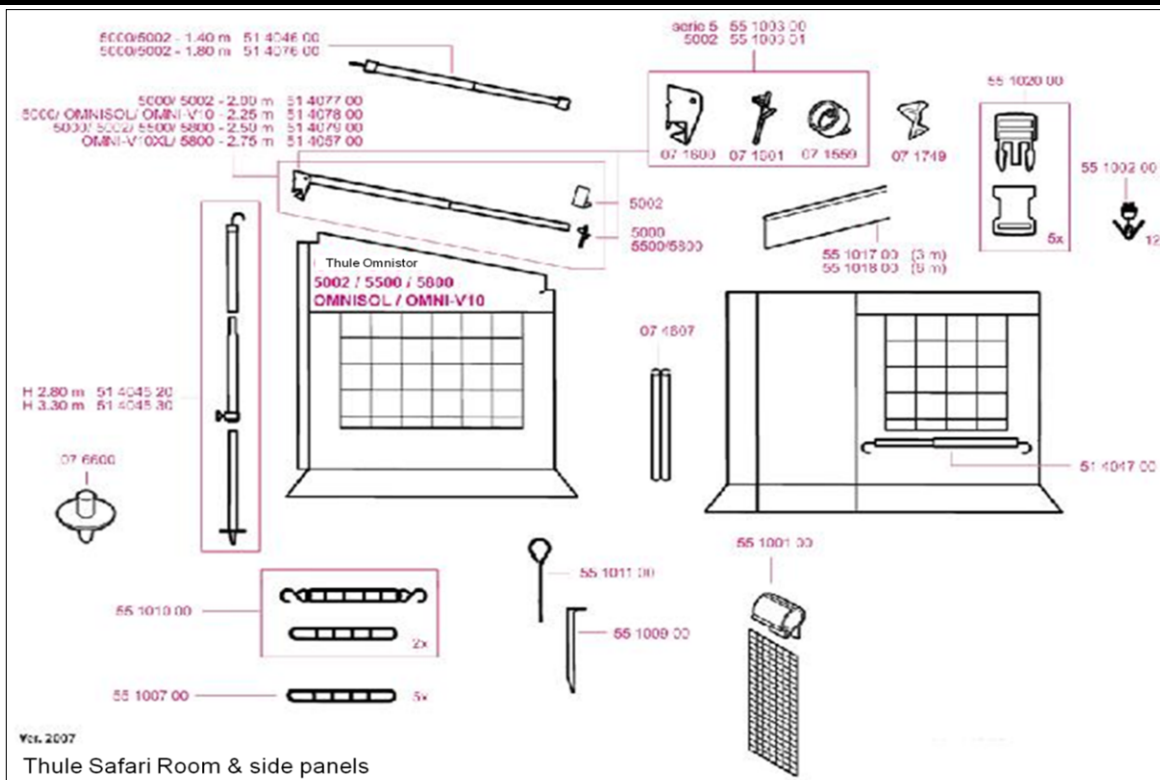

2022 SPARE PARTS LIST
SAFARI ROOM & RBS