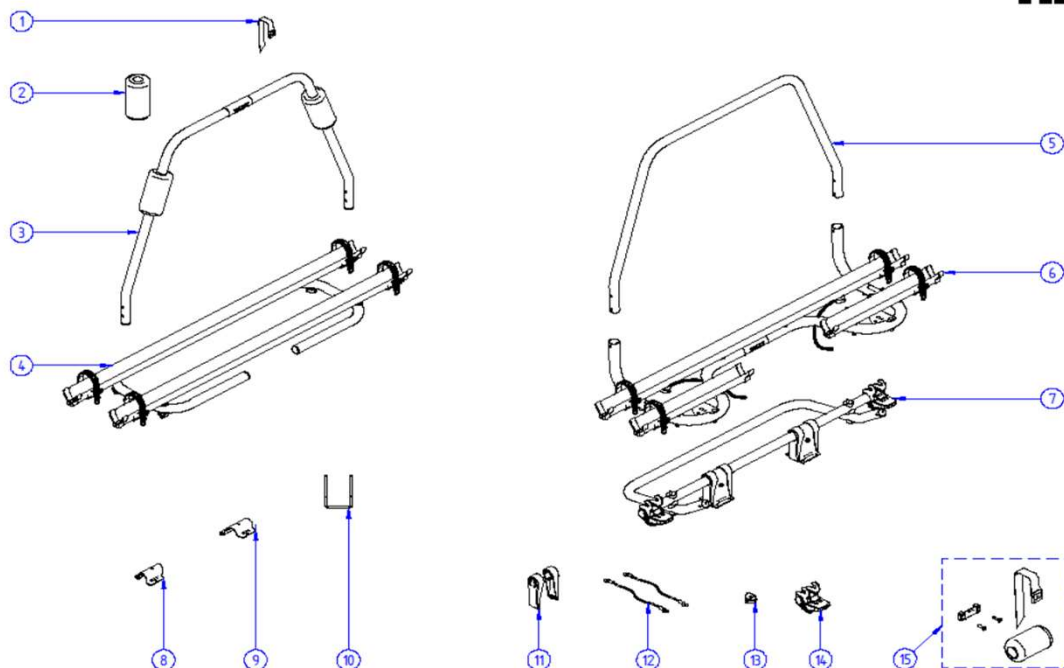

2022 SPARE PARTS LIST

Caravan Light - Caravan Smart - Caravan Smart Eriba Touring

THULE
SWEDEN

SP612

THULE
SWEDEN

THULE Caravan Light / Smart

SP612-05

ART.NR.	DESCRIPTION
Caravan Light	
1	306566 BRAKE STRAPS
2	1500602748 FOAM PADS 30x75x150mm (2 PCS)
3	1500602766 CARAVAN LIGHT SUPPORT BAR
4	1500602767 CARAVAN LIGHT PLATFORM COMPLETE
Caravan Smart	
5	1500602768 CARAVAN SMART / SUPERB SUPPORT BAR
6	1500602769 CARAVAN SMART PLATFORM COMPLETE
7	1500602770 CARAVAN SMART BASE
11	1500602899 CARAVAN SMART/ SUPERB FOOT COVER (2X)
12	1500603486 CARAVAN SMART TILT STOP CORD - 350MM (2x)
13	1500602960 CARAVAN SMART/SUPERB FIXATION TILT STOP (2x)
14	1500602864 CARAVAN SMART / SUPERB PLATFORM LOCK SET V2
Caravan Smart Eriba Touring	
5	1500603221 CARAVAN SMART ERIBA TOURING SUPPORT BAR
6	1500602769 CARAVAN SMART PLATFORM COMPLETE
7	1500602770 CARAVAN SMART BASE
11	1500602899 CARAVAN SMART/ SUPERB FOOT COVER (2X)
12	1500603486 CARAVAN SMART TILT STOP CORD - 350MM (2x)
13	1500602960 CARAVAN SMART/SUPERB FIXATION TILT STOP (2x)
14	1500602864 CARAVAN SMART / SUPERB PLATFORM LOCK SET V2
15	1500603222 BRACKET + STRAP + FOAM PAD
Common parts for all A-frames	
8	1500602774 FIXATION PLATE D30 RH, BLACK
9	1500602773 FIXATION PLATE D30 LH, BLACK
10	1500601980 U-BOLT M6 x 135/78/135 (1pcs)
	308140 U-BOLTS XL M6 x 160/78/160 (4pcs) (sold per 5 sets)