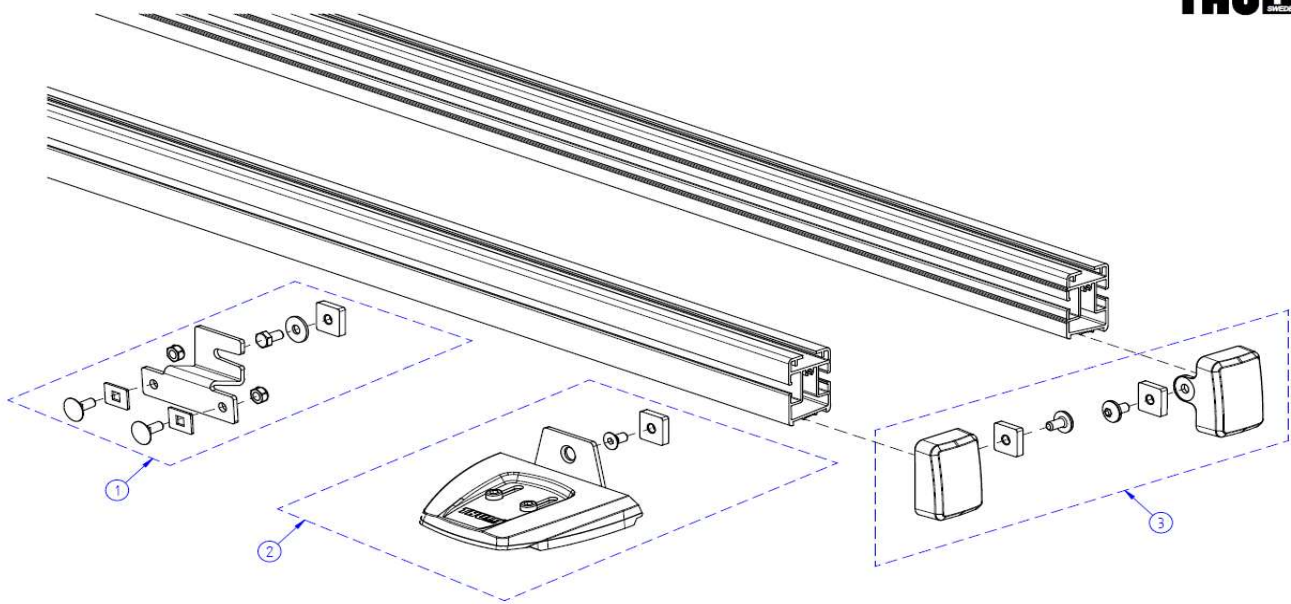

THULE SmartClamp System

ADR608-00

	ART.NR.	DESCRIPTION
1	1500603183	BASE RAIL CONNECTOR (1 PCS)
2	1500603184	SMART CLAMP DUCATO H2 (1 PCS)
3	1500603185	BASE RAIL COVERS - LEFT/RIGHT