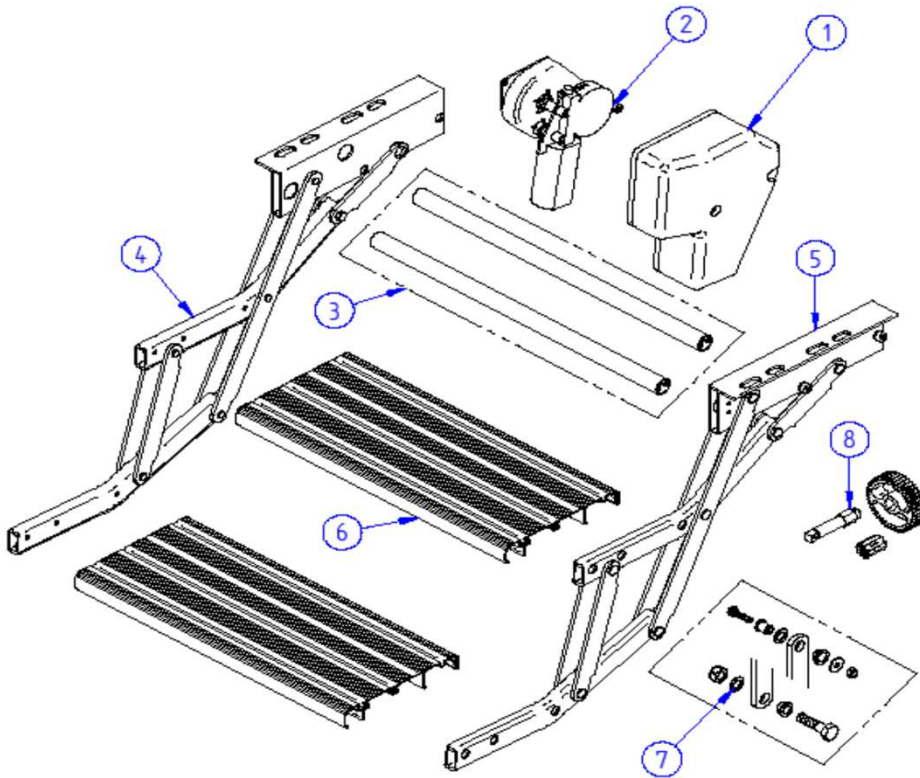

2022 SPARE PARTS LIST

DOUBLE STEP 12V380 - 12V440 - 12V500 - 12V550

THULE
SWEDEN

V01 – DDS 605

THULE

THULE Double step 12V ALU

DDS605-00

	ART.NR.	DESCRIPTION
1	1500600410	MOTOR CAP DOUBLE STEP (2PCS)
2	1500600416	12V MOTOR ASSY DOUBLE STEP
3	1500601928	FRAME CON. TUBE D12V380 – 2PC
	1500600417	FRAME CON. TUBE D12V440 – 2PC
	1500601432	FRAME CON. TUBE D12V500 – 2PC
	1500602280	FRAME CON. TUBE D12V550 – 2PC
4	1500600418	LH SCISSOR ASSY DOUBLE STEP
	1500603173	LH SCISSOR ASSY DOUBLE STEP 12V550 HYMER
5	1500600419	RH SCISSOR ASSY DOUBLE STEP
	1500603174	RH SCISSOR ASSY DOUBLE STEP 12V550 HYMER
6	308249	FOOT BOARD DOUBLE STEP12V380 – 2PC
	308250	FOOT BOARD DOUBLE STEP12V440 – 2PC
	308252	FOOT BOARD DOUBLE STEP12V500 – 2PC
	1500602281	FOOT BOARD DOUBLE STEP12V550 – 2PC
7	1500601154	REPAIR KIT RIVET DOUBLE STEP
8	1500602282	REPAIR KIT PINION DOUBLE STEP