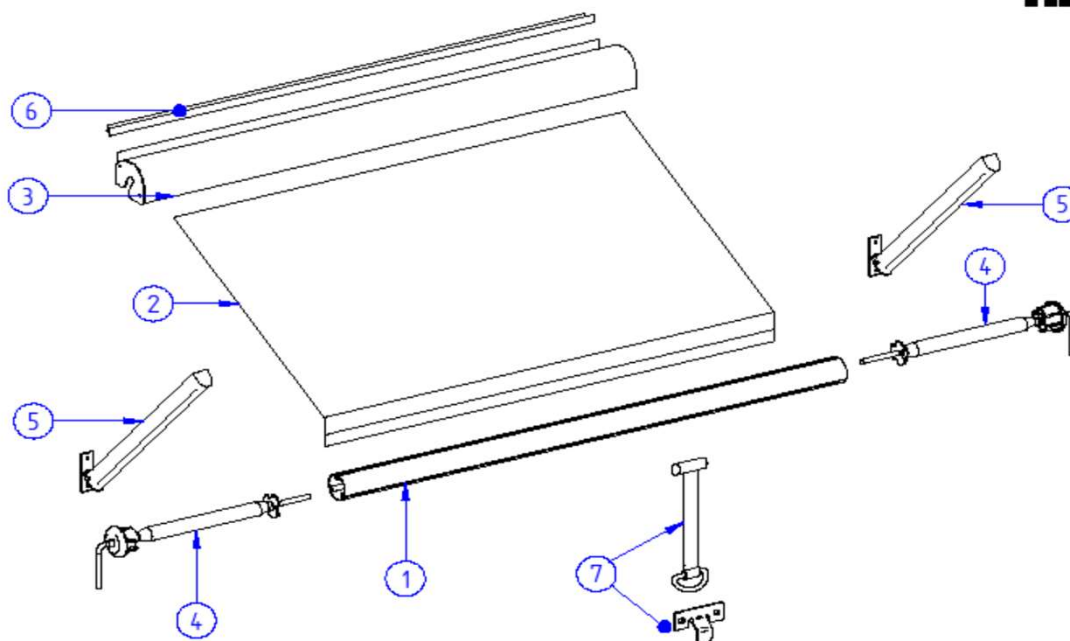

THULE Omnistor W150

WA 606

	ART.NR.	DESCRIPTION
1	1500601804	ROLLER TUBE W150 - 1,00M
	1500601805	ROLLER TUBE W150 - 1,20M
	1500601806	ROLLER TUBE W150 - 1,40M
	1500601454	ROLLER TUBE WA 1.85M
	1500601807	ROLLER TUBE W150 - 2,85M
2		FABRIC W150
3	1500600041	HOUSING & RAIL PROF. W150 1.00M
	1500601455	HOUSING & RAIL PROF. W150 1.20M
	1500601822	HOUSING & RAIL PROF. W150 1.40M
	1500601456	HOUSING & RAIL PROF. W150 1,85M
	1500601823	HOUSING & RAIL PROF. W150 2,85M
4	1500601190	LH + RH TORSION ASSY W150
5	1500601191	LH & RH SUPPORT ARM W150
6	1500601824	ADAPTER W150 (2PCS)
7	1500601192	STRAP & STRAP HANGER W150