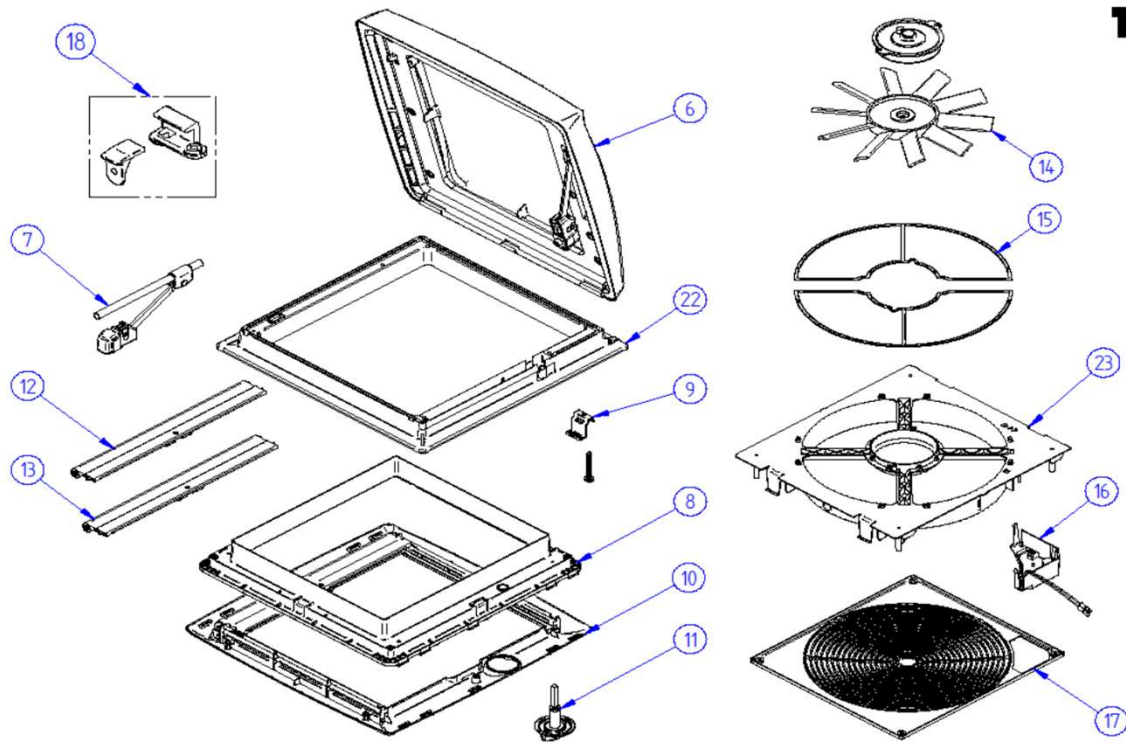

2022 SPARE PARTS LIST
DOUBLE STEP with SKIRT 2015

THULE
SWEDEN

SMB 601

THULE

THULE Double step 12V500 Arto & 12V650 Flair

SMB601-03

	ART.NR.	DESCRIPTION
1	1500602886	12V MOTOR ASSY DOUBLE STEP SKIRT 2015
2	1500602887	MOTOR CAP DOUBLE STEP SKIRT 2015
3	1500602888	LH SCISSOR ASSY DOUBLE STEP SKIRT 2015
4	1500602889	RH SCISSOR ASSY DOUBLE STEP SKIRT 2015
5	1500602890	DRIVING ROD D12V500 SKIRT 2015
	1500602891	DRIVING ROD D12V650 SKIRT 2015
6	1500602892	FRAME CON. TUBE D12V500 SKIRT 2015 - 2PC
	1500602893	FRAME CON. TUBE D12V650 SKIRT 2015 - 2PC
7	1500602894	FOOT BOARD DOUBLE STEP12V500 SKIRT 2015 - 2PC
	1500602895	FOOT BOARD DOUBLE STEP12V650 SKIRT 2015 - 2PC
10	1500602718	REPAIR KIT PINION DOUBLE STEP SKIRT
11	1500603102	REPAIR FIXATION KIT SKIRT CLOSING
12	1500603117	SKIRT FIXATION - 2PC