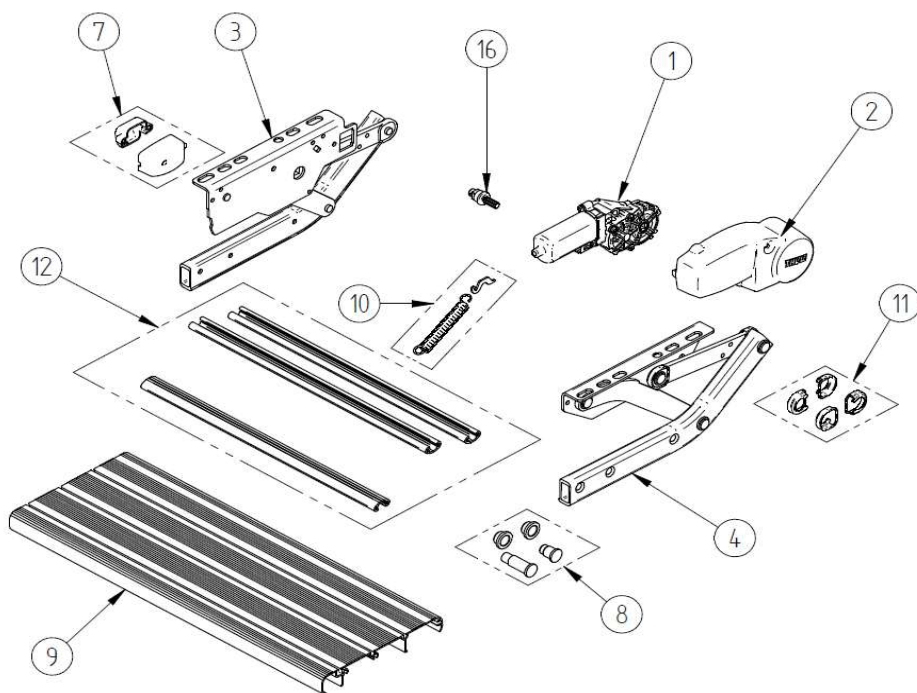

OSE600-02

THULE Single step V15 12V460 Short

OSE602-02