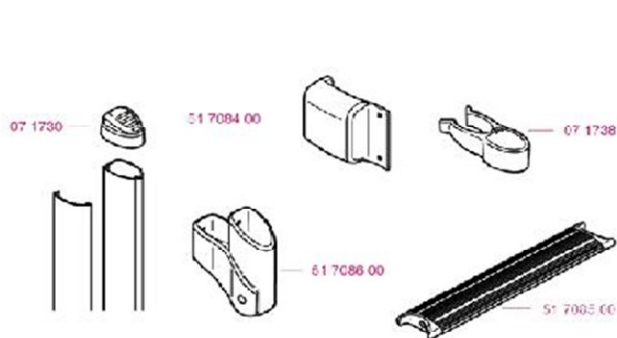

2022 SPARE PARTS LIST LADDER and ROOFRAIL

Ver. 2007

Thule Ladder – Ladder Deluxe