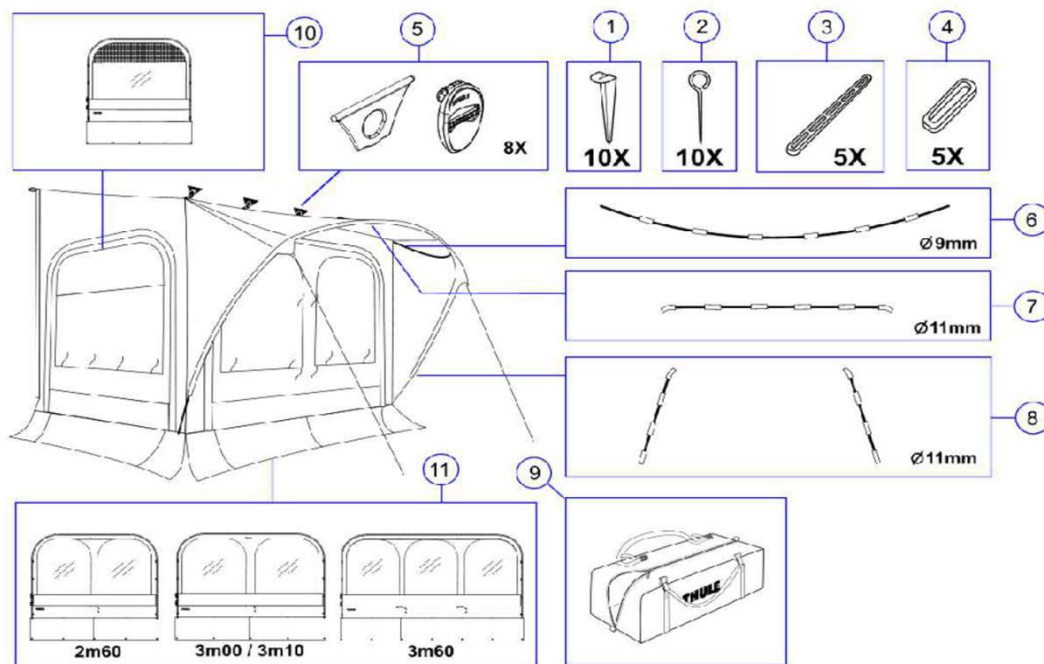

SRS600 / SRS601 / SRS602

	ART.NR.	DESCRIPTION
1	1500601178	BUCKLE 16MM WHITE - 5 PCS
2	1500600119	WINDOW TUBE ASSY
3	1500601169	TENT PEG HALF ROUND - 10PCS
4	1500601171	GROUNDSHEET PEG - 10PCS
5	1500601167	MULTI POSITION RUBBER 20CM - 5PCS
6	1500602154	ELASTIC BAND 8CM - 5PCS
7	1500601182	NUT KNOB M6 GREY SAFARI RESIDENCE - 3PCS
8	1500601181	COVER CLAMP PROFILE 2L+2R
9	1500602155	END PIECE TENSION RAFTER CLAMP
10	1500601161	CURTAIN HOLDER - 12PCS
11	1500602029	CONNECTING PROFILE GREY - 1,00M (RESI G1/G2 & PANORAMA)
	1500603145	CONNECTING PROFILE BLACK - 1,00M (RESIDENCE G3)
12	1500600139	CLOSING PROFILE MAST L= 1140 MM
13	1500600138	SUPPORT PROFILE SAFARI RESIDENCE
14	1500602775	FOOT PIECE MAST SAFARI RESIDENCE 13 2PCS
15	1500601400	FIXATION SYSTEM MAST RESIDENCE
16	1500601189	END PIECE MAST SAFARI RESIDENCE 8000
17	1500601179	END PIECE MAST SAFARI RESIDENCE
18	1500601187	MAST HOLDER SAFARI RESIDENCE S6+8000
19	1500601682	POSIT. PIECE + TR HOLDER 5003
20	1500601180	POSITIONING BLOCK + TENSION RAFTER HOUSING S5
21	1500601188	POSITIONING BLOCK + TENSION RAFTER HOUSING 8000
22	1500601184	POSITIONING BLOCK + TENSION RAFTER HOUSING S6
23	1500602156	INSERT LR 4900
24	1500601683	INSERT LR 5003 + END PIECE TR CLAMP
25	1500601183	END PIECE TENSION RAFTER CLAMP + INSERT SR S5
26	1500601186	END PIECE TENSION RAFTER CLAMP + INSERT SR 8000
27	1500601185	END PIECE TENSION RAFTER CLAMP + INSERT SR S6
30	1500602157	CLAMPING PROFILE 5 SERIES - 2M50 - LEFT
31	1500602158	CLAMPING PROFILE 5 SERIES - 2M50 - RIGHT
32	1500602159	CLAMPING PROFILE 6 SERIES - 2M50 - LEFT
33	1500602160	CLAMPING PROFILE 6 SERIES - 2M50 - RIGHT
34	1500602161	CLAMPING PROFILE 6 SERIES - 2M75 - LEFT
35	1500602162	CLAMPING PROFILE 6 SERIES - 2M75 - RIGHT
36	1500602163	CLAMPING PROFILE 8000 - 2M75 - LEFT
37	1500602164	CLAMPING PROFILE 8000 - 2M75 - RIGHT
38	1500602165	MAST PROFILE - LEFT
39	1500602166	MAST PROFILE - RIGHT
40	1500602762	CLAMPING PROFILE 9200 - 3M00 - LEFT
41	1500602763	CLAMPING PROFILE 9200 - 3M00 - RIGHT
42	1500602673	LH+RH CLAMPING PROFILE UPGRADE
43	1500602610	HOUSING CON.PCE TENSION RAFTER 6200
44	1500602776	TENSION RAFTER HOUSING 6200
45	1500602616	INSERT LEAD RAIL 6200 2PC
46	1500602498	HOUSING CON.PCE TENSION RAFTER 9200
47	1500602777	TENSION RAFTER HOUSING 9200
48	1500602447	INSERT LEAD RAIL 9200 2PC
49	1500602778	LH & RH MAST PROFILE EXTENTION XXL
50	1500602794	FOOT DISK PANORAMA DUCATO H2 (X2)
51	1500602795	FLEX BASE SNAD STUD 25MM TRANS (X10)
52	1500602796	SUPPORT PROFILE PANORAMA DUCATO H2
53	1500602797	EYE BOLT (X2)
54	1500603076	INSERT LEAD RAIL 5200 2PC
55	1500603146	CURTAIN STOP 6PCS
56	1500602967	SIDE RELEASE BUCKLE + STRAP 40CM - 3 PCS
57	1500603355	TRANSFORMATION KIT RESIDENCE RAFTER 6300