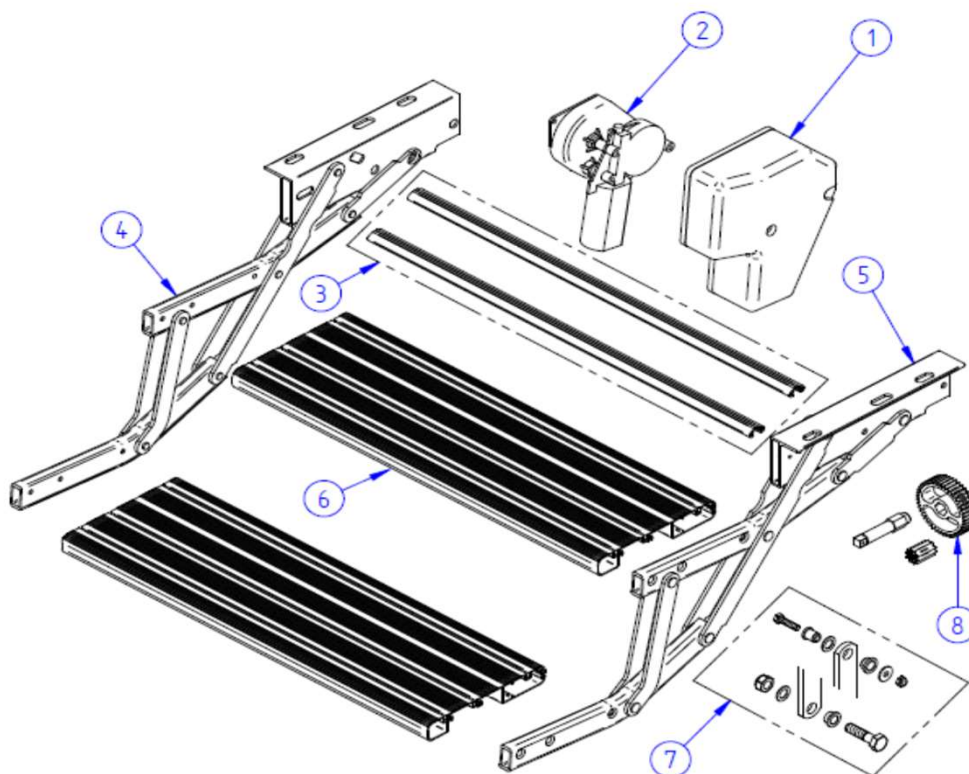

2022 SPARE PARTS LIST
DOUBLE STEP 12V553 - 12V650

THULE Double step 12V 650