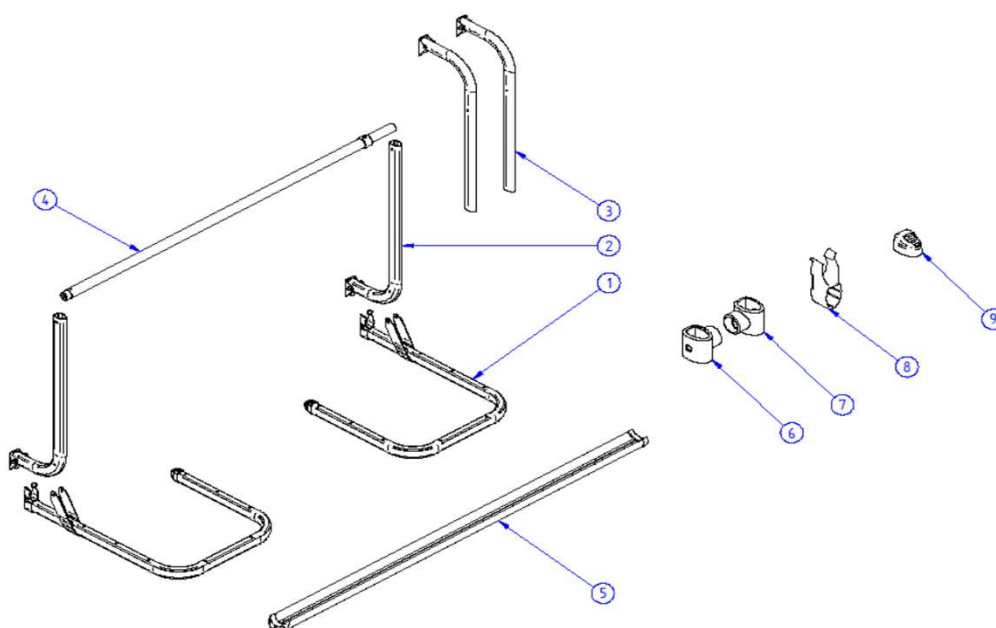

2022 SPARE PARTS LIST

Caravan Light - Caravan Smart - Caravan Smart Eriba Touring

THULE
SWEDEN

SP612

THULE
SWEDEN

THULE Caravan Light / Smart

SP612-05

ART.NR.	DESCRIPTION
Caravan Light	
1	306566 BRAKE STRAPS
2	1500602748 FOAM PADS 30x75x150mm (2 PCS)
3	1500602766 CARAVAN LIGHT SUPPORT BAR
4	1500602767 CARAVAN LIGHT PLATFORM COMPLETE
Caravan Smart	
5	1500602768 CARAVAN SMART / SUPERB SUPPORT BAR
6	1500602769 CARAVAN SMART PLATFORM COMPLETE
7	1500602770 CARAVAN SMART BASE
11	1500602899 CARAVAN SMART/ SUPERB FOOT COVER (2X)
12	1500603486 CARAVAN SMART TILT STOP CORD - 350MM (2x)
13	1500602960 CARAVAN SMART/SUPERB FIXATION TILT STOP (2x)
14	1500602864 CARAVAN SMART / SUPERB PLATFORM LOCK SET V2
Caravan Smart Eriba Touring	
5	1500603221 CARAVAN SMART ERIBA TOURING SUPPORT BAR
6	1500602769 CARAVAN SMART PLATFORM COMPLETE
7	1500602770 CARAVAN SMART BASE
11	1500602899 CARAVAN SMART/ SUPERB FOOT COVER (2X)
12	1500603486 CARAVAN SMART TILT STOP CORD - 350MM (2x)
13	1500602960 CARAVAN SMART/SUPERB FIXATION TILT STOP (2x)
14	1500602864 CARAVAN SMART / SUPERB PLATFORM LOCK SET V2
15	1500603222 BRACKET + STRAP + FOAM PAD
Common parts for all A-frames	
8	1500602774 FIXATION PLATE D30 RH, BLACK
9	1500602773 FIXATION PLATE D30 LH, BLACK
10	1500601980 U-BOLT M6 x 135/78/135 (1pcs)
	308140 U-BOLTS XL M6 x 160/78/160 (4pcs) (sold per 5 sets)