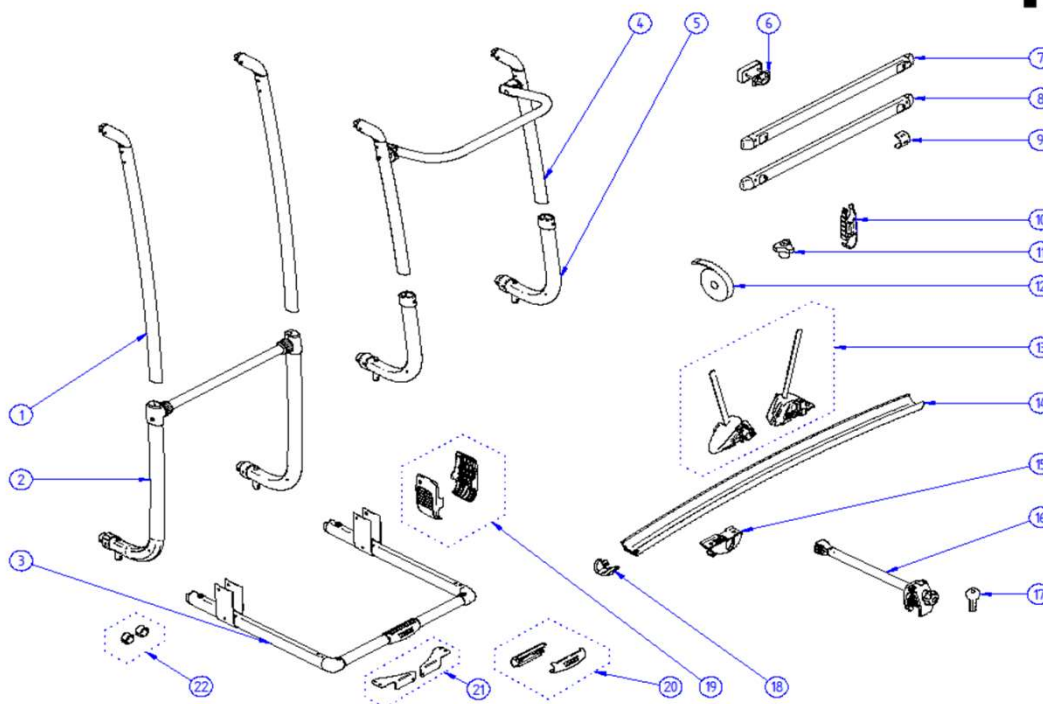

2022 SPARE PARTS LIST

Excellent common parts - Excellent LV - Excellent SV

THULE
SWEDEN

EX600

THULE
SWEDEN

THULE Excellent LV - Excellent SV - Excellent common parts

EX600-03

	ART.NR.	DESCRIPTION
1	1500602393	EXCELLENT ARM (1x)
1	1500603213	EXCELLENT ARM BLACK (1x)
2	1500602394	EXCELLENT CROSSBAR + T-PIECES + BODY
2	1500603214	EXCELLENT CROSSBAR + T-PIECES + BODY BLACK
3	1500602397	EXCELLENT PLATFORM WITHOUT RAILS
3	1500603215	EXCELLENT PLATFORM WITHOUT RAILS BLACK
4	1500602395	EXCELLENT SV ARMS+CROSSBAR
5	1500602396	EXCELLENT SV BODY + CONNECTION PIECE (1x)
6	1500602383	G2 UPPER FIXATION KIT (2x)
7	309828	G2 TOP MOUNTING RAIL
8	306946	BOTTOM MOUNTING RAIL
8	308954	BOTTOM MOUNTING RAIL BLIND
9	307328	COVER MOUNTING RAIL (2pcs)
10	1500602400	PLATFORM HOLDER (2x)
11	1500603527	KNOB WITH NUT BLACK - 2PC
12	1500602387	SAFETY STRAP 2,00M BLACK
13	1500602403	EXCELLENT WHEEL HOLDER W PUMP BUCKLE (1L+1R)
14	1500602401	G2 RAIL PROFILE
14	1500603216	G2 RAIL PROFILE BLACK
15	1500602621	EXCELLENT RAILSLIDER BLACK (2x)
16	302520	G3 BIKE ARM #1 ACUTIGHT WITH LOCK - ANODISED (12cm)
16	302521	G3 BIKE ARM #2 ACUTIGHT WITH LOCK - ANODISED (26cm)
16	302523	G3 BIKE ARM #3 ACUTIGHT WITH LOCK - ANODISED (41cm)
16	302524	G3 BIKE ARM #4 ACUTIGHT WITH LOCK - ANODISED (15cm - double)
16	302525	G3 BIKE ARM #1 ACUTIGHT WITH LOCK - BLACK (12cm)
16	302526	G3 BIKE ARM #2 ACUTIGHT WITH LOCK - BLACK (26cm)
16	302528	G3 BIKE ARM #3 ACUTIGHT WITH LOCK - BLACK (41cm)
16	302529	G3 BIKE ARM #4 ACUTIGHT WITH LOCK - BLACK (15cm - double)
17	1500002XXX	SPARE KEY FOR BIKE ARM LOCK (XXX = KEY NR.)