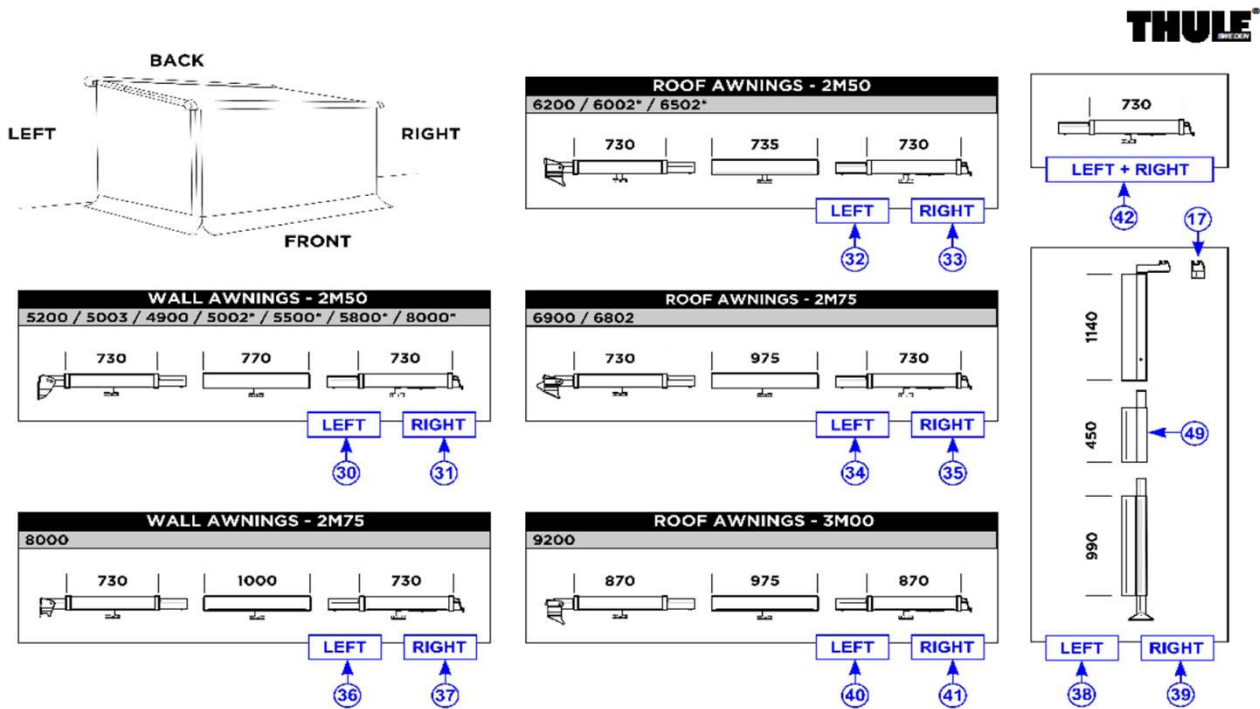

* Connection pieces not included. See sparepartdrawing SRS601.

THULE Residence / Panorama / Veduta

SRS602-03