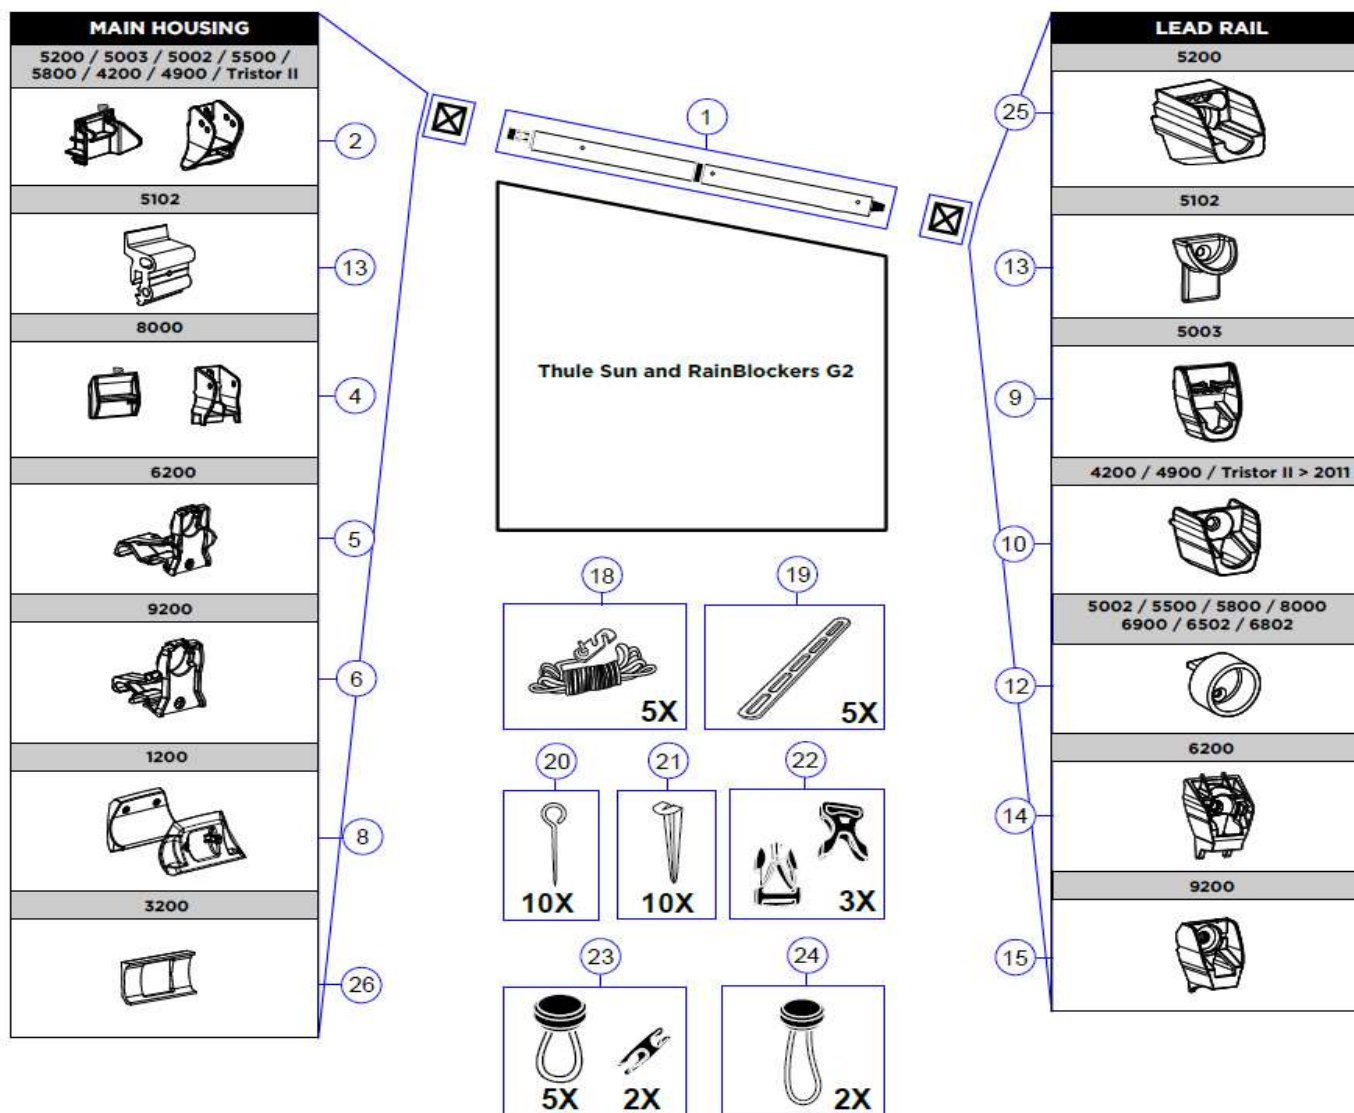

THULE Smart Panels

PNL 600-07

	ART.NR.	DESCRIPTION
1	1500603119	TENSION RAFTER BLOCKER G2 2M00
	1500602962	TENSION RAFTER BLOCKER G2 2M50
	1500602963	TENSION RAFTER BLOCKER G2 2M50 TO 1200
	1500603475	TENSION RAFTER BLOCKER G2 2M50 T 3200
	1500602964	TENSION RAFTER BLOCKER G2 2M75
	1500602965	TENSION RAFTER BLOCKER G2 3M00
2	1500601682	POSIT. PIECE + TR HOLDER
4	1500601188	POSITIONING BLOCK + TENS. RAFTER HOUSING 8000
5	1500602610	HOUSING CON.PCE TENSION RAFTER 6200
6	1500602498	HOUSING CON.PCE TENSION RAFTER 9200
8	1500602936	TENSION ARM GUARD TO1200 - 2PCS
9	1500601606	INSERT LEAD RAIL 5003 - 2PCS
10	1500602156	INSERT LR 4200/4900
12	1500603101	CON.TEN.RAFTER - L.RAIL 5002/8000 2PC
13	1500603376	CON.PCS TENSION RAFTER 5102