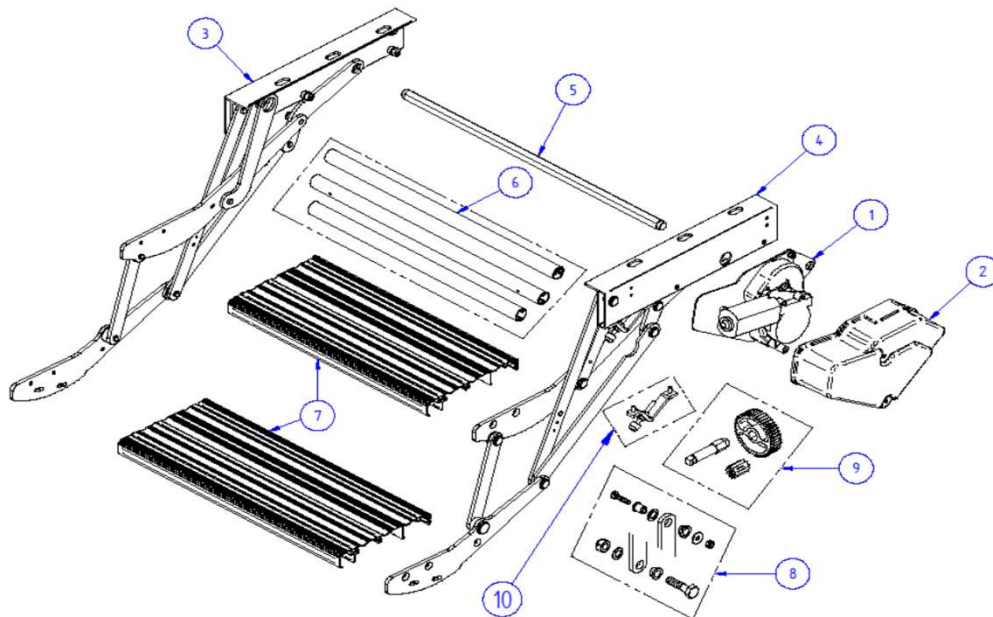

2022 SPARE PARTS LIST
DOUBLE STEP with SKIRT

THULE Double step 12V650 Niesmann, 12V500 Dethleffs, 12V500 M303 Iveco & 12V500 Carthago

SMA605-01

	ART.NR.	DESCRIPTION
1	1500602707	12V MOTOR ASSY DOUBLE STEP SKIRT
2	1500602708	MOTOR CAP DOUBLE STEP SKIRT
3	1500602709	LH SCISSOR ASSY DOUBLE STEP SKIRT
4	1500602710	RH SCISSOR ASSY DOUBLE STEP SKIRT
5	1500602711	DRIVING ROD D12V500 SKIRT
	1500602712	DRIVING ROD D12V650 SKIRT
6	1500602713	FRAME CON. TUBE D12V500 SKIRT – 3PC
	1500602714	FRAME CON. TUBE D12V650 SKIRT – 3PC
7	1500602715	FOOT BOARD DOUBLE STEP12V500 SKIRT – 2PC
	1500602716	FOOT BOARD DOUBLE STEP12V650 SKIRT– 2PC
8	1500602717	REPAIR KIT RIVET DOUBLE STEP SKIRT
9	1500602718	REPAIR KIT PINION DOUBLE STEP SKIRT
10	1500602793	LH+RH END STOP DOUBLE STEP SKIRT