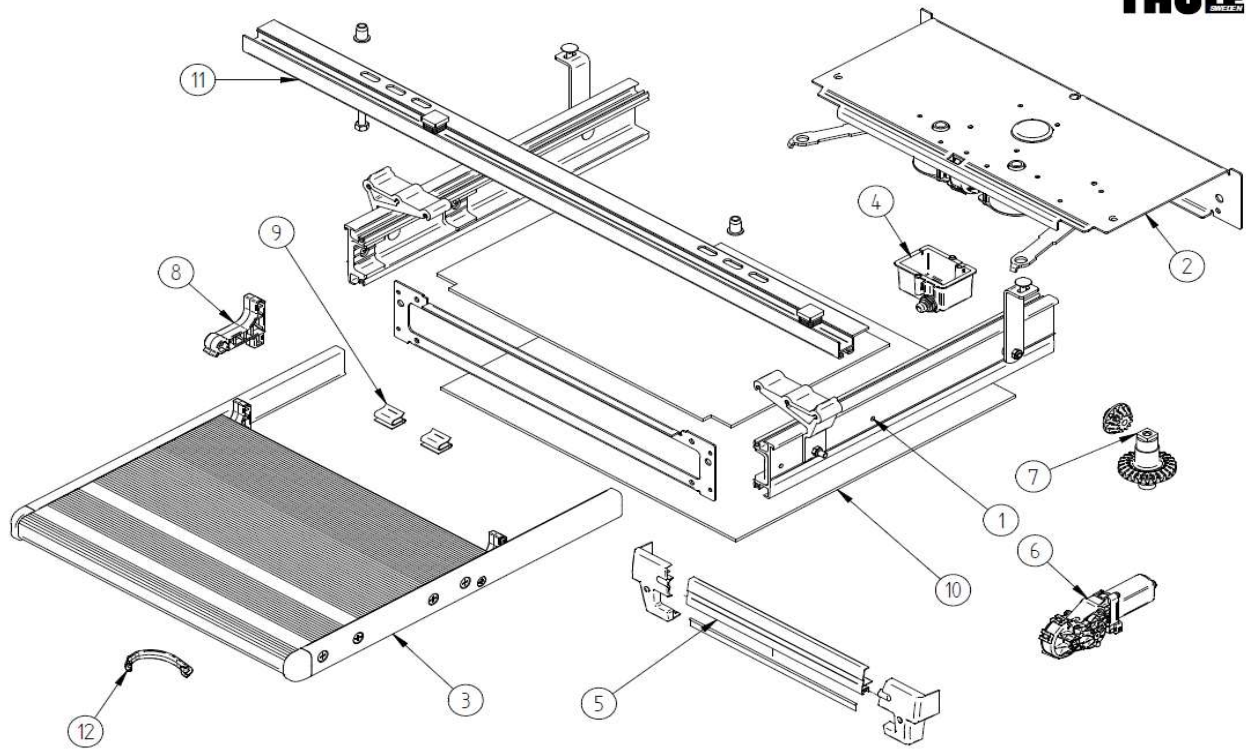

THULE Slide out Ducato V16

SDB613-02

	ART.NR.	DESCRIPTION
1	1500603120	FRAME SLIDE OUT 400 2016 DUCATO
	1500603121	FRAME SLIDE OUT 550 2016 DUCATO
	1500603122	FRAME SLIDE OUT 700 2016 DUCATO
2	1500603123	MOTOR COMPLETE S/O 400 2016
	1500603124	MOTOR COMPLETE S/O 550 2016
	1500603125	MOTOR COMPLETE S/O 700 2016
3	1500603126	FOOTBOARD COMPL. SLIDE OUT 400 2016
	1500603127	FOOTBOARD COMPL. SLIDE OUT 550 2016
	1500603128	FOOTBOARD COMPL. SLIDE OUT 700 2016
4	1500603129	ALARMSWITCH SLIDE OUT V16
5	1500602741	FRONT PROTECTION SLIDE OUT 400 2012 VAN
	1500602742	FRONT PROTECTION SLIDE OUT 550 2012 VAN
	1500602743	FRONT PROTECTION SLIDE OUT 700 2012 VAN
6	1500602744	12V MOTOR SLIDE OUT 2012
7	1500602745	REPAIR KIT PINION SLIDE-OUT 2012
8	1500602746	END STOP FOOTBOARD SLIDE OUT 2012
9	1500602752	FIXATION SPRING PROTECTION COVER - 6PCS
10	1500603130	LOWER PROTECTION SLIDE OUT V12 12V400
	1500603131	LOWER PROTECTION SLIDE OUT V12 12V550
	1500603132	LOWER PROTECTION SLIDE OUT V12 12V700
11	1500603133	REAR FIXATION PROFILE SLIDE OUT 2016 DUCATO
12	1500603404	SAFETY HOOK FOOTBOARD SO