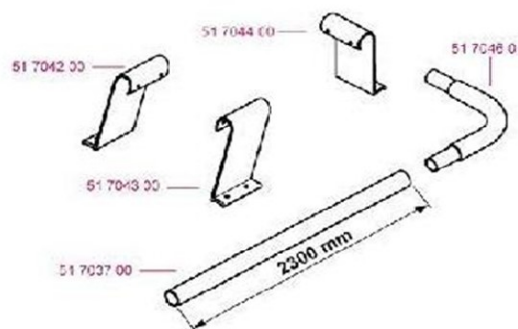

2022 SPARE PARTS LIST LADDER and ROOFRAIL

Ver. 2007

Thule Ladder – Ladder Deluxe

Thule Ladder – Ladder

Thule Ladder – Roof Rack

Thule Ladder – Roof Rack Deluxe

	ART.NR.	DESCRIPTION
	47010	1500601979 FOOT SUPPORT OMNIBIKE DIAM 30
	47011	1500602036 HINGE DOUBLE LADDER
	47012	1500602037 BEDHOOK
	71632	1500602038 TUBE PLUG BLACK Ø30
	71723	1500602039 TUBE CLIP DOUBLE LADDER
	71724	1500602040 COVER PLUG LADDER
	71730	1500602041 OVAL PLUG OMNILADDER DELUXE
	71738	1500602042 OVAL CLIP OMNILADDER DELUXE
	51703700	1500602043 TUBE DIAM 30 L=2,30M
	51704001	1500602044 RUNG LADDER
	51704101	1500600516 BUMPER DOUBLE LADDER
	51704200	1500600517 LH LADDER SUPPORT - 80MM/20
	51704300	1500600518 RH LADDER SUPPORT - 80MM/20
	51704400	1500600519 LADDER SUPPORT - 80MM
	51704601	1500600520 BEND 90°
	51704700	1500600521 ENDCAP ROOF RACK ASSY WHITE
	51704800	1500600522 SUPPORT ROOF RACK ASSY WHITE
	51704900	1500600523 END CAP ROOFRACK ASSY GREY
	51705000	1500600524 SUPPORT ROOF RACK ASSY GREY
	51706000	1500601759 OVAL TUBE L=3.0M WHITE
	51706100	1500601782 OVAL TUBE L=3.0M ANO
	51708000	1500600525 FIXATION KIT LADDER DOUBLE 10S
	51708100	1500600526 FIXATION KIT LADDER SINGLE 6S
	51708200	1500602045 FIXATION KIT LADDER 4 STEPS
	51708400	1500600527 SUPPORT OVAL OMNILADDER DELUXE
	51708500	1500600528 RUNG OMNILADDER
	51708600	1500600529 HINGE OVAL OMNILADDER DELUXE