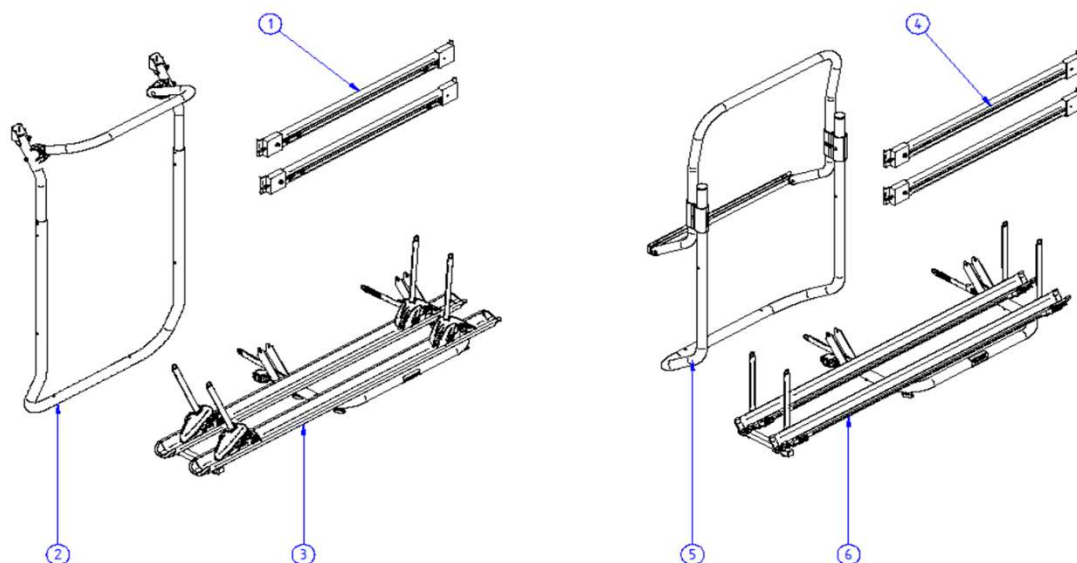

THULE Elite G2 van / Sport G2 van

MH606-00

	ART.NR.	DESCRIPTION
1	1500602643	ADAPTION RAIL SET DUCATO SINCE 2007 (2 rails)
2	1500602644	ELITE G2 VAN BODY
3	1500602645	ELITE G2 VAN PLATFORM COMPLETE
4	1500602646	ADAPTION RAIL SET DUCATO BEFORE 2007 (2 rails)
5	1500602647	SPORT G2 VAN BODY
6	1500602648	SPORT G2 VAN PLAFORM COMPLETE